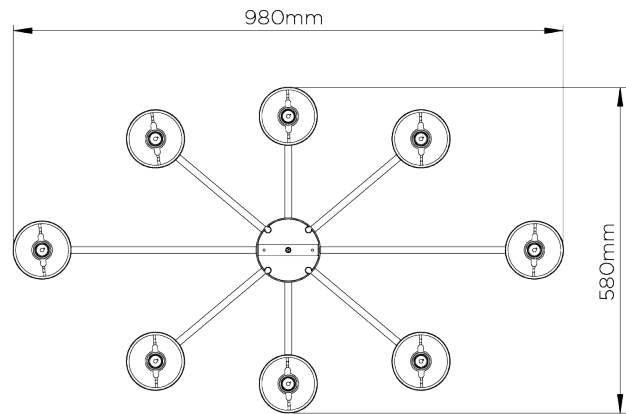

## Neptune Chandelier Small

MCL51S | Verdigris

Verdigris shown with 5" Cylinder in Natural Linen

**WIDTH**  
980mm | 38 1/2"

**CONSTRUCTED FROM**  
Steel with decorative finish

**RECOMMENDED SHADE**  
4" Cylinder

**DEPTH**  
580mm | 22 3/4"

**MAX WATTAGE**  
25W

**MINIMUM DROP**  
605mm | 24"

**LAMP**  
8 x 450lm (5w) LED E14 Candle

**MAXIMUM DROP**  
1560mm | 61 1/2"

**VOLTAGE**  
220-240V

**DROPS AVAILABLE**  
1600mm / Custom

# Neptune Chandelier Small

MCL51S

WIDTH  
980mm | 38 1/2"

DEPTH  
580mm | 22 3/4"

MINIMUM DROP  
605mm | 24"

MAXIMUM DROP  
1560mm | 61 1/2"

DROPS AVAILABLE  
1600mm / Custom

CEILING ROSE DETAIL