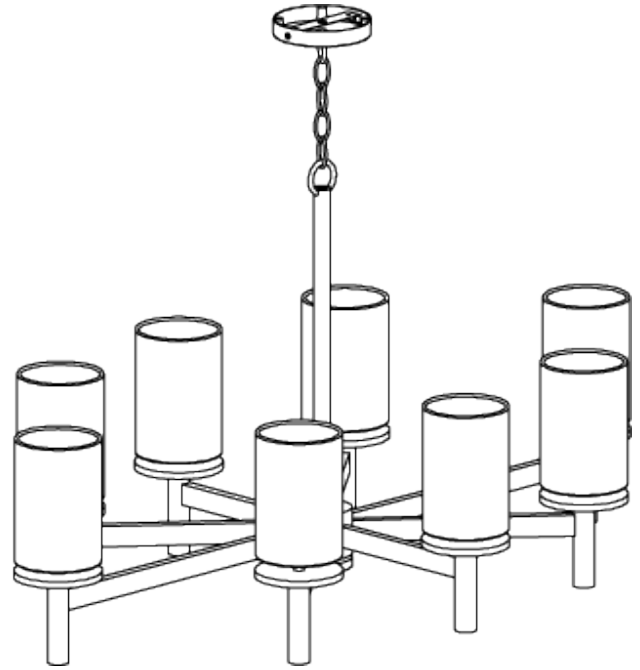

## Neptune Chandelier Small

MCL51S | Verdigris

Verdigris shown with 5" Cylinder in Natural Linen

**WIDTH**  
980mm | 38 1/2"

**CONSTRUCTED FROM**  
Steel with decorative finish

**RECOMMENDED SHADE**  
4" Cylinder

**DEPTH**  
580mm | 22 3/4"

**MAX WATTAGE**  
25W

**MINIMUM DROP**  
605mm | 24"

**LAMP**  
8 x 450lm (5w) LED E14 Candle

**MAXIMUM DROP**  
1560mm | 61 1/2"

**VOLTAGE**  
220-240V

**DROPS AVAILABLE**  
1600mm / Custom

# Neptune Chandelier Small

MCL51S

WIDTH  
980mm | 38 1/2"

DEPTH  
580mm | 22 3/4"

MINIMUM DROP  
605mm | 24"

MAXIMUM DROP  
1560mm | 61 1/2"

DROPS AVAILABLE  
1600mm / Custom

CEILING ROSE DETAIL