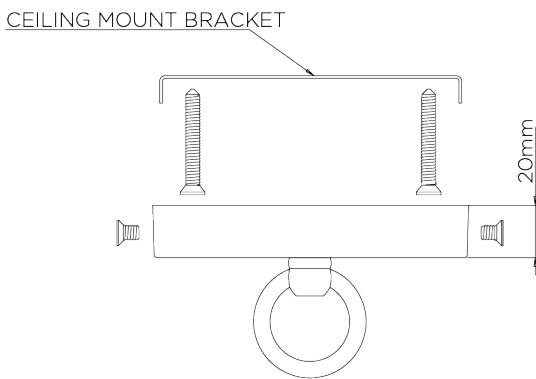

## Neptune Chandelier Small

MCL51S | Verdigris

Verdigris shown with 5" Cylinder in Natural Linen

**WIDTH**  
980mm | 38 1/2"

**CONSTRUCTED FROM**  
Steel with decorative finish

**RECOMMENDED SHADE**  
4" Cylinder

**DEPTH**  
580mm | 22 3/4"

**MAX WATTAGE**  
25W

**MINIMUM DROP**  
605mm | 24"

**LAMP**  
8 x 450lm (5w) LED E14 Candle

**MAXIMUM DROP**  
1560mm | 61 1/2"

**VOLTAGE**  
220-240V

**DROPS AVAILABLE**  
1600mm / Custom

# Neptune Chandelier Small

MCL51S

WIDTH  
980mm | 38 1/2"

DEPTH  
580mm | 22 3/4"

MINIMUM DROP  
605mm | 24"

MAXIMUM DROP  
1560mm | 61 1/2"

DROPS AVAILABLE  
1600mm / Custom

CEILING ROSE DETAIL