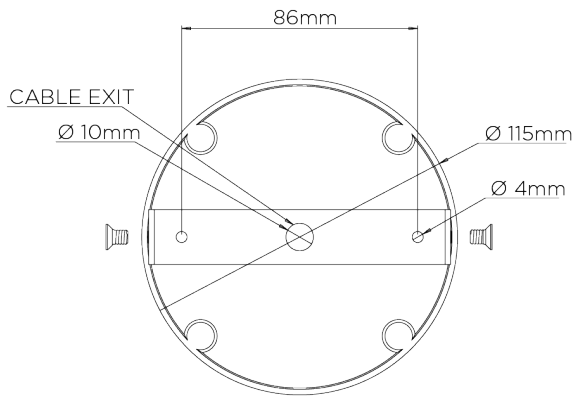

## Neptune Chandelier Small

MCL51S | Verdigris

Verdigris shown with 5" Cylinder in Natural Linen

**WIDTH**  
980mm | 38 1/2"

**CONSTRUCTED FROM**  
Steel with decorative finish

**RECOMMENDED SHADE**  
4" Cylinder

**DEPTH**  
580mm | 22 3/4"

**MAX WATTAGE**  
25W

**MINIMUM DROP**  
605mm | 24"

**LAMP**  
8 x 450lm (5w) LED E14 Candle

**MAXIMUM DROP**  
1560mm | 61 1/2"

**VOLTAGE**  
220-240V

**DROPS AVAILABLE**  
1600mm / Custom

# Neptune Chandelier Small

MCL51S

WIDTH  
980mm | 38 1/2"

DEPTH  
580mm | 22 3/4"

MINIMUM DROP  
605mm | 24"

MAXIMUM DROP  
1560mm | 61 1/2"

DROPS AVAILABLE  
1600mm / Custom

CEILING ROSE DETAIL