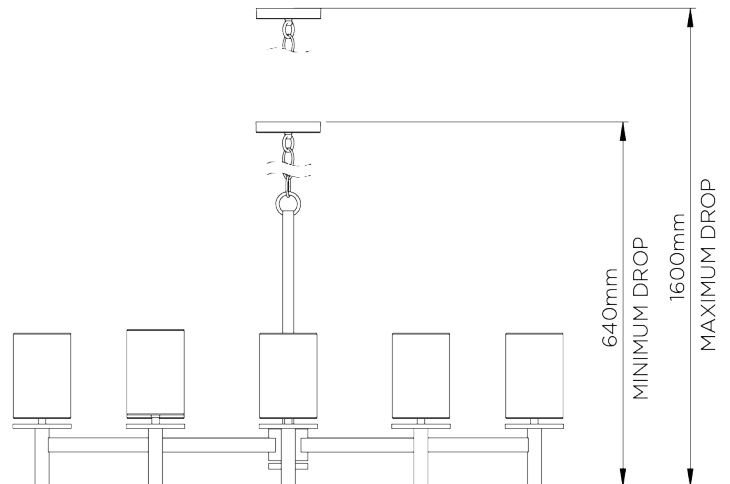

**DEPTH**  
580mm | 22 3/4"

**MAX WATTAGE**  
25W

**MINIMUM DROP**  
605mm | 24"

**LAMP**  
8 x 450lm (5w) LED E14 Candle

**MAXIMUM DROP**  
1560mm | 61 1/2"

**VOLTAGE**  
220-240V

**DROPS AVAILABLE**  
1600mm / Custom

# Neptune Chandelier Small

MCL51S

WIDTH  
980mm | 38 1/2"

DEPTH  
580mm | 22 3/4"

MINIMUM DROP  
605mm | 24"

MAXIMUM DROP  
1560mm | 61 1/2"

DROPS AVAILABLE  
1600mm / Custom

CEILING ROSE DETAIL