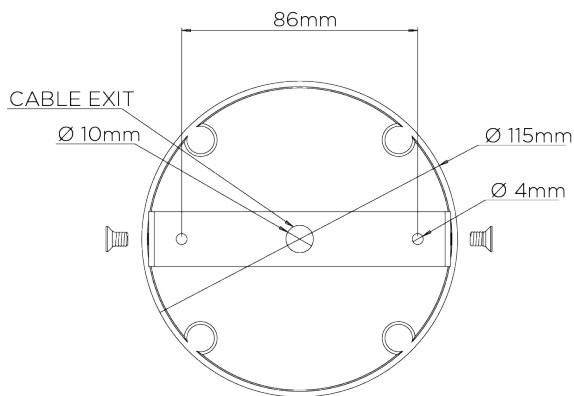

**DEPTH**  
580mm | 22 3/4"

**MAX WATTAGE**  
25W

**MINIMUM DROP**  
605mm | 24"

**LAMP**  
8 x 450lm (5w) LED E14 Candle

**MAXIMUM DROP**  
1560mm | 61 1/2"

**VOLTAGE**  
220-240V

**DROPS AVAILABLE**  
1600mm / Custom

## MCL51S

**WIDTH**  
980mm | 38 1/2"

**DEPTH**  
580mm | 22 3/4"

**MINIMUM DROP**  
605mm | 24"

**MAXIMUM DROP**  
1560mm | 61 1/2"

**DROPS AVAILABLE**  
1600mm / Custom

CEILING ROSE DETAIL

© Porta Romana 2022