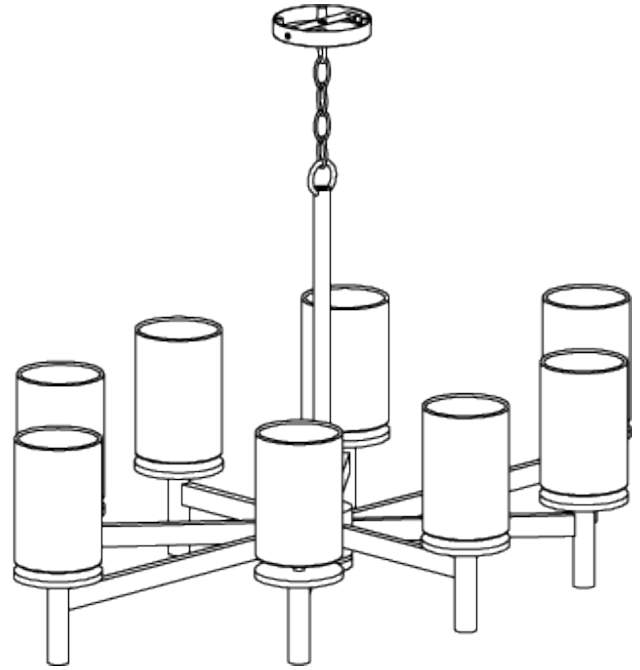

## Neptune Chandelier Small

MCL51S | Burnt Silver

Burnt Silver shown with 5" Cylinder in Natural Linen

**WIDTH**  
980mm | 38 1/2"

**CONSTRUCTED FROM**  
Steel with decorative finish

**RECOMMENDED SHADE**  
4" Cylinder

**DEPTH**  
580mm | 22 3/4"

**MAX WATTAGE**  
25W

**MINIMUM DROP**  
605mm | 24"

**LAMP**  
8 x 450lm (5w) LED E14 Candle

**MAXIMUM DROP**  
1560mm | 61 1/2"

**VOLTAGE**  
220-240V

**DROPS AVAILABLE**  
1600mm / Custom

## MCL51S

**WIDTH**  
980mm | 38 1/2"

**DEPTH**  
580mm | 22 3/4"

**MINIMUM DROP**  
605mm | 24"

**MAXIMUM DROP**  
1560mm | 61 1/2"

**DROPS AVAILABLE**  
1600mm / Custom

CEILING ROSE DETAIL

© Porta Romana 2022