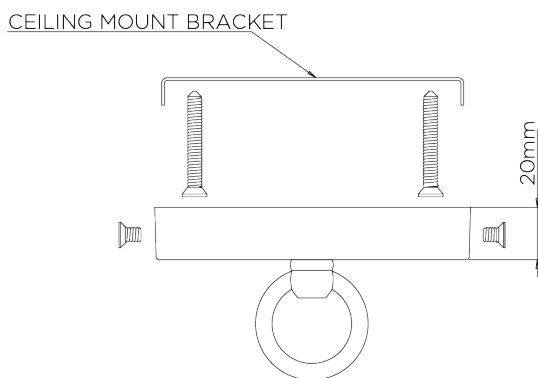

## MCL51S

**WIDTH**  
980mm | 38 1/2"

**DEPTH**  
580mm | 22 3/4"

**MINIMUM DROP**  
605mm | 24"

**MAXIMUM DROP**  
1560mm | 61 1/2"

**DROPS AVAILABLE**  
1600mm / Custom

CEILING ROSE DETAIL

© Porta Romana 2022