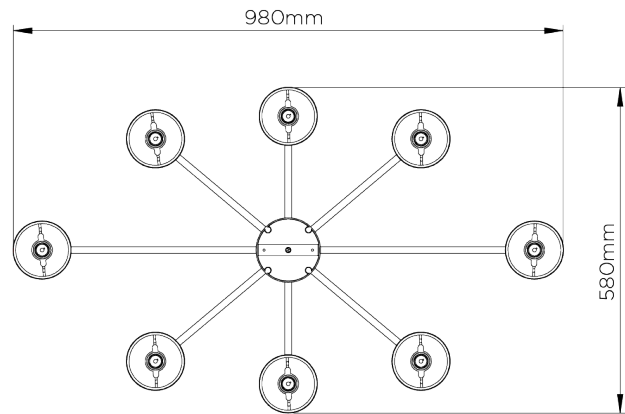

**DEPTH**  
580mm | 22 3/4"

**MAX WATTAGE**  
25W

**MINIMUM DROP**  
605mm | 24"

**LAMP**  
8 x 450lm (5w) LED E14 Candle

**MAXIMUM DROP**  
1560mm | 61 1/2"

**VOLTAGE**  
220-240V

**DROPS AVAILABLE**  
1600mm / Custom

## MCL51S

**WIDTH**  
980mm | 38 1/2"

**DEPTH**  
580mm | 22 3/4"

**MINIMUM DROP**  
605mm | 24"

**MAXIMUM DROP**  
1560mm | 61 1/2"

**DROPS AVAILABLE**  
1600mm / Custom

CEILING ROSE DETAIL

© Porta Romana 2022