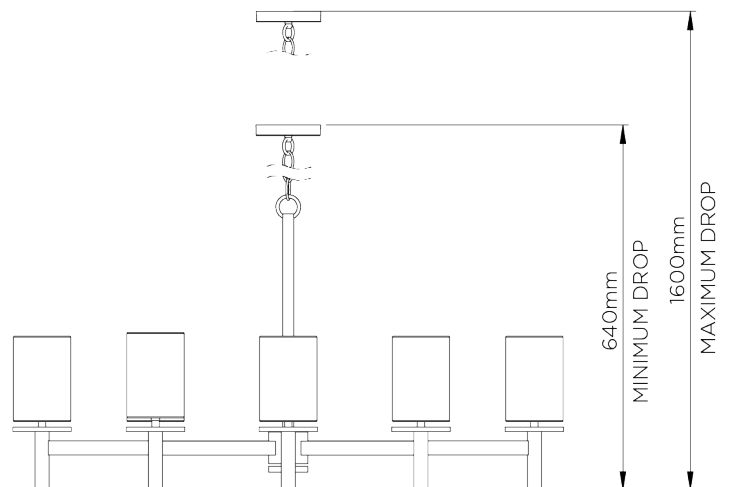

**DEPTH**  
580mm | 22 3/4"

**MAX WATTAGE**  
25W

**MINIMUM DROP**  
605mm | 24"

**LAMP**  
8 x 450lm (5w) LED E14 Candle

**MAXIMUM DROP**  
1560mm | 61 1/2"

**VOLTAGE**  
220-240V

**DROPS AVAILABLE**  
1600mm / Custom

## MCL51S

**WIDTH**  
980mm | 38 1/2"

**DEPTH**  
580mm | 22 3/4"

**MINIMUM DROP**  
605mm | 24"

**MAXIMUM DROP**  
1560mm | 61 1/2"

**DROPS AVAILABLE**  
1600mm / Custom

CEILING ROSE DETAIL

© Porta Romana 2022