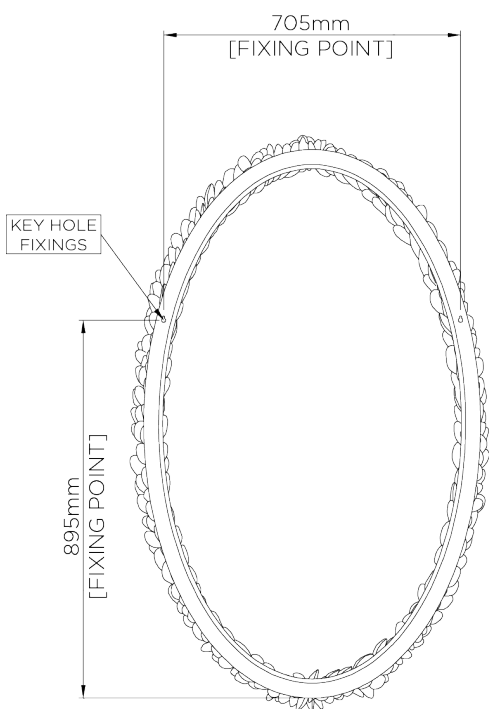

PORTA ROMANA

Mussel Shell Mirror

WM35 | Aged Plaster

HEIGHT
1350mm | 53 1/4"

WIDTH
840mm | 33 1/4"

DEPTH
70mm | 3"

CONSTRUCTED FROM
Cast composite and steel with
decorative finish

WEIGHT
13.8 kg | 30.36 lbs

FINISHES
1 Aged Plaster

Mussel Shell Mirror

WM35

HEIGHT
1350mm | 53 1/4"

WIDTH
840mm | 33 1/4"

DEPTH
70mm | 3"

BACK

FRONT

SIDE

© Porta Romana 2022

Dimensions and weights are provided as a guide. All Porta Romana Products are made by hand and variations can occur in some products. The products you are buying or marketing are exclusive designs belonging to Porta Romana. Please do not submit design sheets featuring our products to other manufacturing companies nor to other parties who might. Any manufacturer found to be reproducing Porta Romana products will be breaching copyright law and will be actively pursued