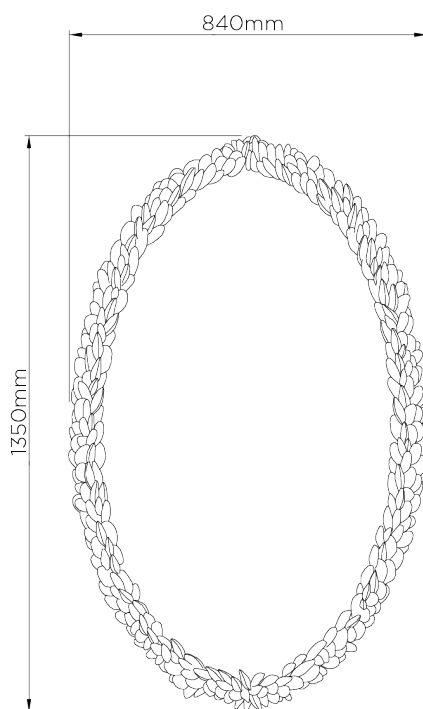

PORTA ROMANA

Mussel Shell Mirror

WM35 | Aged Plaster

HEIGHT
1350mm | 53 1/4"

WIDTH
840mm | 33 1/4"

DEPTH
70mm | 3"

CONSTRUCTED FROM
Cast composite and steel with
decorative finish

WEIGHT
13.8 kg | 30.36 lbs

FINISHES
1 Aged Plaster

Mussel Shell Mirror

WM35

HEIGHT
1350mm | 53 1/4"

WIDTH
840mm | 33 1/4"

DEPTH
70mm | 3"

BACK

FRONT