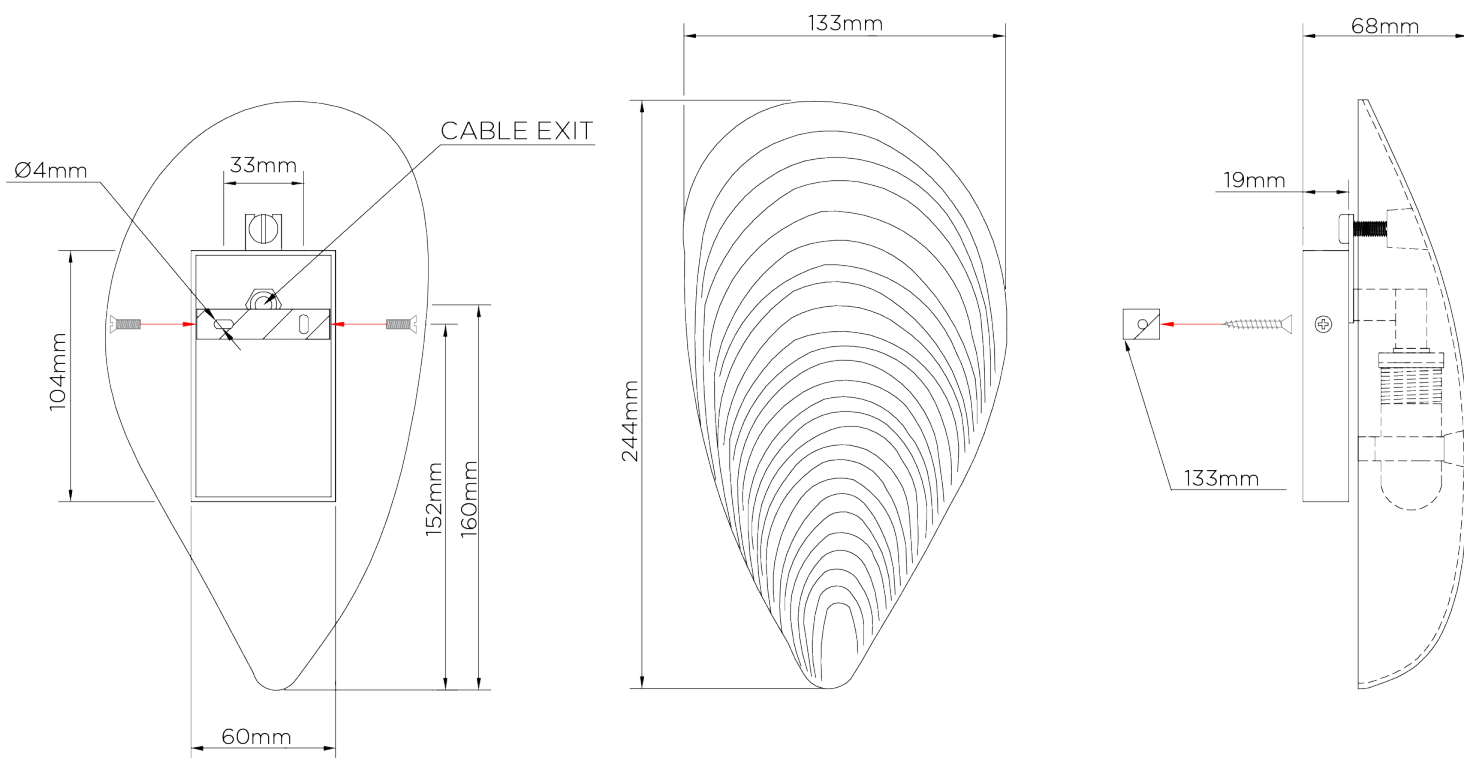

## Mussel Shell Bathroom Wall Light

BWL03 | Nickel

HEIGHT  
244mm | 9 3/4"

CONSTRUCTED FROM  
Nickel plated brass and steel

MAX WATTAGE  
25W

WIDTH  
133mm | 5 1/4"

WEIGHT  
1.7 kg | 3.74 lbs

LAMP  
1 x 320lm (3w) LED G9 Capsule

PROJECTION  
68mm | 2 3/4"

VOLTAGE  
220-240V

FLEX AND SWITCH  
Nickel lampholder

FINISHES  
1 Antique Brass  
2 Nickel  
3 Bronze

# Mussel Shell Bathroom Wall Light

BWL03

HEIGHT  
244mm | 9 3/4"

WIDTH  
133mm | 5 1/4"

© Porta Romana 2022

Dimensions and weights are provided as a guide. All Porta Romana Products are made by hand and variations can occur in some products. The products you are buying or marketing are exclusive designs belonging to Porta Romana. Please do not submit design sheets featuring our products to other manufacturing companies nor to other parties who might. Any manufacturer found to be reproducing Porta Romana products will be breaching copyright law and will be actively pursued