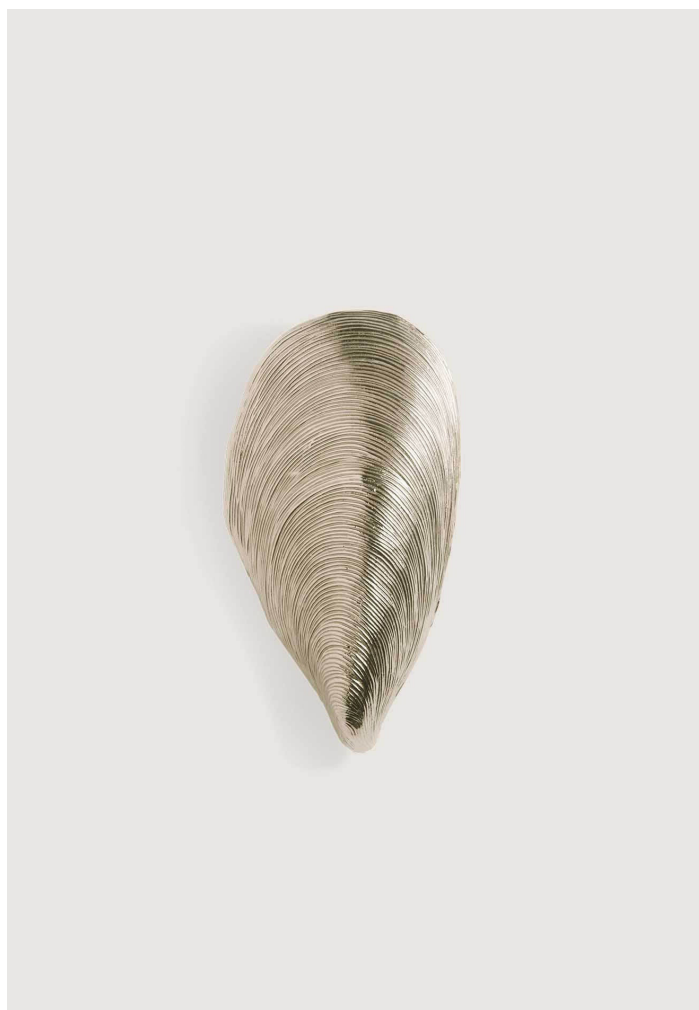

# PORTA ROMANA

## Mussel Shell Bathroom Wall Light

BWL03 | Nickel

HEIGHT  
244mm | 9 3/4"

CONSTRUCTED FROM  
Nickel plated brass and steel

MAX WATTAGE  
25W

WIDTH  
133mm | 5 1/4"

WEIGHT  
1.7 kg | 3.74 lbs

LAMP  
1 x 320lm (3w) LED G9 Capsule

PROJECTION  
68mm | 2 3/4"

VOLTAGE  
220-240V

FLEX AND SWITCH  
Nickel lampholder

FINISHES  
1 Antique Brass  
2 Nickel  
3 Bronze

# Mussel Shell Bathroom Wall Light

BWL03

HEIGHT  
244mm | 9 3/4"

WIDTH  
133mm | 5 1/4"

© Porta Romana 2022

Dimensions and weights are provided as a guide. All Porta Romana Products are made by hand and variations can occur in some products. The products you are buying or marketing are exclusive designs belonging to Porta Romana. Please do not submit design sheets featuring our products to other manufacturing companies nor to other parties who might. Any manufacturer found to be reproducing Porta Romana products will be breaching copyright law and will be actively pursued