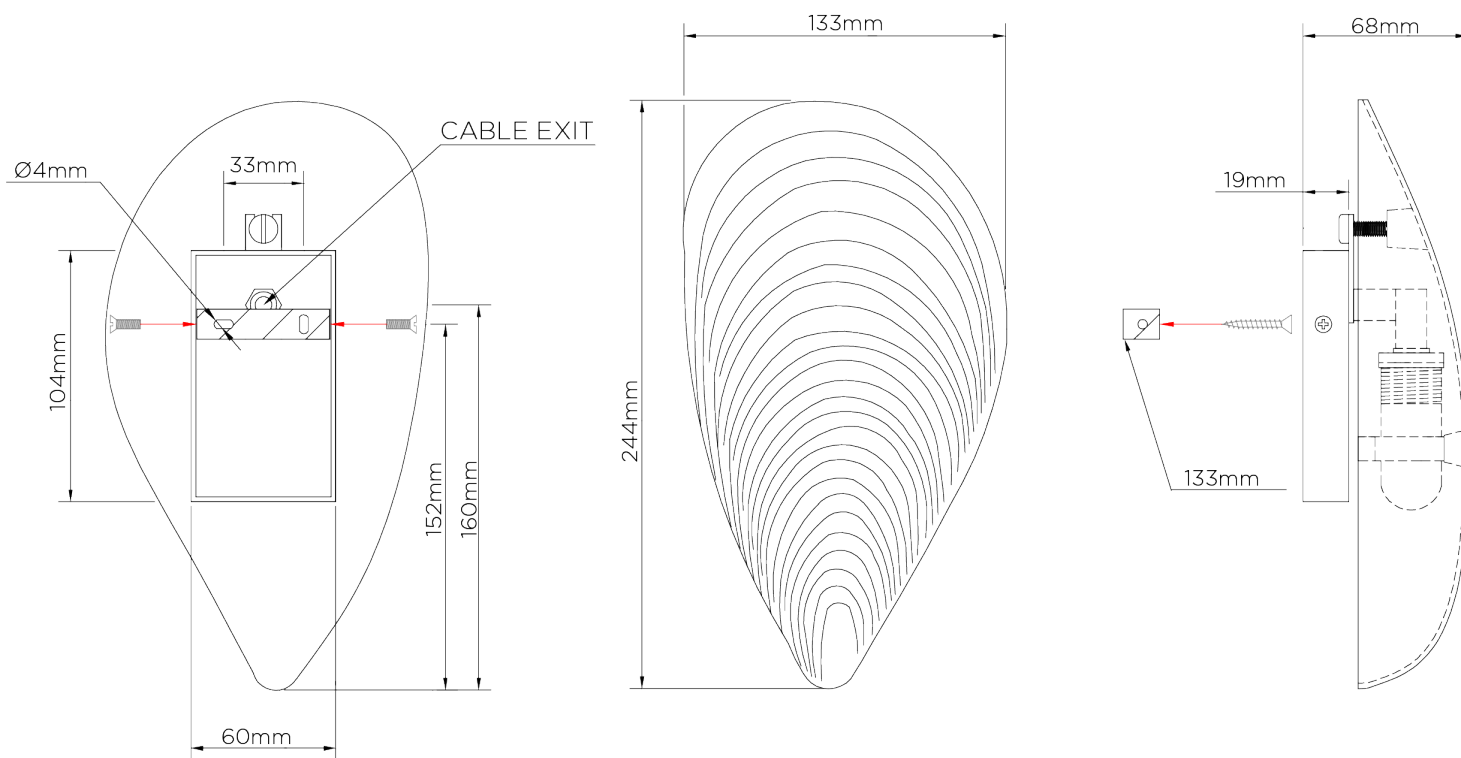

## Mussel Shell Bathroom Wall Light

BWL03 | Antique Brass

Shown in Antique Brass

HEIGHT  
244mm | 9 3/4"

CONSTRUCTED FROM  
Nickel plated brass and steel

MAX WATTAGE  
25W

WIDTH  
133mm | 5 1/4"

WEIGHT  
1.7 kg | 3.74 lbs

LAMP  
1 x 320lm (3w) LED G9 Capsule

PROJECTION  
68mm | 2 3/4"

VOLTAGE  
220-240V

FLEX AND SWITCH  
Brass lampholder

FINISHES  
1 Antique Brass  
2 Nickel  
3 Bronze

# Mussel Shell Bathroom Wall Light

BWL03

HEIGHT  
244mm | 9 3/4"

WIDTH  
133mm | 5 1/4"

© Porta Romana 2022

Dimensions and weights are provided as a guide. All Porta Romana Products are made by hand and variations can occur in some products. The products you are buying or marketing are exclusive designs belonging to Porta Romana. Please do not submit design sheets featuring our products to other manufacturing companies nor to other parties who might. Any manufacturer found to be reproducing Porta Romana products will be breaching copyright law and will be actively pursued