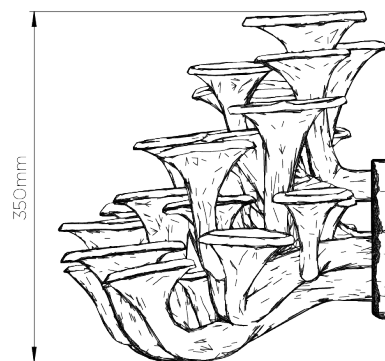

## Mushroom Wall Light Large

TWL135L | Tawny

Shown in Tawny

HEIGHT  
350mm | 14"

CONSTRUCTED FROM  
Printed cornstarch based compound  
with decorative plaster finish

MAX WATTAGE

WIDTH  
720mm | 28 1/2"

WEIGHT  
5 kg | 11 lbs

# Mushroom Wall Light Large

TWL135L

HEIGHT  
350mm | 14"

WIDTH  
720mm | 28 1/2"

© Porta Romana 2022

Dimensions and weights are provided as a guide. All Porta Romana Products are made by hand and variations can occur in some products. The products you are buying or marketing are exclusive designs belonging to Porta Romana. Please do not submit design sheets featuring our products to other manufacturing companies nor to other parties who might. Any manufacturer found to be reproducing Porta Romana products will be breaching copyright law and will be actively pursued