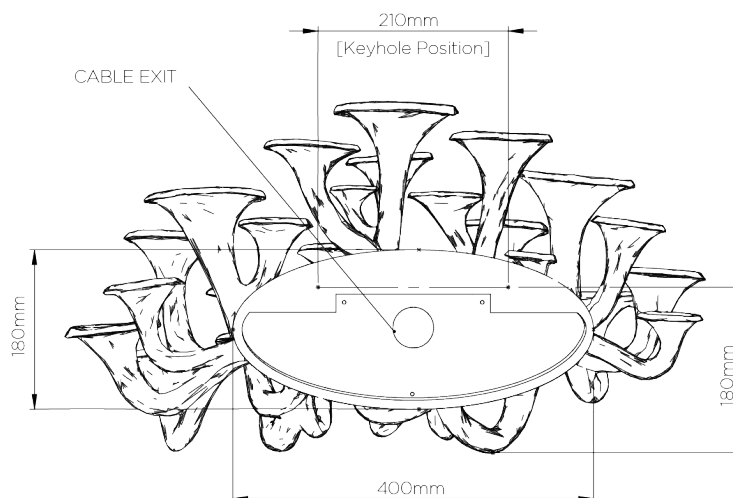

## Mushroom Wall Light Large

TWL135L | Tawny

Shown in Tawny

HEIGHT  
350mm | 14"

CONSTRUCTED FROM  
Printed cornstarch based compound  
with decorative plaster finish

MAX WATTAGE

WIDTH  
720mm | 28 1/2"

WEIGHT  
5 kg | 11 lbs

LAMP  
150lm (2w) LED G4 Capsule

PROJECTION  
390mm | 15 1/2"

VOLTAGE  
220-240V

FINISHES  
1 Tawny

# Mushroom Wall Light Large

TWL135L

HEIGHT  
350mm | 14"

WIDTH  
720mm | 28 1/2"

© Porta Romana 2022

Dimensions and weights are provided as a guide. All Porta Romana Products are made by hand and variations can occur in some products. The products you are buying or marketing are exclusive designs belonging to Porta Romana. Please do not submit design sheets featuring our products to other manufacturing companies nor to other parties who might. Any manufacturer found to be reproducing Porta Romana products will be breaching copyright law and will be actively pursued