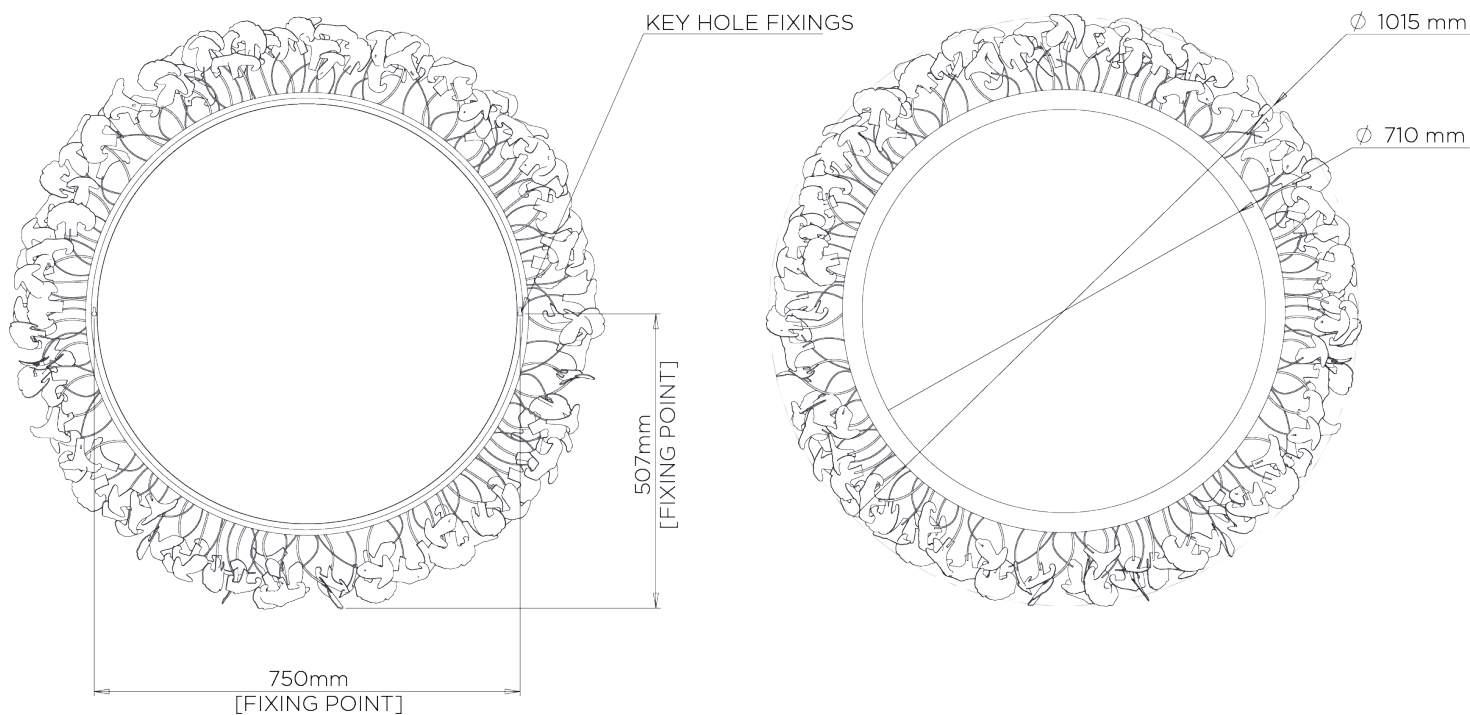

PORTA ROMANA

Mushroom Mirror

WM37 | Mayan Gold

Shown in Mayan Gold

DEPTH
85mm | 3 1/2"

CONSTRUCTED FROM
Forged steel with decorative finish

DIAMETER
1015mm | 40"

WEIGHT
13.2 kg | 29.04 lbs

FINISHES
1 Mayan Gold

Mushroom Mirror

WM37

DEPTH
85mm | 3 1/2"

DIAMETER
1015mm | 40"

© Porta Romana 2022

Dimensions and weights are provided as a guide. All Porta Romana Products are made by hand and variations can occur in some products. The products you are buying or marketing are exclusive designs belonging to Porta Romana. Please do not submit design sheets featuring our products to other manufacturing companies nor to other parties who might. Any manufacturer found to be reproducing Porta Romana products will be breaching copyright law and will be actively pursued