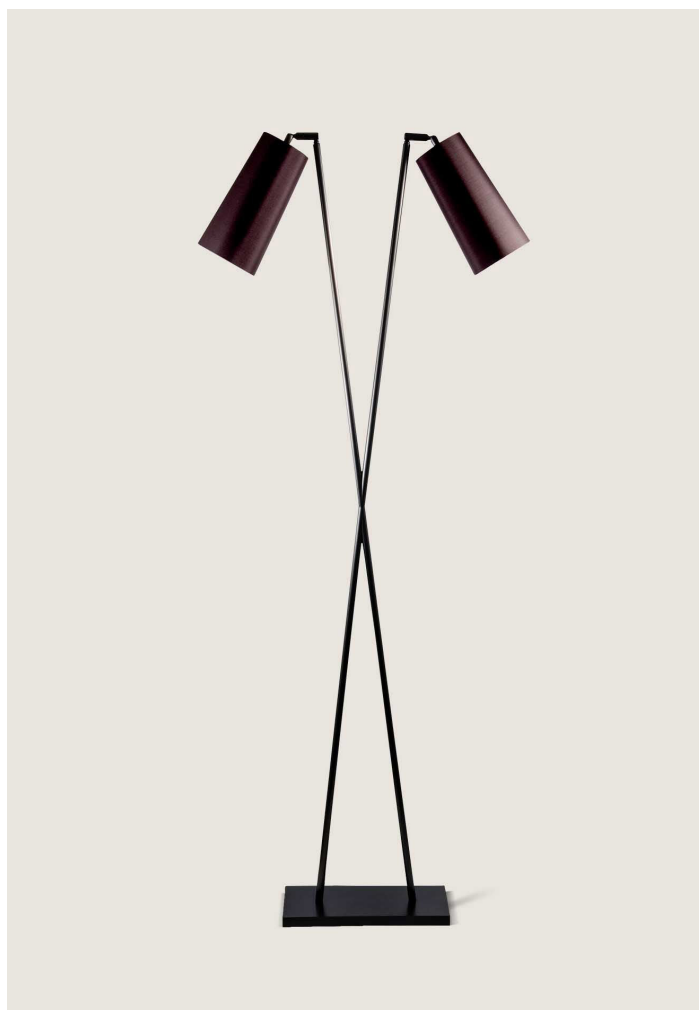

# PORTA ROMANA

## Motu Floor Lamp

MFL48 | Bronze

Bronze shown with 2 X 5" Kelly Empire's in Truffle Silk

HEIGHT  
1610mm | 63 1/2"

CONSTRUCTED FROM  
Patinated brass

RECOMMENDED SHADE  
5" Kelly Empire

HEIGHT WITH SHADE  
1610mm | 63 1/2"

WEIGHT  
9.5 kg | 20.9 lbs

MAX WATTAGE  
25W

WIDTH  
350mm | 14"

LAMP  
2 x 450lm (5w) LED E14 Candle

WIDTH WITH SHADE  
680mm | 27"

VOLTAGE  
220-240V

FLEX AND SWITCH  
Bronze lampholder and Brown flex,  
with Black inline switch