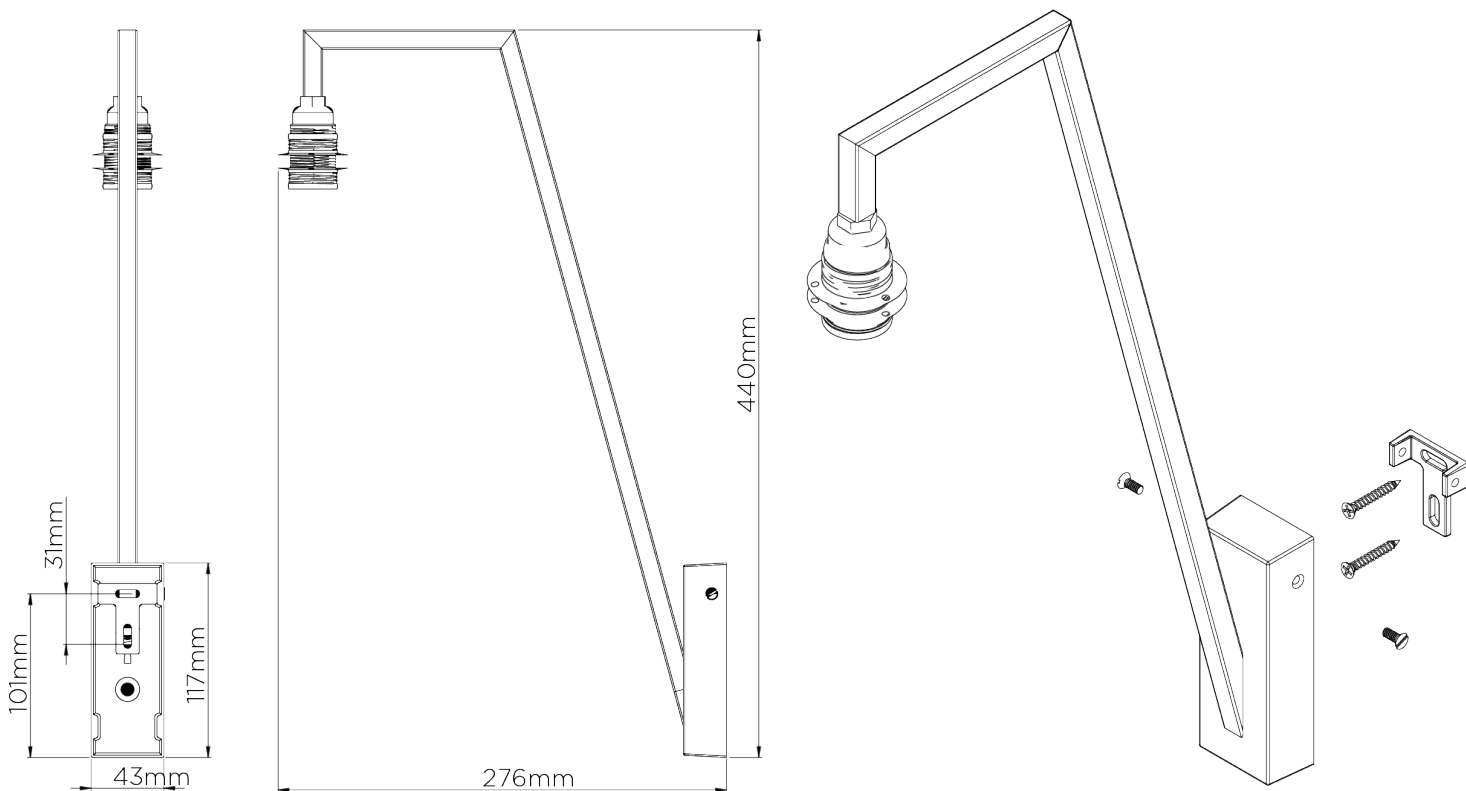

PORTA ROMANA

Monty Wall Light Senior

TWL117SNR | French Brass

French Brass with 5.5" Monty Empire in Putty Silk

HEIGHT
312mm | 12 1/2"

CONSTRUCTED FROM
Forged steel with decorative finish

RECOMMENDED SHADE
5" Willow Empire

WIDTH
43mm | 1 3/4"

WEIGHT
0.8 kg | 1.76 lbs

MAX WATTAGE
25W

WIDTH WITH SHADE
127mm | 5"

PROJECTION
260mm | 10 1/4"

LAMP
1 x 450lm (5w) LED E14 Candle

VOLTAGE
220-240V

FLEX AND SWITCH
Brass lampholder

FINISHES
1 French Brass

Monty Wall Light Senior

TWL117SNR

HEIGHT
312mm | 12 1/2"

WIDTH
43mm | 1 3/4"

WIDTH WITH SHADE
127mm | 5"

© Porta Romana 2022

Dimensions and weights are provided as a guide. All Porta Romana Products are made by hand and variations can occur in some products. The products you are buying or marketing are exclusive designs belonging to Porta Romana. Please do not submit design sheets featuring our products to other manufacturing companies nor to other parties who might. Any manufacturer found to be reproducing Porta Romana products will be breaching copyright law and will be actively pursued