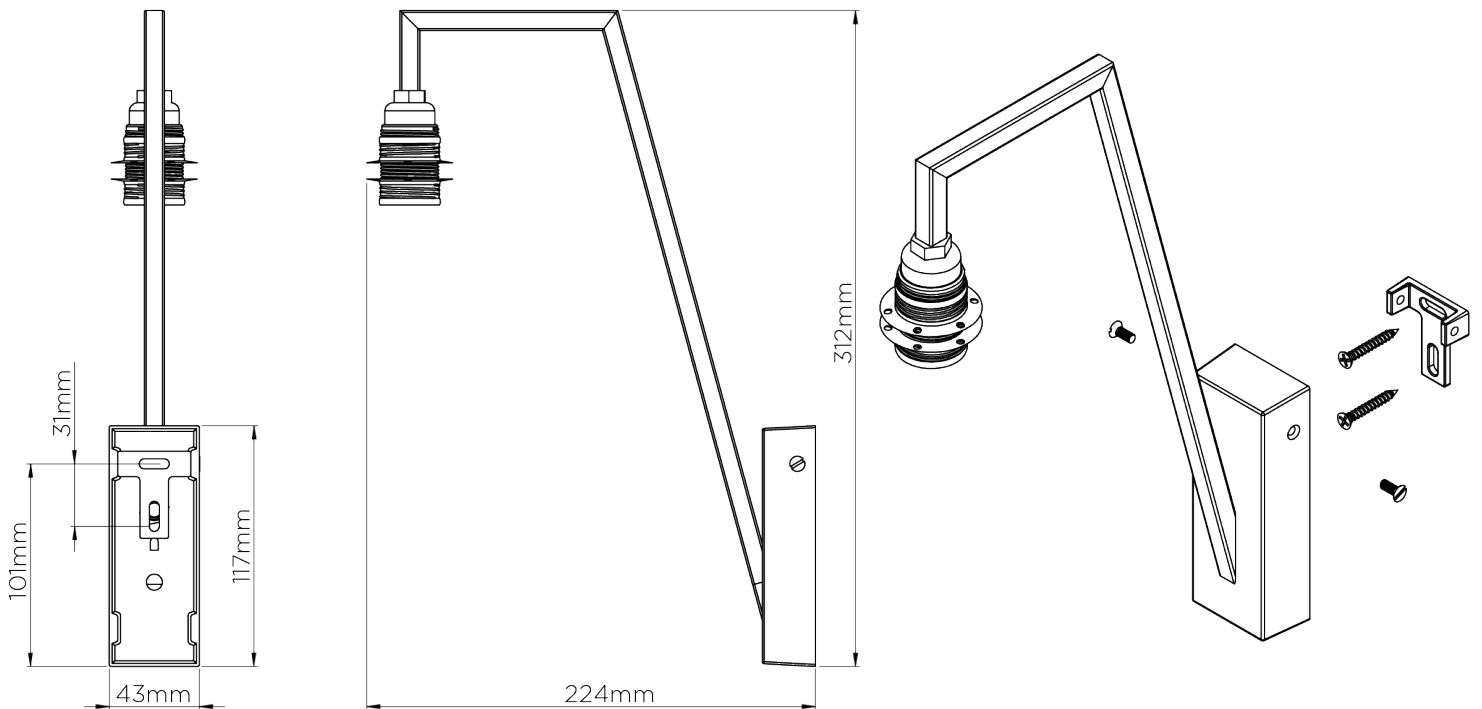

PORTA ROMANA

Monty Wall Light Junior

TWL117JNR | French Brass

French Brass with 5" Monty Empire in Natural Linen

HEIGHT
312mm | 12 1/2"

CONSTRUCTED FROM
Forged steel with decorative finish

RECOMMENDED SHADE
5" Monty Empire

WIDTH
43mm | 1 3/4"

WEIGHT
0.7 kg | 1.54 lbs

MAX WATTAGE
25W

WIDTH WITH SHADE
127mm | 5"

PROJECTION
260mm | 10 1/4"

LAMP
1 x 450lm (5w) LED E14 Candle

VOLTAGE
220-240V

FLEX AND SWITCH
Brass lampholder

FINISHES
1 French Brass

Monty Wall Light Junior

TWL117JNR

HEIGHT
312mm | 12 1/2"

WIDTH
43mm | 1 3/4"

WIDTH WITH SHADE
127mm | 5"

© Porta Romana 2022

Dimensions and weights are provided as a guide. All Porta Romana Products are made by hand and variations can occur in some products. The products you are buying or marketing are exclusive designs belonging to Porta Romana. Please do not submit design sheets featuring our products to other manufacturing companies nor to other parties who might. Any manufacturer found to be reproducing Porta Romana products will be breaching copyright law and will be actively pursued