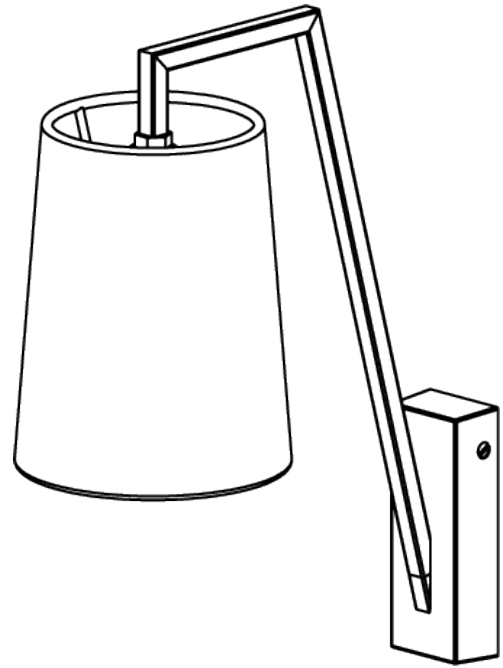

PORTA ROMANA

Monty Wall Light Junior

TWL117JNR | French Brass

French Brass with 5" Monty Empire in Natural Linen

HEIGHT
312mm | 12 1/2"

CONSTRUCTED FROM
Forged steel with decorative finish

RECOMMENDED SHADE
5" Monty Empire

WIDTH
43mm | 1 3/4"

WEIGHT
0.7 kg | 1.54 lbs

MAX WATTAGE
25W

WIDTH WITH SHADE
127mm | 5"

PROJECTION
260mm | 10 1/4"

LAMP
1 x 450lm (5w) LED E14 Candle

VOLTAGE
220-240V

FLEX AND SWITCH
Brass lampholder

FINISHES
1 French Brass

Monty Wall Light Junior

TWL117JNR

HEIGHT
312mm | 12 1/2"

WIDTH
43mm | 1 3/4"

WIDTH WITH SHADE
127mm | 5"

© Porta Romana 2022

Dimensions and weights are provided as a guide. All Porta Romana Products are made by hand and variations can occur in some products. The products you are buying or marketing are exclusive designs belonging to Porta Romana. Please do not submit design sheets featuring our products to other manufacturing companies nor to other parties who might. Any manufacturer found to be reproducing Porta Romana products will be breaching copyright law and will be actively pursued