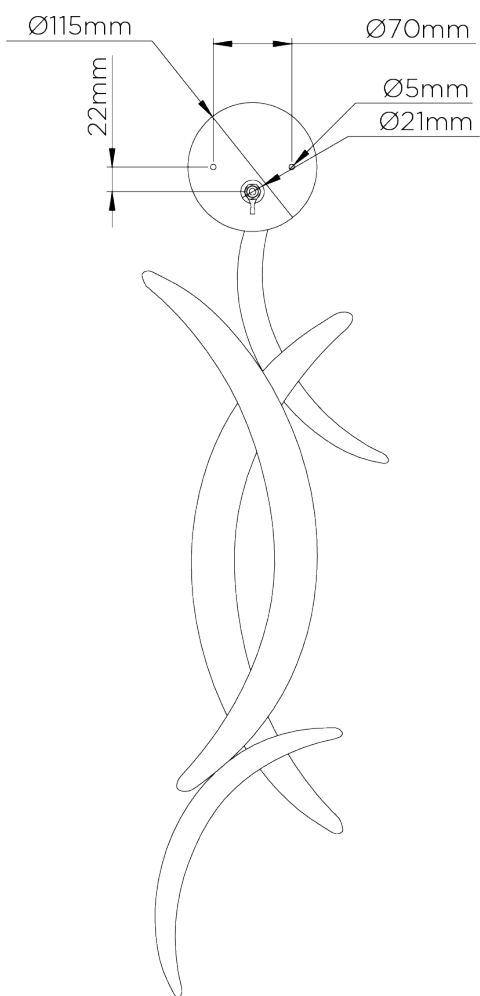

PORTA ROMANA

Miro Wall Light

TWL47 | French Brass

French Brass shown with 12" Open Back Miro in Putty Silk

HEIGHT
750mm | 29 3/4"

CONSTRUCTED FROM
Forged steel with decorative finish

RECOMMENDED SHADE
12" Miro

HEIGHT WITH SHADE
935mm | 37"

WEIGHT
2.7 kg | 5.94 lbs

MAX WATTAGE
25W

WIDTH
220mm | 8 3/4"

PROJECTION
127mm | 5"

LAMP
1 x 450lm (5w) LED E14 Candle

WIDTH WITH SHADE
305mm | 12 1/4"

VOLTAGE
220-240V

FLEX AND SWITCH
Brass lampholder

FINISHES
1 Burnt Silver
2 Bright Gold
3 French Brass

Miro Wall Light

TWL47

HEIGHT
750mm | 29 3/4"

HEIGHT WITH SHADE
935mm | 37"

WIDTH
220mm | 8 3/4"

WIDTH WITH SHADE
305mm | 12 1/4"