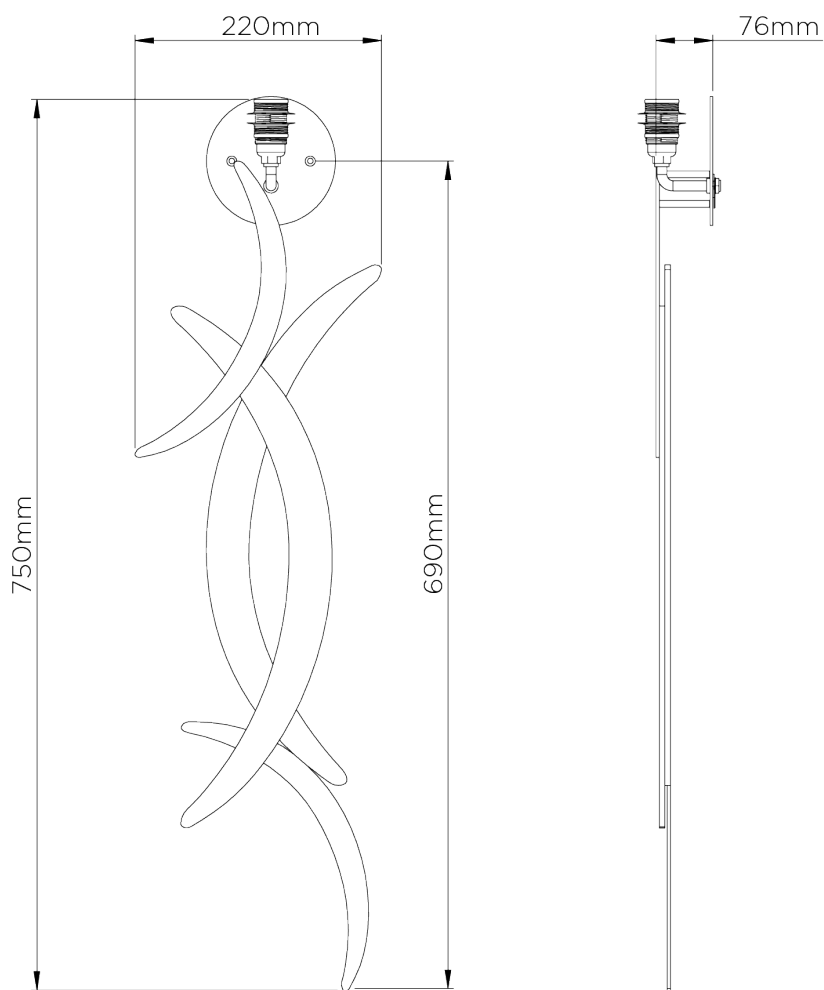

PORTA ROMANA

Miro Wall Light

TWL47 | French Brass

French Brass shown with 12" Open Back Miro in Putty Silk

HEIGHT
750mm | 29 3/4"

CONSTRUCTED FROM
Forged steel with decorative finish

RECOMMENDED SHADE
12" Miro

HEIGHT WITH SHADE
935mm | 37"

WEIGHT
2.7 kg | 5.94 lbs

MAX WATTAGE
25W

WIDTH
220mm | 8 3/4"

PROJECTION
127mm | 5"

LAMP
1 x 450lm (5w) LED E14 Candle

WIDTH WITH SHADE
305mm | 12 1/4"

VOLTAGE
220-240V

FLEX AND SWITCH
Brass lampholder

FINISHES
1 Burnt Silver
2 Bright Gold
3 French Brass

Miro Wall Light

TWL47

HEIGHT
750mm | 29 3/4"

HEIGHT WITH SHADE
935mm | 37"

WIDTH
220mm | 8 3/4"

WIDTH WITH SHADE
305mm | 12 1/4"

© Porta Romana 2022

Dimensions and weights are provided as a guide. All Porta Romana Products are made by hand and variations can occur in some products. The products you are buying or marketing are exclusive designs belonging to Porta Romana. Please do not submit design sheets featuring our products to other manufacturing companies nor to other parties who might. Any manufacturer found to be reproducing Porta Romana products will be breaching copyright law and will be actively pursued