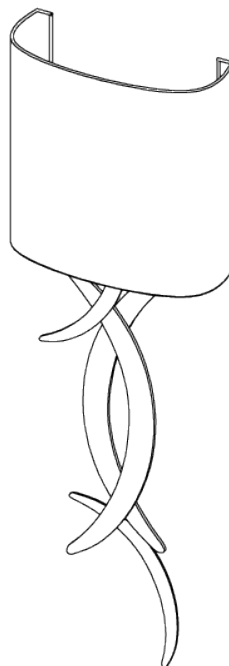

PORTA ROMANA

Miro Wall Light

TWL47 | French Brass

French Brass shown with 12" Open Back Miro in Putty Silk

HEIGHT
750mm | 29 3/4"

CONSTRUCTED FROM
Forged steel with decorative finish

RECOMMENDED SHADE
12" Miro

HEIGHT WITH SHADE
935mm | 37"

WEIGHT
2.7 kg | 5.94 lbs

MAX WATTAGE
25W

WIDTH
220mm | 8 3/4"

PROJECTION
127mm | 5"

LAMP
1 x 450lm (5w) LED E14 Candle

WIDTH WITH SHADE
305mm | 12 1/4"

VOLTAGE
220-240V

FLEX AND SWITCH
Brass lampholder

FINISHES
1 Burnt Silver
2 Bright Gold
3 French Brass

Miro Wall Light

TWL47

HEIGHT
750mm | 29 3/4"

HEIGHT WITH SHADE
935mm | 37"

WIDTH
220mm | 8 3/4"

WIDTH WITH SHADE
305mm | 12 1/4"