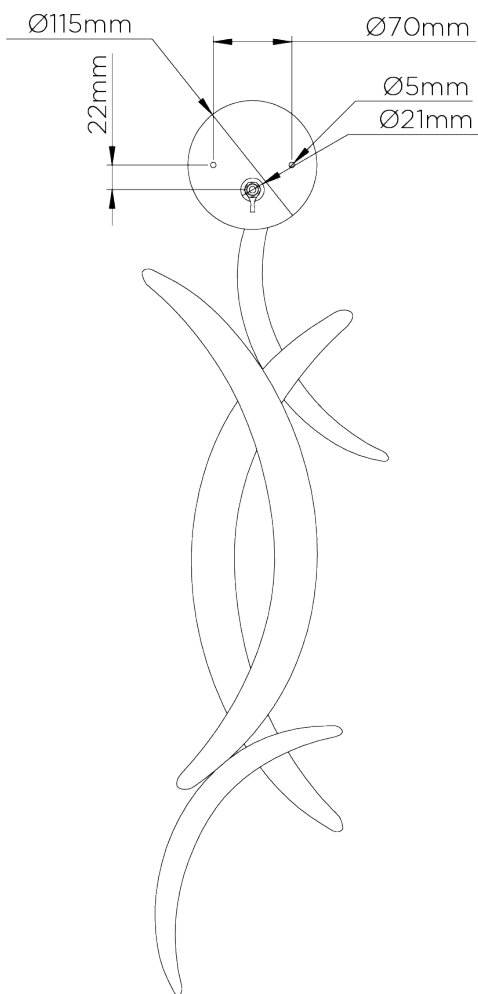

PORTA ROMANA

Miro Wall Light

TWL47 | Burnt Silver

Burnt Silver shown with 12" Open Back Miro in Putty Silk

HEIGHT
750mm | 29 3/4"

CONSTRUCTED FROM
Forged steel with decorative finish

RECOMMENDED SHADE
12" Miro

HEIGHT WITH SHADE
935mm | 37"

WEIGHT
2.7 kg | 5.94 lbs

MAX WATTAGE
25W

WIDTH
220mm | 8 3/4"

PROJECTION
127mm | 5"

LAMP
1 x 450lm (5w) LED E14 Candle

WIDTH WITH SHADE
305mm | 12 1/4"

VOLTAGE
220-240V

FLEX AND SWITCH
Nickel lampholder

FINISHES
1 Burnt Silver
2 Bright Gold
3 French Brass

Miro Wall Light

TWL47

HEIGHT
750mm | 29 3/4"

HEIGHT WITH SHADE
935mm | 37"

WIDTH
220mm | 8 3/4"

WIDTH WITH SHADE
305mm | 12 1/4"