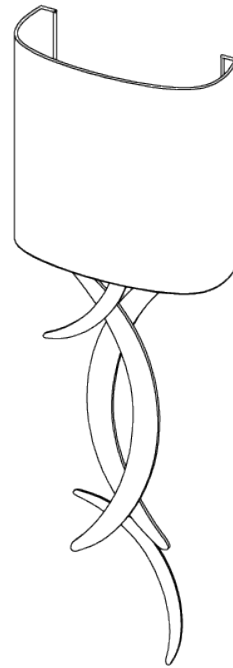

PORTA ROMANA

Miro Wall Light

TWL47 | Burnt Silver

Burnt Silver shown with 12" Open Back Miro in Putty Silk

HEIGHT
750mm | 29 3/4"

CONSTRUCTED FROM
Forged steel with decorative finish

RECOMMENDED SHADE
12" Miro

HEIGHT WITH SHADE
935mm | 37"

WEIGHT
2.7 kg | 5.94 lbs

MAX WATTAGE
25W

WIDTH
220mm | 8 3/4"

PROJECTION
127mm | 5"

LAMP
1 x 450lm (5w) LED E14 Candle

WIDTH WITH SHADE
305mm | 12 1/4"

VOLTAGE
220-240V

FLEX AND SWITCH
Nickel lampholder

FINISHES
1 Burnt Silver
2 Bright Gold
3 French Brass

Miro Wall Light

TWL47

HEIGHT
750mm | 29 3/4"

HEIGHT WITH SHADE
935mm | 37"

WIDTH
220mm | 8 3/4"

WIDTH WITH SHADE
305mm | 12 1/4"

© Porta Romana 2022

Dimensions and weights are provided as a guide. All Porta Romana Products are made by hand and variations can occur in some products. The products you are buying or marketing are exclusive designs belonging to Porta Romana. Please do not submit design sheets featuring our products to other manufacturing companies nor to other parties who might. Any manufacturer found to be reproducing Porta Romana products will be breaching copyright law and will be actively pursued