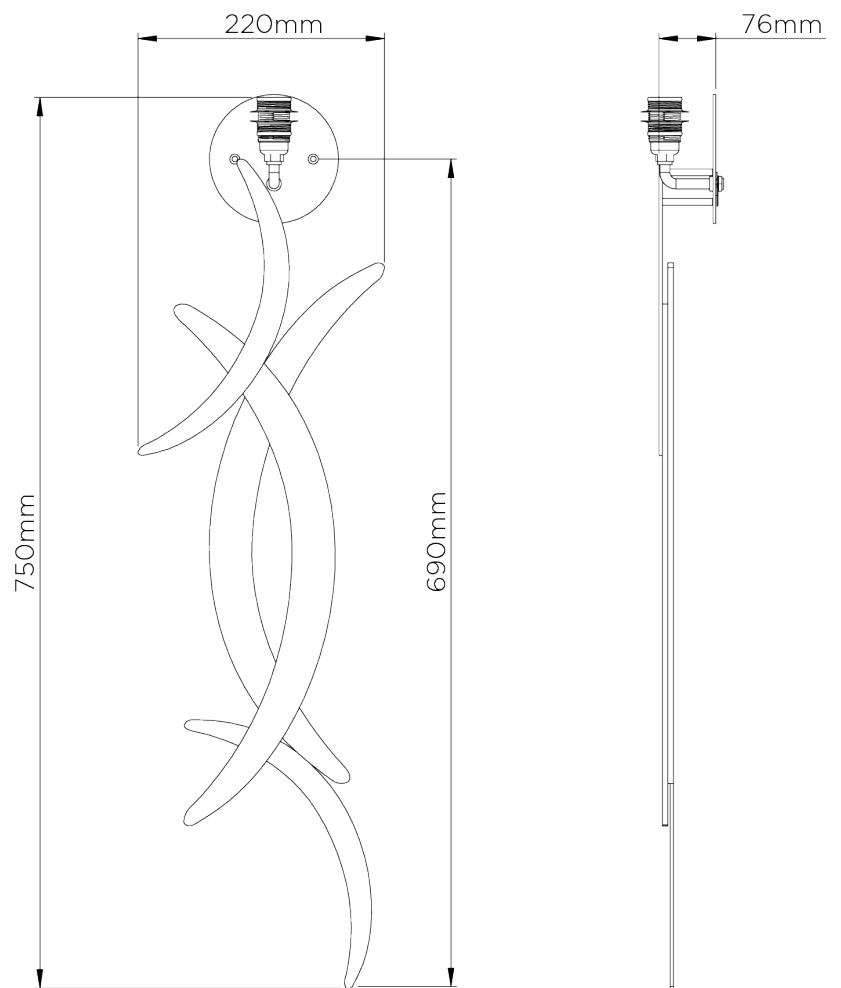

PORTA ROMANA

Miro Wall Light

TWL47 | Burnt Silver

Burnt Silver shown with 12" Open Back Miro in Putty Silk

HEIGHT
750mm | 29 3/4"

CONSTRUCTED FROM
Forged steel with decorative finish

RECOMMENDED SHADE
12" Miro

HEIGHT WITH SHADE
935mm | 37"

WEIGHT
2.7 kg | 5.94 lbs

MAX WATTAGE
25W

WIDTH
220mm | 8 3/4"

PROJECTION
127mm | 5"

LAMP
1 x 450lm (5w) LED E14 Candle

WIDTH WITH SHADE
305mm | 12 1/4"

VOLTAGE
220-240V

FLEX AND SWITCH
Nickel lampholder

FINISHES
1 Burnt Silver
2 Bright Gold
3 French Brass

Miro Wall Light

TWL47

HEIGHT
750mm | 29 3/4"

HEIGHT WITH SHADE
935mm | 37"

WIDTH
220mm | 8 3/4"

WIDTH WITH SHADE
305mm | 12 1/4"

© Porta Romana 2022

Dimensions and weights are provided as a guide. All Porta Romana Products are made by hand and variations can occur in some products. The products you are buying or marketing are exclusive designs belonging to Porta Romana. Please do not submit design sheets featuring our products to other manufacturing companies nor to other parties who might. Any manufacturer found to be reproducing Porta Romana products will be breaching copyright law and will be actively pursued