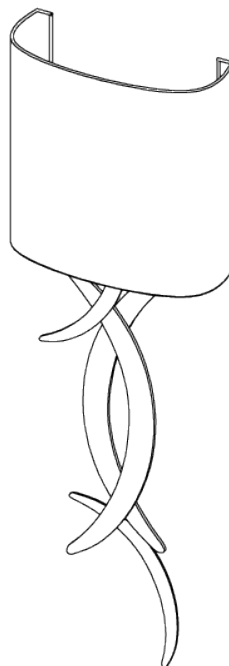

PORTA ROMANA

Miro Wall Light

TWL47 | Bright Gold

Bright Gold shown with 12" Open Back Miro in Putty Silk

HEIGHT
750mm | 29 3/4"

CONSTRUCTED FROM
Forged steel with decorative finish

RECOMMENDED SHADE
12" Miro

HEIGHT WITH SHADE
935mm | 37"

WEIGHT
2.7 kg | 5.94 lbs

MAX WATTAGE
25W

WIDTH
220mm | 8 3/4"

PROJECTION
127mm | 5"

LAMP
1 x 450lm (5w) LED E14 Candle

WIDTH WITH SHADE
305mm | 12 1/4"

VOLTAGE
220-240V

FLEX AND SWITCH
Brass lampholder

FINISHES
1 Burnt Silver
2 Bright Gold
3 French Brass

Miro Wall Light

TWL47

HEIGHT
750mm | 29 3/4"

HEIGHT WITH SHADE
935mm | 37"

WIDTH
220mm | 8 3/4"

WIDTH WITH SHADE
305mm | 12 1/4"