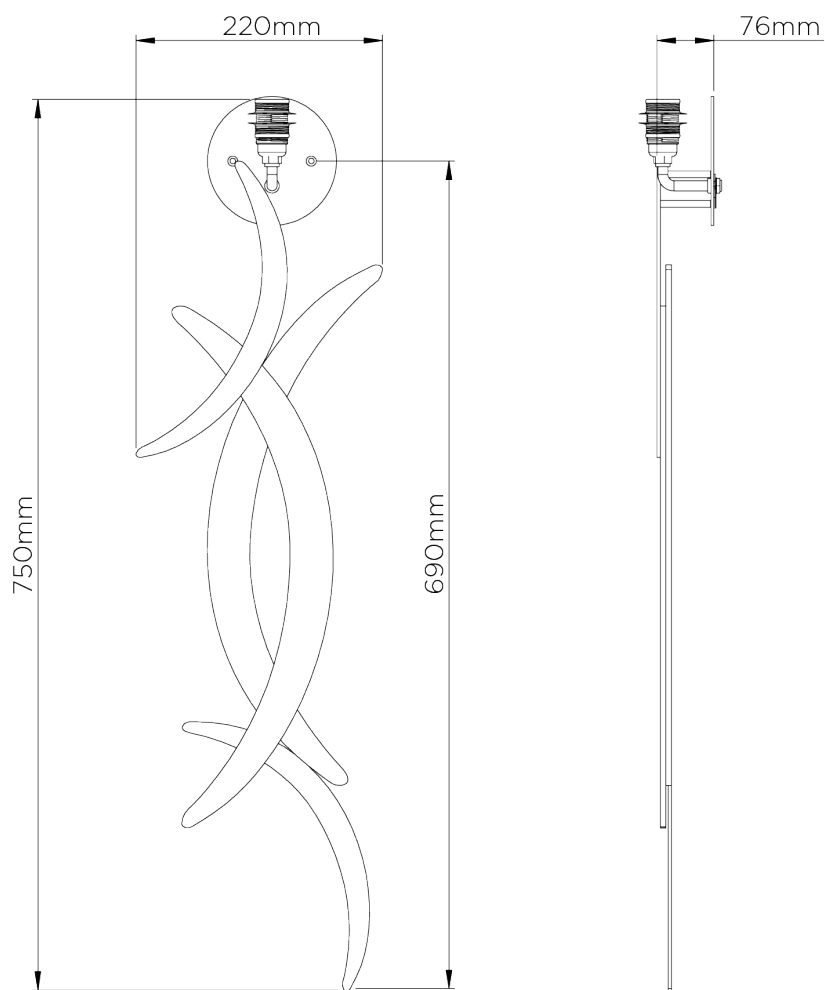

PORTA ROMANA

Miro Wall Light

TWL47 | Bright Gold

Bright Gold shown with 12" Open Back Miro in Putty Silk

HEIGHT
750mm | 29 3/4"

CONSTRUCTED FROM
Forged steel with decorative finish

RECOMMENDED SHADE
12" Miro

HEIGHT WITH SHADE
935mm | 37"

WEIGHT
2.7 kg | 5.94 lbs

MAX WATTAGE
25W

WIDTH
220mm | 8 3/4"

PROJECTION
127mm | 5"

LAMP
1 x 450lm (5w) LED E14 Candle

WIDTH WITH SHADE
305mm | 12 1/4"

VOLTAGE
220-240V

FLEX AND SWITCH
Brass lampholder

FINISHES
1 Burnt Silver
2 Bright Gold
3 French Brass

Miro Wall Light

TWL47

HEIGHT
750mm | 29 3/4"

HEIGHT WITH SHADE
935mm | 37"

WIDTH
220mm | 8 3/4"

WIDTH WITH SHADE
305mm | 12 1/4"

© Porta Romana 2022

Dimensions and weights are provided as a guide. All Porta Romana Products are made by hand and variations can occur in some products. The products you are buying or marketing are exclusive designs belonging to Porta Romana. Please do not submit design sheets featuring our products to other manufacturing companies nor to other parties who might. Any manufacturer found to be reproducing Porta Romana products will be breaching copyright law and will be actively pursued