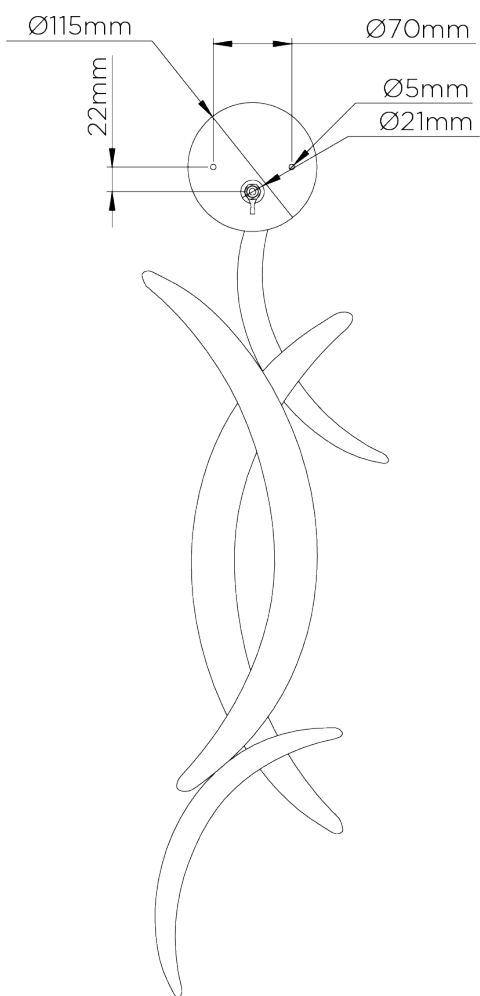

PORTA ROMANA

Miro Wall Light

TWL47 | Bright Gold

Bright Gold shown with 12" Open Back Miro in Putty Silk

HEIGHT
750mm | 29 3/4"

CONSTRUCTED FROM
Forged steel with decorative finish

RECOMMENDED SHADE
12" Miro

HEIGHT WITH SHADE
935mm | 37"

WEIGHT
2.7 kg | 5.94 lbs

MAX WATTAGE
25W

WIDTH
220mm | 8 3/4"

PROJECTION
127mm | 5"

LAMP
1 x 450lm (5w) LED E14 Candle

WIDTH WITH SHADE
305mm | 12 1/4"

VOLTAGE
220-240V

FLEX AND SWITCH
Brass lampholder

FINISHES
1 Burnt Silver
2 Bright Gold
3 French Brass

Miro Wall Light

TWL47

HEIGHT
750mm | 29 3/4"

HEIGHT WITH SHADE
935mm | 37"

WIDTH
220mm | 8 3/4"

WIDTH WITH SHADE
305mm | 12 1/4"