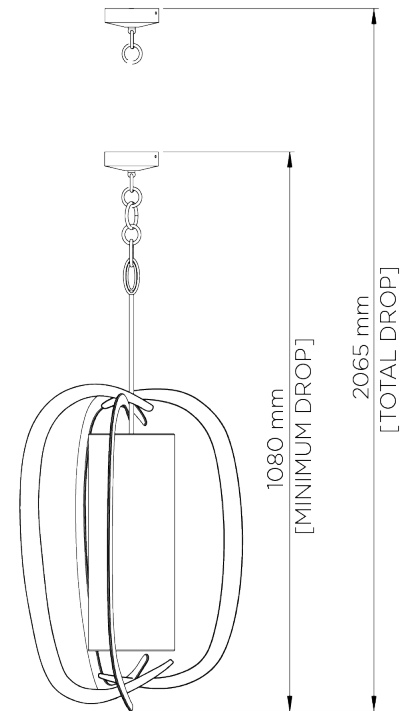

PORTA ROMANA

Miro Pumpkin Chandelier

MCL33 | French Brass

French Brass shown with 7" Miro Cylinder in Putty Silk

WIDTH
490mm | 19 1/4"

CONSTRUCTED FROM
Forged steel with decorative finish

RECOMMENDED SHADE
7" Miro Cylinder

MINIMUM DROP
1080mm | 42 3/4"

WEIGHT
10.3 kg | 22.66 lbs

MAX WATTAGE
25W

MAXIMUM DROP
2065mm | 81 1/2"

LAMP
3 x 320lm (3w) LED G9 Capsule

DROPS AVAILABLE
2065mm / Custom

VOLTAGE
220-240V

FLEX AND SWITCH
Gold Silk flex

FINISHES
1 Burnt Silver
2 Bright Gold
3 Bronzed
4 French Brass

© Porta Romana 2022

PR

PORTAROMANA.COM

Miro Pumpkin Chandelier

MCL33

WIDTH
490mm | 19 1/4"

MINIMUM DROP
1080mm | 42 3/4"

MAXIMUM DROP
2065mm | 81 1/2"

DROPS AVAILABLE
2065mm / Custom

CEILING ROSE DETAIL

© Porta Romana 2022

Dimensions and weights are provided as a guide. All Porta Romana Products are made by hand and variations can occur in some products. The products you are buying or marketing are exclusive designs belonging to Porta Romana. Please do not submit design sheets featuring our products to other manufacturing companies nor to other parties who might. Any manufacturer found to be reproducing Porta Romana products will be breaching copyright law and will be actively pursued