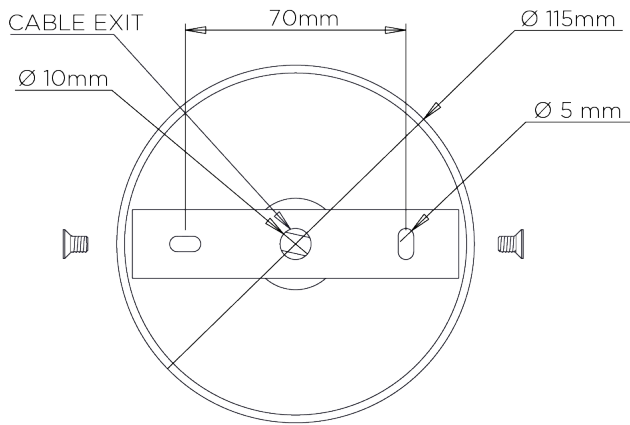

PORTA ROMANA

Miro Pumpkin Chandelier

MCL33 | French Brass

French Brass shown with 7" Miro Cylinder in Putty Silk

WIDTH
490mm | 19 1/4"

CONSTRUCTED FROM
Forged steel with decorative finish

RECOMMENDED SHADE
7" Miro Cylinder

MINIMUM DROP
1080mm | 42 3/4"

WEIGHT
10.3 kg | 22.66 lbs

MAX WATTAGE
25W

MAXIMUM DROP
2065mm | 81 1/2"

LAMP
3 x 320lm (3w) LED G9 Capsule

DROPS AVAILABLE
2065mm / Custom

VOLTAGE
220-240V

FLEX AND SWITCH
Gold Silk flex

FINISHES
1 Burnt Silver
2 Bright Gold
3 Bronzed
4 French Brass

© Porta Romana 2022

PR

PORTAROMANA.COM

Miro Pumpkin Chandelier

MCL33

WIDTH
490mm | 19 1/4"

MINIMUM DROP
1080mm | 42 3/4"

MAXIMUM DROP
2065mm | 81 1/2"

DROPS AVAILABLE
2065mm / Custom

CEILING ROSE DETAIL

© Porta Romana 2022

Dimensions and weights are provided as a guide. All Porta Romana Products are made by hand and variations can occur in some products. The products you are buying or marketing are exclusive designs belonging to Porta Romana. Please do not submit design sheets featuring our products to other manufacturing companies nor to other parties who might. Any manufacturer found to be reproducing Porta Romana products will be breaching copyright law and will be actively pursued