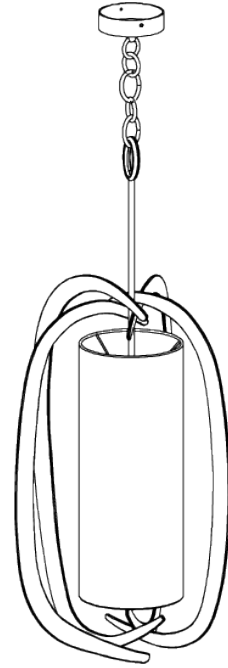

PORTA ROMANA

Miro Pumpkin Chandelier

MCL33 | French Brass

French Brass shown with 7" Miro Cylinder in Putty Silk

WIDTH
490mm | 19 1/4"

CONSTRUCTED FROM
Forged steel with decorative finish

RECOMMENDED SHADE
7" Miro Cylinder

MINIMUM DROP
1080mm | 42 3/4"

WEIGHT
10.3 kg | 22.66 lbs

MAX WATTAGE
25W

MAXIMUM DROP
2065mm | 81 1/2"

LAMP
3 x 320lm (3w) LED G9 Capsule

DROPS AVAILABLE
2065mm / Custom

VOLTAGE
220-240V

FLEX AND SWITCH
Gold Silk flex

FINISHES
1 Burnt Silver
2 Bright Gold
3 Bronzed
4 French Brass

© Porta Romana 2022

PR

PORTAROMANA.COM

Miro Pumpkin Chandelier

MCL33

WIDTH
490mm | 19 1/4"

MINIMUM DROP
1080mm | 42 3/4"

MAXIMUM DROP
2065mm | 81 1/2"

DROPS AVAILABLE
2065mm / Custom

CEILING ROSE DETAIL

© Porta Romana 2022

Dimensions and weights are provided as a guide. All Porta Romana Products are made by hand and variations can occur in some products. The products you are buying or marketing are exclusive designs belonging to Porta Romana. Please do not submit design sheets featuring our products to other manufacturing companies nor to other parties who might. Any manufacturer found to be reproducing Porta Romana products will be breaching copyright law and will be actively pursued