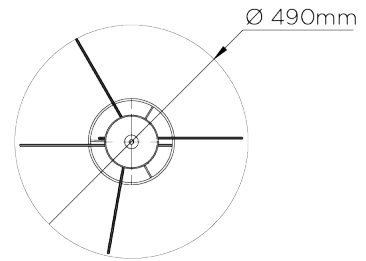

PORTA ROMANA

Miro Pumpkin Chandelier

MCL33 | French Brass

French Brass shown with 7" Miro Cylinder in Putty Silk

WIDTH
490mm | 19 1/4"

CONSTRUCTED FROM
Forged steel with decorative finish

RECOMMENDED SHADE
7" Miro Cylinder

MINIMUM DROP
1080mm | 42 3/4"

WEIGHT
10.3 kg | 22.66 lbs

MAX WATTAGE
25W

MAXIMUM DROP
2065mm | 81 1/2"

LAMP
3 x 320lm (3w) LED G9 Capsule

DROPS AVAILABLE
2065mm / Custom

VOLTAGE
220-240V

FLEX AND SWITCH
Gold Silk flex

FINISHES
1 Burnt Silver
2 Bright Gold
3 Bronzed
4 French Brass

© Porta Romana 2022

PR

PORTAROMANA.COM

Miro Pumpkin Chandelier

MCL33

WIDTH
490mm | 19 1/4"

MINIMUM DROP
1080mm | 42 3/4"

MAXIMUM DROP
2065mm | 81 1/2"

DROPS AVAILABLE
2065mm / Custom

CEILING ROSE DETAIL

© Porta Romana 2022

Dimensions and weights are provided as a guide. All Porta Romana Products are made by hand and variations can occur in some products. The products you are buying or marketing are exclusive designs belonging to Porta Romana. Please do not submit design sheets featuring our products to other manufacturing companies nor to other parties who might. Any manufacturer found to be reproducing Porta Romana products will be breaching copyright law and will be actively pursued