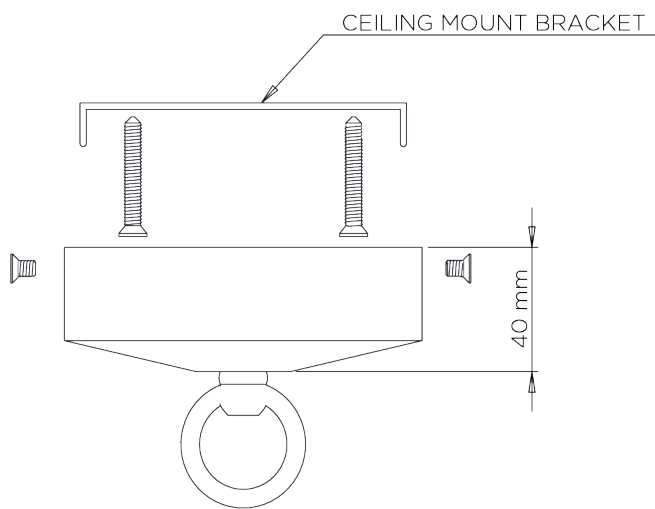

PORTA ROMANA

Miro Pumpkin Chandelier

MCL33 | French Brass

French Brass shown with 7" Miro Cylinder in Putty Silk

WIDTH
490mm | 19 1/4"

CONSTRUCTED FROM
Forged steel with decorative finish

RECOMMENDED SHADE
7" Miro Cylinder

MINIMUM DROP
1080mm | 42 3/4"

WEIGHT
10.3 kg | 22.66 lbs

MAX WATTAGE
25W

MAXIMUM DROP
2065mm | 81 1/2"

LAMP
3 x 320lm (3w) LED G9 Capsule

DROPS AVAILABLE
2065mm / Custom

VOLTAGE
220-240V

FLEX AND SWITCH
Gold Silk flex

FINISHES
1 Burnt Silver
2 Bright Gold
3 Bronzed
4 French Brass

© Porta Romana 2022

PR

PORTAROMANA.COM

Miro Pumpkin Chandelier

MCL33

WIDTH
490mm | 19 1/4"

MINIMUM DROP
1080mm | 42 3/4"

MAXIMUM DROP
2065mm | 81 1/2"

DROPS AVAILABLE
2065mm / Custom

CEILING ROSE DETAIL

© Porta Romana 2022

Dimensions and weights are provided as a guide. All Porta Romana Products are made by hand and variations can occur in some products. The products you are buying or marketing are exclusive designs belonging to Porta Romana. Please do not submit design sheets featuring our products to other manufacturing companies nor to other parties who might. Any manufacturer found to be reproducing Porta Romana products will be breaching copyright law and will be actively pursued