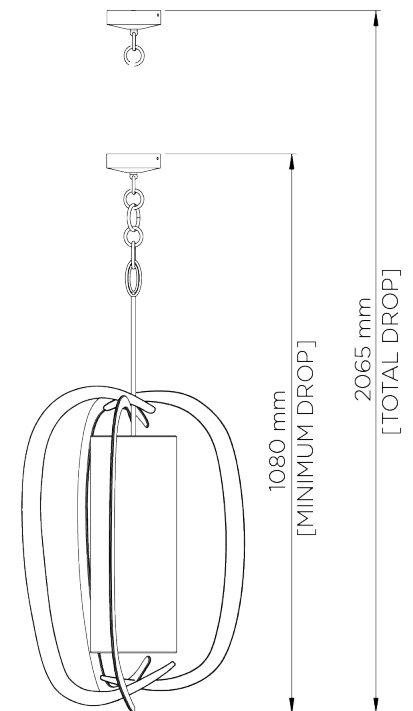

PORTA ROMANA

Miro Pumpkin Chandelier

MCL33 | Burnt Silver

WIDTH
490mm | 19 1/4"

CONSTRUCTED FROM
Forged steel with decorative finish

RECOMMENDED SHADE
7" Miro Cylinder

MINIMUM DROP
1080mm | 42 3/4"

WEIGHT
10.3 kg | 22.66 lbs

MAX WATTAGE
25W

MAXIMUM DROP
2065mm | 81 1/2"

LAMP
3 x 320lm (3w) LED G9 Capsule

DROPS AVAILABLE
2065mm / Custom

VOLTAGE
220-240V

FLEX AND SWITCH
Grey Silk flex

FINISHES
1 Burnt Silver
2 Bright Gold
3 Bronzed
4 French Brass

© Porta Romana 2022

PR

PORTAROMANA.COM

Miro Pumpkin Chandelier

MCL33

WIDTH
490mm | 19 1/4"

MINIMUM DROP
1080mm | 42 3/4"

MAXIMUM DROP
2065mm | 81 1/2"

DROPS AVAILABLE
2065mm / Custom

CEILING ROSE DETAIL

© Porta Romana 2022

Dimensions and weights are provided as a guide. All Porta Romana Products are made by hand and variations can occur in some products. The products you are buying or marketing are exclusive designs belonging to Porta Romana. Please do not submit design sheets featuring our products to other manufacturing companies nor to other parties who might. Any manufacturer found to be reproducing Porta Romana products will be breaching copyright law and will be actively pursued