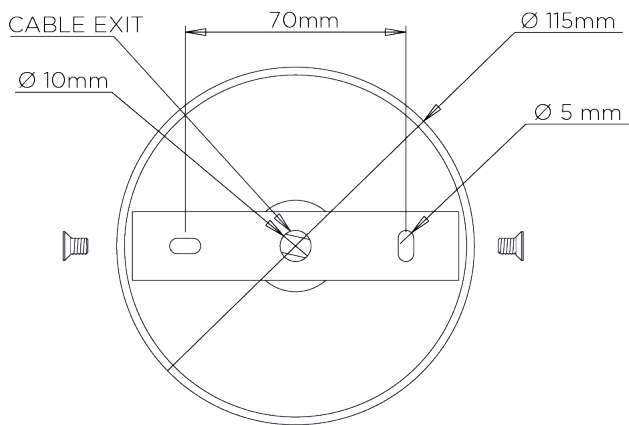

PORTA ROMANA

Miro Pumpkin Chandelier

MCL33 | Burnt Silver

WIDTH
490mm | 19 1/4"

CONSTRUCTED FROM
Forged steel with decorative finish

RECOMMENDED SHADE
7" Miro Cylinder

MINIMUM DROP
1080mm | 42 3/4"

WEIGHT
10.3 kg | 22.66 lbs

MAX WATTAGE
25W

MAXIMUM DROP
2065mm | 81 1/2"

LAMP
3 x 320lm (3w) LED G9 Capsule

DROPS AVAILABLE
2065mm / Custom

VOLTAGE
220-240V

FLEX AND SWITCH
Grey Silk flex

FINISHES
1 Burnt Silver
2 Bright Gold
3 Bronzed
4 French Brass

© Porta Romana 2022

PR

PORTAROMANA.COM

Miro Pumpkin Chandelier

MCL33

WIDTH
490mm | 19 1/4"

MINIMUM DROP
1080mm | 42 3/4"

MAXIMUM DROP
2065mm | 81 1/2"

DROPS AVAILABLE
2065mm / Custom

CEILING ROSE DETAIL

© Porta Romana 2022

Dimensions and weights are provided as a guide. All Porta Romana Products are made by hand and variations can occur in some products. The products you are buying or marketing are exclusive designs belonging to Porta Romana. Please do not submit design sheets featuring our products to other manufacturing companies nor to other parties who might. Any manufacturer found to be reproducing Porta Romana products will be breaching copyright law and will be actively pursued