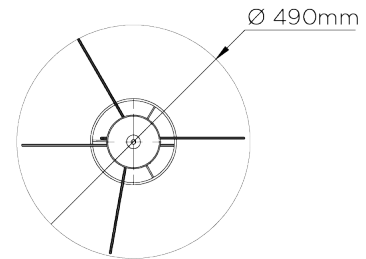

PORTA ROMANA

Miro Pumpkin Chandelier

MCL33 | Burnt Silver

WIDTH
490mm | 19 1/4"

CONSTRUCTED FROM
Forged steel with decorative finish

RECOMMENDED SHADE
7" Miro Cylinder

MINIMUM DROP
1080mm | 42 3/4"

WEIGHT
10.3 kg | 22.66 lbs

MAX WATTAGE
25W

MAXIMUM DROP
2065mm | 81 1/2"

LAMP
3 x 320lm (3w) LED G9 Capsule

DROPS AVAILABLE
2065mm / Custom

VOLTAGE
220-240V

FLEX AND SWITCH
Grey Silk flex

FINISHES
1 Burnt Silver
2 Bright Gold
3 Bronzed
4 French Brass

© Porta Romana 2022

PR

PORTAROMANA.COM

Miro Pumpkin Chandelier

MCL33

WIDTH
490mm | 19 1/4"

MINIMUM DROP
1080mm | 42 3/4"

MAXIMUM DROP
2065mm | 81 1/2"

DROPS AVAILABLE
2065mm / Custom

CEILING ROSE DETAIL

© Porta Romana 2022

Dimensions and weights are provided as a guide. All Porta Romana Products are made by hand and variations can occur in some products. The products you are buying or marketing are exclusive designs belonging to Porta Romana. Please do not submit design sheets featuring our products to other manufacturing companies nor to other parties who might. Any manufacturer found to be reproducing Porta Romana products will be breaching copyright law and will be actively pursued