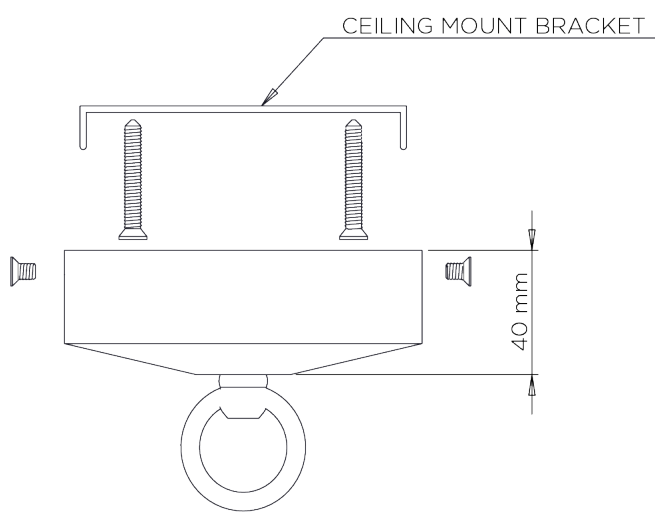

PORTA ROMANA

Miro Pumpkin Chandelier

MCL33 | Burnt Silver

WIDTH
490mm | 19 1/4"

CONSTRUCTED FROM
Forged steel with decorative finish

RECOMMENDED SHADE
7" Miro Cylinder

MINIMUM DROP
1080mm | 42 3/4"

WEIGHT
10.3 kg | 22.66 lbs

MAX WATTAGE
25W

MAXIMUM DROP
2065mm | 81 1/2"

LAMP
3 x 320lm (3w) LED G9 Capsule

DROPS AVAILABLE
2065mm / Custom

VOLTAGE
220-240V

FLEX AND SWITCH
Grey Silk flex

FINISHES
1 Burnt Silver
2 Bright Gold
3 Bronzed
4 French Brass

© Porta Romana 2022

PR

PORTAROMANA.COM

Miro Pumpkin Chandelier

MCL33

WIDTH
490mm | 19 1/4"

MINIMUM DROP
1080mm | 42 3/4"

MAXIMUM DROP
2065mm | 81 1/2"

DROPS AVAILABLE
2065mm / Custom

CEILING ROSE DETAIL

© Porta Romana 2022

Dimensions and weights are provided as a guide. All Porta Romana Products are made by hand and variations can occur in some products. The products you are buying or marketing are exclusive designs belonging to Porta Romana. Please do not submit design sheets featuring our products to other manufacturing companies nor to other parties who might. Any manufacturer found to be reproducing Porta Romana products will be breaching copyright law and will be actively pursued