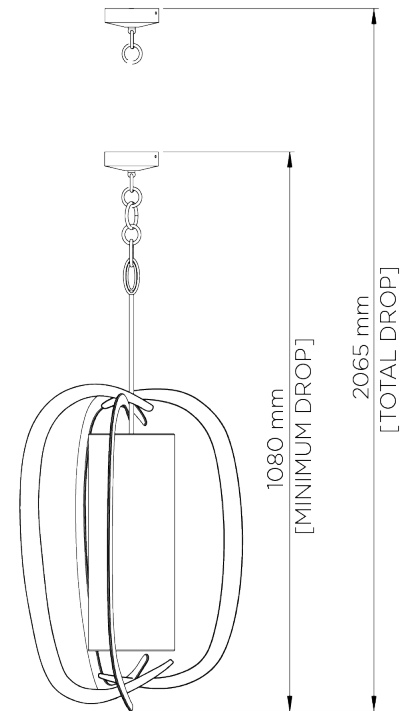

PORTA ROMANA

Miro Pumpkin Chandelier

MCL33 | Bright Gold

Bright Gold shown with 7" Miro Cylinder in Putty Silk

WIDTH
490mm | 19 1/4"

CONSTRUCTED FROM
Forged steel with decorative finish

RECOMMENDED SHADE
7" Miro Cylinder

MINIMUM DROP
1080mm | 42 3/4"

WEIGHT
10.3 kg | 22.66 lbs

MAX WATTAGE
25W

MAXIMUM DROP
2065mm | 81 1/2"

LAMP
3 x 320lm (3w) LED G9 Capsule

DROPS AVAILABLE
2065mm / Custom

VOLTAGE
220-240V

FLEX AND SWITCH
Gold Silk flex

FINISHES

- 1 Burnt Silver
- 2 Bright Gold
- 3 Bronzed
- 4 French Brass

Miro Pumpkin Chandelier

MCL33

WIDTH
490mm | 19 1/4"

MINIMUM DROP
1080mm | 42 3/4"

MAXIMUM DROP
2065mm | 81 1/2"

DROPS AVAILABLE
2065mm / Custom

CEILING ROSE DETAIL

© Porta Romana 2022

Dimensions and weights are provided as a guide. All Porta Romana Products are made by hand and variations can occur in some products. The products you are buying or marketing are exclusive designs belonging to Porta Romana. Please do not submit design sheets featuring our products to other manufacturing companies nor to other parties who might. Any manufacturer found to be reproducing Porta Romana products will be breaching copyright law and will be actively pursued