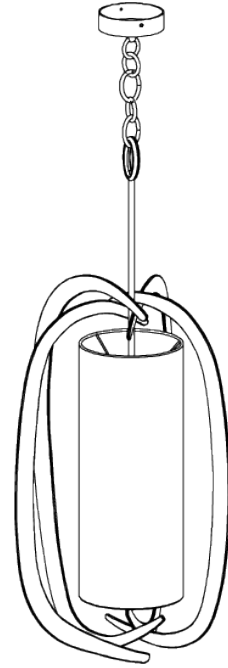

PORTA ROMANA

Miro Pumpkin Chandelier

MCL33 | Bright Gold

Bright Gold shown with 7" Miro Cylinder in Putty Silk

WIDTH
490mm | 19 1/4"

CONSTRUCTED FROM
Forged steel with decorative finish

RECOMMENDED SHADE
7" Miro Cylinder

MINIMUM DROP
1080mm | 42 3/4"

WEIGHT
10.3 kg | 22.66 lbs

MAX WATTAGE
25W

MAXIMUM DROP
2065mm | 81 1/2"

LAMP
3 x 320lm (3w) LED G9 Capsule

DROPS AVAILABLE
2065mm / Custom

VOLTAGE
220-240V

FLEX AND SWITCH
Gold Silk flex

FINISHES

- 1 Burnt Silver
- 2 Bright Gold
- 3 Bronzed
- 4 French Brass

Miro Pumpkin Chandelier

MCL33

WIDTH
490mm | 19 1/4"

MINIMUM DROP
1080mm | 42 3/4"

MAXIMUM DROP
2065mm | 81 1/2"

DROPS AVAILABLE
2065mm / Custom

CEILING ROSE DETAIL

© Porta Romana 2022

Dimensions and weights are provided as a guide. All Porta Romana Products are made by hand and variations can occur in some products. The products you are buying or marketing are exclusive designs belonging to Porta Romana. Please do not submit design sheets featuring our products to other manufacturing companies nor to other parties who might. Any manufacturer found to be reproducing Porta Romana products will be breaching copyright law and will be actively pursued