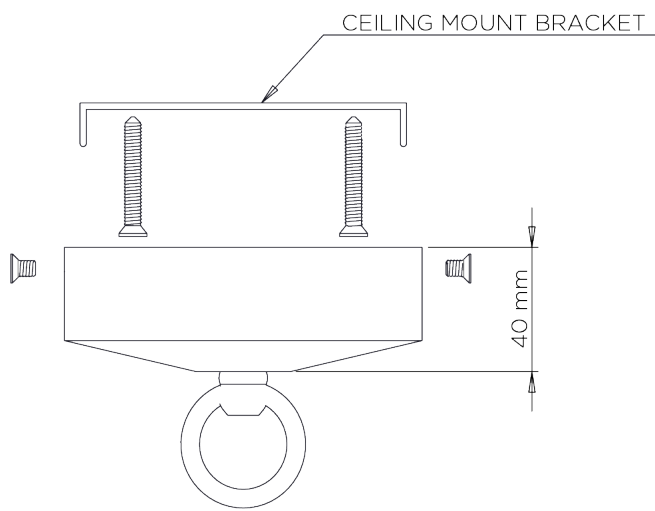

PORTA ROMANA

Miro Pumpkin Chandelier

MCL33 | Bright Gold

Bright Gold shown with 7" Miro Cylinder in Putty Silk

WIDTH
490mm | 19 1/4"

CONSTRUCTED FROM
Forged steel with decorative finish

RECOMMENDED SHADE
7" Miro Cylinder

MINIMUM DROP
1080mm | 42 3/4"

WEIGHT
10.3 kg | 22.66 lbs

MAX WATTAGE
25W

MAXIMUM DROP
2065mm | 81 1/2"

LAMP
3 x 320lm (3w) LED G9 Capsule

DROPS AVAILABLE
2065mm / Custom

VOLTAGE
220-240V

FLEX AND SWITCH
Gold Silk flex

FINISHES

- 1 Burnt Silver
- 2 Bright Gold
- 3 Bronzed
- 4 French Brass

Miro Pumpkin Chandelier

MCL33

WIDTH
490mm | 19 1/4"

MINIMUM DROP
1080mm | 42 3/4"

MAXIMUM DROP
2065mm | 81 1/2"

DROPS AVAILABLE
2065mm / Custom