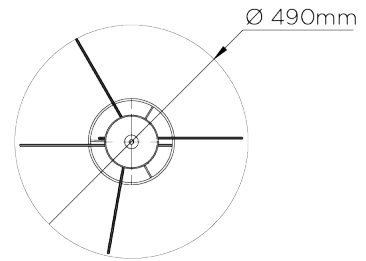

PORTA ROMANA

Miro Pumpkin Chandelier

MCL33 | Bright Gold

Bright Gold shown with 7" Miro Cylinder in Putty Silk

WIDTH
490mm | 19 1/4"

CONSTRUCTED FROM
Forged steel with decorative finish

RECOMMENDED SHADE
7" Miro Cylinder

MINIMUM DROP
1080mm | 42 3/4"

WEIGHT
10.3 kg | 22.66 lbs

MAX WATTAGE
25W

MAXIMUM DROP
2065mm | 81 1/2"

LAMP
3 x 320lm (3w) LED G9 Capsule

DROPS AVAILABLE
2065mm / Custom

VOLTAGE
220-240V

FLEX AND SWITCH
Gold Silk flex

FINISHES

- 1 Burnt Silver
- 2 Bright Gold
- 3 Bronzed
- 4 French Brass

Miro Pumpkin Chandelier

MCL33

WIDTH
490mm | 19 1/4"

MINIMUM DROP
1080mm | 42 3/4"

MAXIMUM DROP
2065mm | 81 1/2"

DROPS AVAILABLE
2065mm / Custom