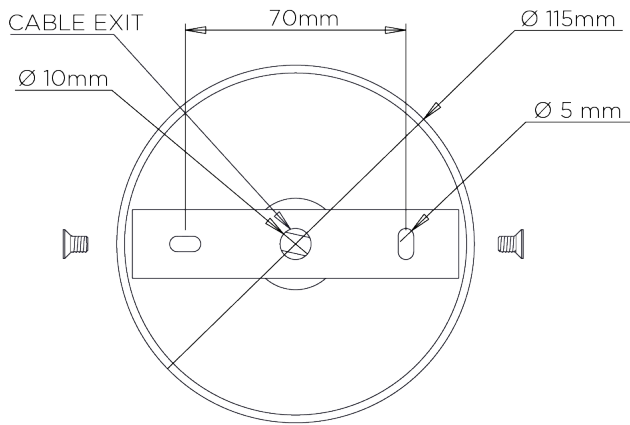

PORTA ROMANA

Miro Pumpkin Chandelier

MCL33 | Bright Gold

Bright Gold shown with 7" Miro Cylinder in Putty Silk

WIDTH
490mm | 19 1/4"

CONSTRUCTED FROM
Forged steel with decorative finish

RECOMMENDED SHADE
7" Miro Cylinder

MINIMUM DROP
1080mm | 42 3/4"

WEIGHT
10.3 kg | 22.66 lbs

MAX WATTAGE
25W

MAXIMUM DROP
2065mm | 81 1/2"

LAMP
3 x 320lm (3w) LED G9 Capsule

DROPS AVAILABLE
2065mm / Custom

VOLTAGE
220-240V

FLEX AND SWITCH
Gold Silk flex

FINISHES

- 1 Burnt Silver
- 2 Bright Gold
- 3 Bronzed
- 4 French Brass

Miro Pumpkin Chandelier

MCL33

WIDTH
490mm | 19 1/4"

MINIMUM DROP
1080mm | 42 3/4"

MAXIMUM DROP
2065mm | 81 1/2"

DROPS AVAILABLE
2065mm / Custom