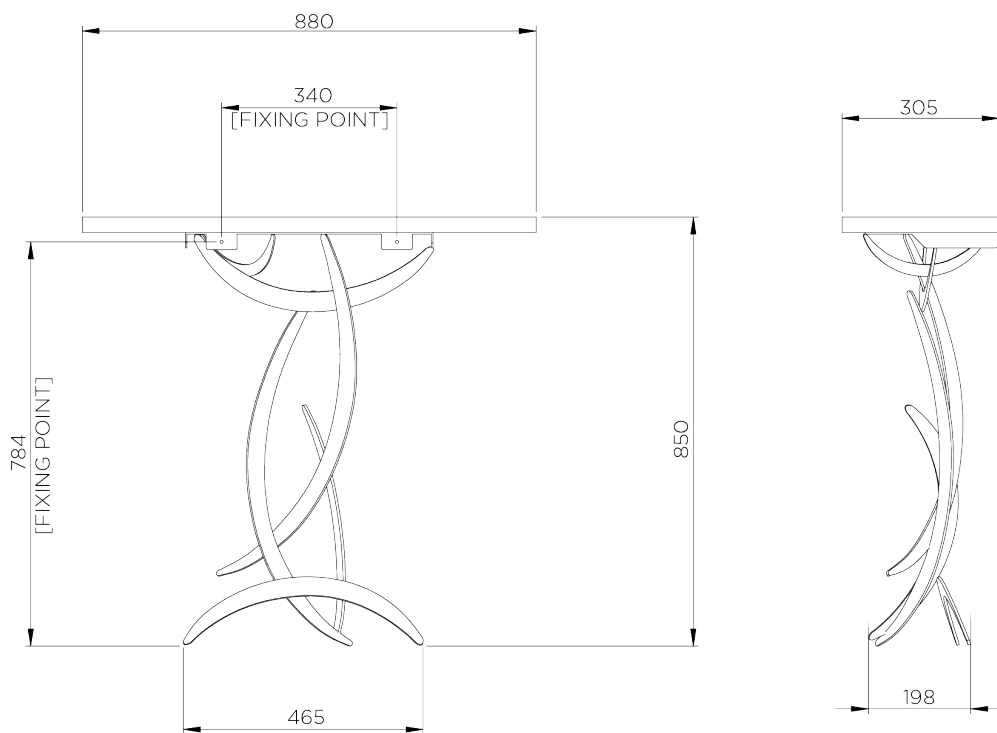

PORTA ROMANA

Miro Console

CCT28 | French Brass

French Brass with Faux Limestone Top

HEIGHT
850mm | 33 1/2"

WIDTH
880mm | 34 3/4"

DEPTH
305mm | 12 1/4"

CONSTRUCTED FROM
Forged steel with decorative finish
and lacquered wood or oak veneer
top

WEIGHT
11.4 kg | 25.08 lbs

FINISHES
1 French Brass

Miro Console

CCT28

HEIGHT
850mm | 33 1/2"

WIDTH
880mm | 34 3/4"

DEPTH
305mm | 12 1/4"

We do not recommend pre-drilling holes for wall fixings (this is due to the hand-made nature of each piece)