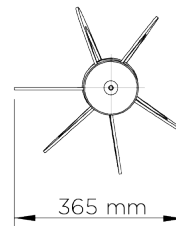

## Miro Chandelier

MCL22 | French Brass

French Brass shown with 4" Tall Cylinder in Putty Silk

**WIDTH**  
365mm | 14 1/4"

**CONSTRUCTED FROM**  
Forged steel with decorative finish

**RECOMMENDED SHADE**  
4" Tall Cylinder

**MINIMUM DROP**  
840mm | 33 1/4"

**WEIGHT**  
9.5 kg | 20.9 lbs

**MAX WATTAGE**  
25W

**MAXIMUM DROP**  
1825mm | 72"

**LAMP**  
1 x 450lm (5w) LED E14 Candle

**DROPS AVAILABLE**  
1825mm / Custom

**VOLTAGE**  
220-240V

# Miro Chandelier

MCL22

WIDTH  
365mm | 14 1/4"

MINIMUM DROP  
840mm | 33 1/4"

MAXIMUM DROP  
1825mm | 72"

DROPS AVAILABLE  
1825mm / Custom

CEILING ROSE DETAIL

© Porta Romana 2022