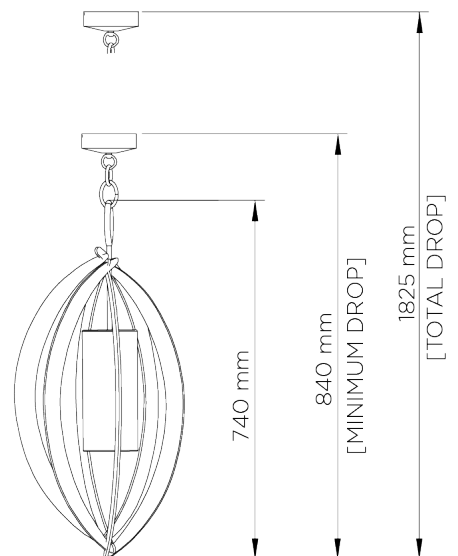

## Miro Chandelier

MCL22 | French Brass

French Brass shown with 4" Tall Cylinder in Putty Silk

**WIDTH**  
365mm | 14 1/4"

**CONSTRUCTED FROM**  
Forged steel with decorative finish

**RECOMMENDED SHADE**  
4" Tall Cylinder

**MINIMUM DROP**  
840mm | 33 1/4"

**WEIGHT**  
9.5 kg | 20.9 lbs

**MAX WATTAGE**  
25W

**MAXIMUM DROP**  
1825mm | 72"

**LAMP**  
1 x 450lm (5w) LED E14 Candle

**DROPS AVAILABLE**  
1825mm / Custom

**VOLTAGE**  
220-240V

# Miro Chandelier

MCL22

WIDTH  
365mm | 14 1/4"

MINIMUM DROP  
840mm | 33 1/4"

MAXIMUM DROP  
1825mm | 72"

DROPS AVAILABLE  
1825mm / Custom

CEILING ROSE DETAIL

© Porta Romana 2022