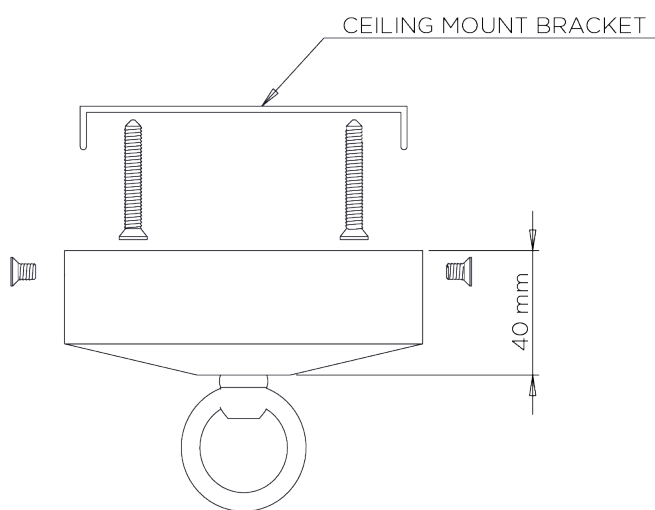

## Miro Chandelier

MCL22 | French Brass

French Brass shown with 4" Tall Cylinder in Putty Silk

**WIDTH**  
365mm | 14 1/4"

**CONSTRUCTED FROM**  
Forged steel with decorative finish

**RECOMMENDED SHADE**  
4" Tall Cylinder

**MINIMUM DROP**  
840mm | 33 1/4"

**WEIGHT**  
9.5 kg | 20.9 lbs

**MAX WATTAGE**  
25W

**MAXIMUM DROP**  
1825mm | 72"

**LAMP**  
1 x 450lm (5w) LED E14 Candle

**DROPS AVAILABLE**  
1825mm / Custom

**VOLTAGE**  
220-240V

# Miro Chandelier

MCL22

WIDTH  
365mm | 14 1/4"

MINIMUM DROP  
840mm | 33 1/4"

MAXIMUM DROP  
1825mm | 72"

DROPS AVAILABLE  
1825mm / Custom

CEILING ROSE DETAIL

© Porta Romana 2022