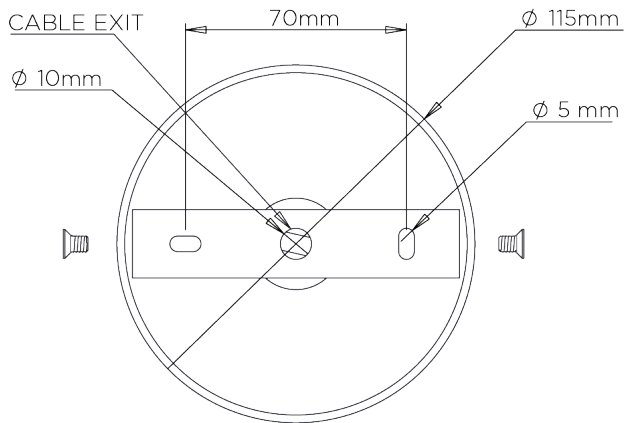

**MINIMUM DROP**  
840mm | 33 1/4"

**WEIGHT**  
9.5 kg | 20.9 lbs

**MAX WATTAGE**  
25W

**MAXIMUM DROP**  
1825mm | 72"

**LAMP**  
1 x 450lm (5w) LED E14 Candle

**DROPS AVAILABLE**  
1825mm / Custom

**VOLTAGE**  
220-240V

# Miro Chandelier

MCL22

WIDTH  
365mm | 14 1/4"

MINIMUM DROP  
840mm | 33 1/4"

MAXIMUM DROP  
1825mm | 72"

DROPS AVAILABLE  
1825mm / Custom

CEILING ROSE DETAIL

© Porta Romana 2022