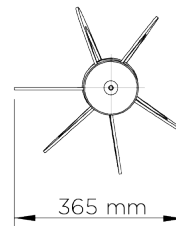

PORTA ROMANA

Miro Chandelier

MCL22 | Bright Gold

Bright Gold shown with 4" Tall Cylinder in Truffle Silk

WIDTH
365mm | 14 1/4"

CONSTRUCTED FROM
Forged steel with decorative finish

RECOMMENDED SHADE
4" Tall Cylinder

MINIMUM DROP
840mm | 33 1/4"

WEIGHT
9.5 kg | 20.9 lbs

MAX WATTAGE
25W

MAXIMUM DROP
1825mm | 72"

LAMP
1 x 450lm (5w) LED E14 Candle

DROPS AVAILABLE
1825mm / Custom

VOLTAGE
220-240V

FLEX AND SWITCH
Brass lampholder and Gold Silk flex

FINISHES
1 Burnt Silver
2 Bright Gold
3 Bronzed
4 French Brass

© Porta Romana 2022

PR

PORTAROMANA.COM

Miro Chandelier

MCL22

WIDTH
365mm | 14 1/4"

MINIMUM DROP
840mm | 33 1/4"

MAXIMUM DROP
1825mm | 72"

DROPS AVAILABLE
1825mm / Custom

CEILING ROSE DETAIL

© Porta Romana 2022

Dimensions and weights are provided as a guide. All Porta Romana Products are made by hand and variations can occur in some products. The products you are buying or marketing are exclusive designs belonging to Porta Romana. Please do not submit design sheets featuring our products to other manufacturing companies nor to other parties who might. Any manufacturer found to be reproducing Porta Romana products will be breaching copyright law and will be actively pursued