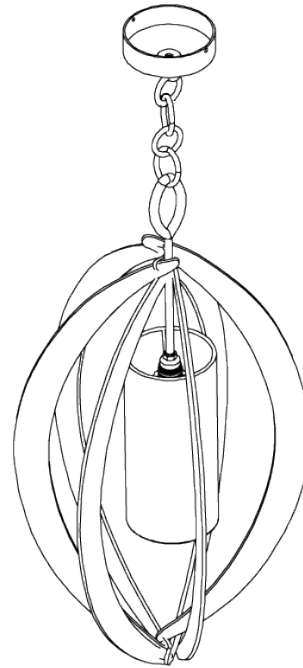

PORTA ROMANA

Miro Chandelier

MCL22 | Bright Gold

Bright Gold shown with 4" Tall Cylinder in Truffle Silk

WIDTH
365mm | 14 1/4"

CONSTRUCTED FROM
Forged steel with decorative finish

RECOMMENDED SHADE
4" Tall Cylinder

MINIMUM DROP
840mm | 33 1/4"

WEIGHT
9.5 kg | 20.9 lbs

MAX WATTAGE
25W

MAXIMUM DROP
1825mm | 72"

LAMP
1 x 450lm (5w) LED E14 Candle

DROPS AVAILABLE
1825mm / Custom

VOLTAGE
220-240V

FLEX AND SWITCH
Brass lampholder and Gold Silk flex

FINISHES
1 Burnt Silver
2 Bright Gold
3 Bronzed
4 French Brass

© Porta Romana 2022

PR

PORTAROMANA.COM

Miro Chandelier

MCL22

WIDTH
365mm | 14 1/4"

MINIMUM DROP
840mm | 33 1/4"

MAXIMUM DROP
1825mm | 72"

DROPS AVAILABLE
1825mm / Custom

CEILING ROSE DETAIL

© Porta Romana 2022

Dimensions and weights are provided as a guide. All Porta Romana Products are made by hand and variations can occur in some products. The products you are buying or marketing are exclusive designs belonging to Porta Romana. Please do not submit design sheets featuring our products to other manufacturing companies nor to other parties who might. Any manufacturer found to be reproducing Porta Romana products will be breaching copyright law and will be actively pursued