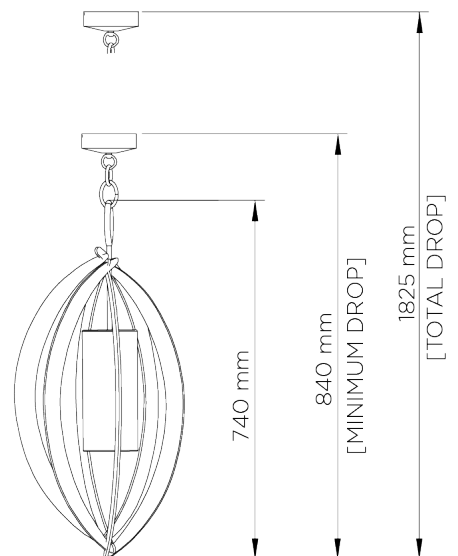

PORTA ROMANA

Miro Chandelier

MCL22 | Bright Gold

Bright Gold shown with 4" Tall Cylinder in Truffle Silk

WIDTH
365mm | 14 1/4"

CONSTRUCTED FROM
Forged steel with decorative finish

RECOMMENDED SHADE
4" Tall Cylinder

MINIMUM DROP
840mm | 33 1/4"

WEIGHT
9.5 kg | 20.9 lbs

MAX WATTAGE
25W

MAXIMUM DROP
1825mm | 72"

LAMP
1 x 450lm (5w) LED E14 Candle

DROPS AVAILABLE
1825mm / Custom

VOLTAGE
220-240V

FLEX AND SWITCH
Brass lampholder and Gold Silk flex

FINISHES
1 Burnt Silver
2 Bright Gold
3 Bronzed
4 French Brass

© Porta Romana 2022

PR

PORTAROMANA.COM

Miro Chandelier

MCL22

WIDTH
365mm | 14 1/4"

MINIMUM DROP
840mm | 33 1/4"

MAXIMUM DROP
1825mm | 72"

DROPS AVAILABLE
1825mm / Custom

CEILING ROSE DETAIL

© Porta Romana 2022

Dimensions and weights are provided as a guide. All Porta Romana Products are made by hand and variations can occur in some products. The products you are buying or marketing are exclusive designs belonging to Porta Romana. Please do not submit design sheets featuring our products to other manufacturing companies nor to other parties who might. Any manufacturer found to be reproducing Porta Romana products will be breaching copyright law and will be actively pursued