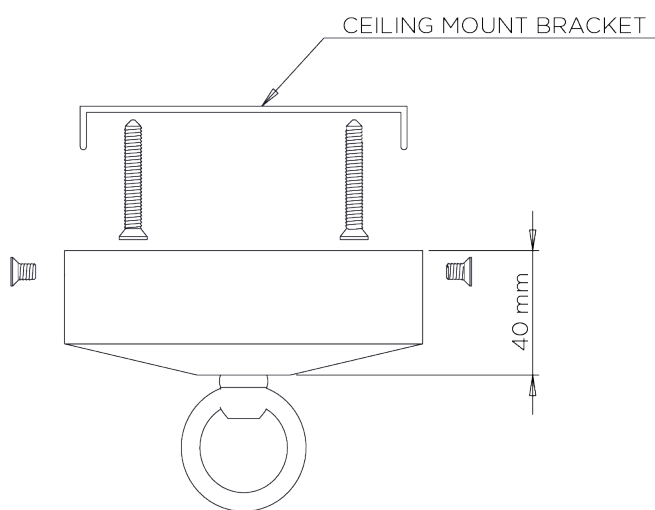

PORTA ROMANA

Miro Chandelier

MCL22 | Bright Gold

Bright Gold shown with 4" Tall Cylinder in Truffle Silk

WIDTH
365mm | 14 1/4"

CONSTRUCTED FROM
Forged steel with decorative finish

RECOMMENDED SHADE
4" Tall Cylinder

MINIMUM DROP
840mm | 33 1/4"

WEIGHT
9.5 kg | 20.9 lbs

MAX WATTAGE
25W

MAXIMUM DROP
1825mm | 72"

LAMP
1 x 450lm (5w) LED E14 Candle

DROPS AVAILABLE
1825mm / Custom

VOLTAGE
220-240V

FLEX AND SWITCH
Brass lampholder and Gold Silk flex

FINISHES
1 Burnt Silver
2 Bright Gold
3 Bronzed
4 French Brass

© Porta Romana 2022

PR

PORTAROMANA.COM

Miro Chandelier

MCL22

WIDTH
365mm | 14 1/4"

MINIMUM DROP
840mm | 33 1/4"

MAXIMUM DROP
1825mm | 72"

DROPS AVAILABLE
1825mm / Custom

CEILING ROSE DETAIL

© Porta Romana 2022

Dimensions and weights are provided as a guide. All Porta Romana Products are made by hand and variations can occur in some products. The products you are buying or marketing are exclusive designs belonging to Porta Romana. Please do not submit design sheets featuring our products to other manufacturing companies nor to other parties who might. Any manufacturer found to be reproducing Porta Romana products will be breaching copyright law and will be actively pursued