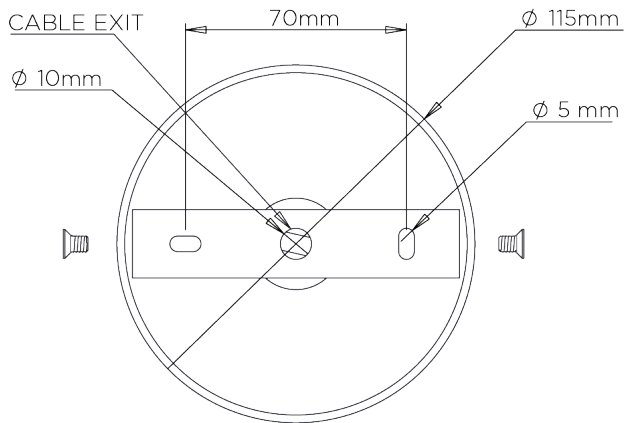

PORTA ROMANA

Miro Chandelier

MCL22 | Bright Gold

Bright Gold shown with 4" Tall Cylinder in Truffle Silk

WIDTH
365mm | 14 1/4"

CONSTRUCTED FROM
Forged steel with decorative finish

RECOMMENDED SHADE
4" Tall Cylinder

MINIMUM DROP
840mm | 33 1/4"

WEIGHT
9.5 kg | 20.9 lbs

MAX WATTAGE
25W

MAXIMUM DROP
1825mm | 72"

LAMP
1 x 450lm (5w) LED E14 Candle

DROPS AVAILABLE
1825mm / Custom

VOLTAGE
220-240V

FLEX AND SWITCH
Brass lampholder and Gold Silk flex

FINISHES
1 Burnt Silver
2 Bright Gold
3 Bronzed
4 French Brass

© Porta Romana 2022

PR

PORTAROMANA.COM

Miro Chandelier

MCL22

WIDTH
365mm | 14 1/4"

MINIMUM DROP
840mm | 33 1/4"

MAXIMUM DROP
1825mm | 72"

DROPS AVAILABLE
1825mm / Custom

CEILING ROSE DETAIL

© Porta Romana 2022

Dimensions and weights are provided as a guide. All Porta Romana Products are made by hand and variations can occur in some products. The products you are buying or marketing are exclusive designs belonging to Porta Romana. Please do not submit design sheets featuring our products to other manufacturing companies nor to other parties who might. Any manufacturer found to be reproducing Porta Romana products will be breaching copyright law and will be actively pursued