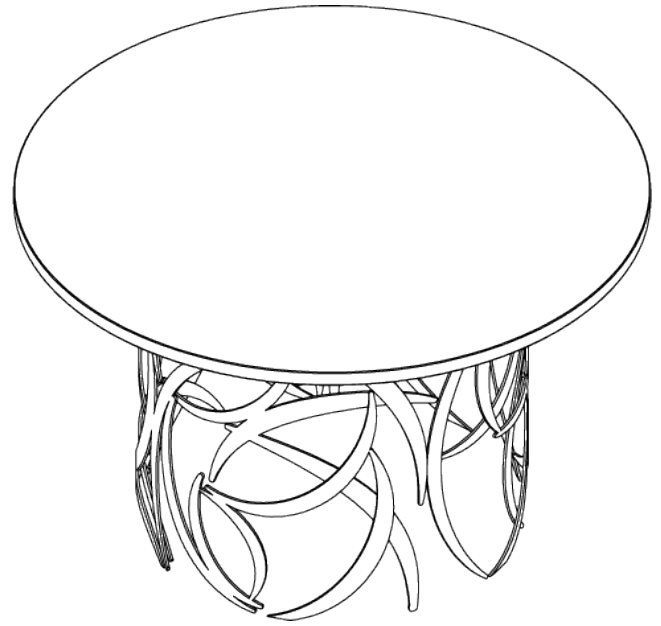

PORTA ROMANA

Miro Centre Table Large

CRT04L | French Brass

French Brass shown with Dark Fumed Oak Top

HEIGHT
750mm | 29 3/4"

CONSTRUCTED FROM
Forged steel with decorative finish
and oak veneer top

DIAMETER
1200mm | 47 1/4"

WEIGHT
59.5 kg | 130.9 lbs

FINISHES
1 French Brass

Miro Centre Table Large

CRT04L

HEIGHT
750mm | 29 3/4"

DIAMETER
1200mm | 47 1/4"

© Porta Romana 2022

Dimensions and weights are provided as a guide. All Porta Romana Products are made by hand and variations can occur in some products. The products you are buying or marketing are exclusive designs belonging to Porta Romana. Please do not submit design sheets featuring our products to other manufacturing companies nor to other parties who might. Any manufacturer found to be reproducing Porta Romana products will be breaching copyright law and will be actively pursued