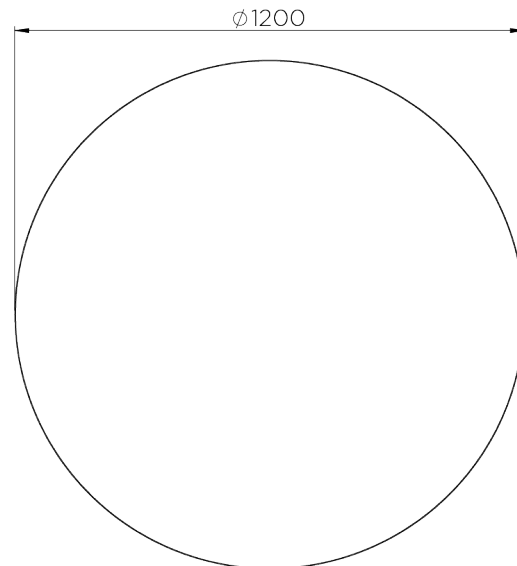

PORTA ROMANA

Miro Centre Table Large

CRT04L | French Brass

French Brass shown with Dark Fumed Oak Top

HEIGHT
750mm | 29 3/4"

CONSTRUCTED FROM
Forged steel with decorative finish
and oak veneer top

DIAMETER
1200mm | 47 1/4"

WEIGHT
59.5 kg | 130.9 lbs

FINISHES
1 French Brass

Miro Centre Table Large

CRT04L

HEIGHT
750mm | 29 3/4"

DIAMETER
1200mm | 47 1/4"

© Porta Romana 2022

Dimensions and weights are provided as a guide. All Porta Romana Products are made by hand and variations can occur in some products. The products you are buying or marketing are exclusive designs belonging to Porta Romana. Please do not submit design sheets featuring our products to other manufacturing companies nor to other parties who might. Any manufacturer found to be reproducing Porta Romana products will be breaching copyright law and will be actively pursued