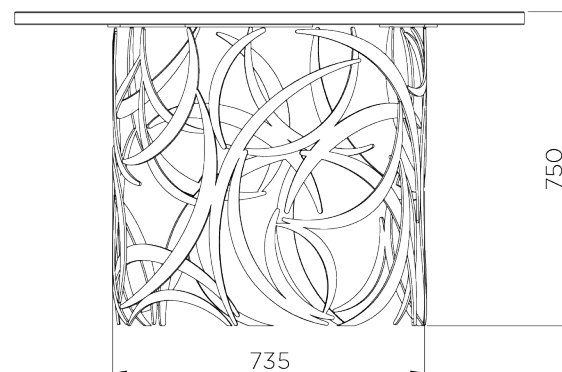

PORTA ROMANA

Miro Centre Table Large

CRT04L | French Brass

French Brass shown with Dark Fumed Oak Top

HEIGHT
750mm | 29 3/4"

CONSTRUCTED FROM
Forged steel with decorative finish
and oak veneer top

DIAMETER
1200mm | 47 1/4"

WEIGHT
59.5 kg | 130.9 lbs

FINISHES
1 French Brass

Miro Centre Table Large

CRT04L

HEIGHT
750mm | 29 3/4"

DIAMETER
1200mm | 47 1/4"

© Porta Romana 2022

Dimensions and weights are provided as a guide. All Porta Romana Products are made by hand and variations can occur in some products. The products you are buying or marketing are exclusive designs belonging to Porta Romana. Please do not submit design sheets featuring our products to other manufacturing companies nor to other parties who might. Any manufacturer found to be reproducing Porta Romana products will be breaching copyright law and will be actively pursued