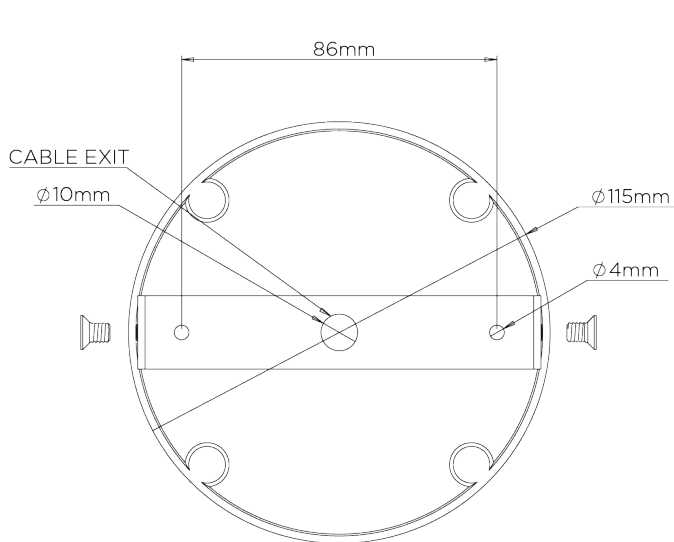

## Mini Orbit Pendant

MCL55 | Bright Brass - Milk Glass

Shown in Bright Brass with Milk Glass

**WIDTH**  
120mm | 4 3/4"

**WEIGHT**  
1.3 kg | 2.86 lbs

**MAX WATTAGE**  
25W

**MINIMUM DROP**  
320mm | 12 3/4"

**LAMP**  
1 x 320lm (3w) LED G9 Capsule

**MAXIMUM DROP**  
1195mm | 47"

**VOLTAGE**  
220-240V

**DROPS AVAILABLE**  
1195 / Custom

**FLEX AND SWITCH**  
Small lampholder and Rosier Grey  
Fabric flex

---

**FINISHES**  
1 Bright Brass - Milk Glass

# Mini Orbit Pendant

MCL55

WIDTH  
120mm | 4 3/4"

MINIMUM DROP  
320mm | 12 3/4"

MAXIMUM DROP  
1195mm | 47"

DROPS AVAILABLE  
1195 / Custom

CEILING ROSE DETAIL

© Porta Romana 2022