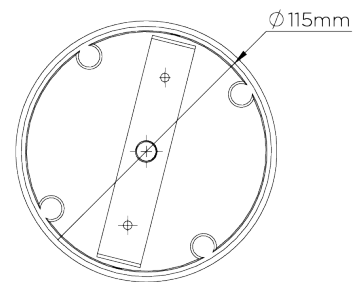

## Mini Orbit Pendant

MCL55 | Bright Brass - Milk Glass

Shown in Bright Brass with Milk Glass

**WIDTH**  
120mm | 4 3/4"

**WEIGHT**  
1.3 kg | 2.86 lbs

**MAX WATTAGE**  
25W

**MINIMUM DROP**  
320mm | 12 3/4"

**LAMP**  
1 x 320lm (3w) LED G9 Capsule

**MAXIMUM DROP**  
1195mm | 47"

**VOLTAGE**  
220-240V

**DROPS AVAILABLE**  
1195 / Custom

**FLEX AND SWITCH**  
Small lampholder and Rosier Grey  
Fabric flex

---

**FINISHES**  
1 Bright Brass - Milk Glass

# Mini Orbit Pendant

MCL55

WIDTH  
120mm | 4 3/4"

MINIMUM DROP  
320mm | 12 3/4"

MAXIMUM DROP  
1195mm | 47"

DROPS AVAILABLE  
1195 / Custom

CEILING ROSE DETAIL

© Porta Romana 2022