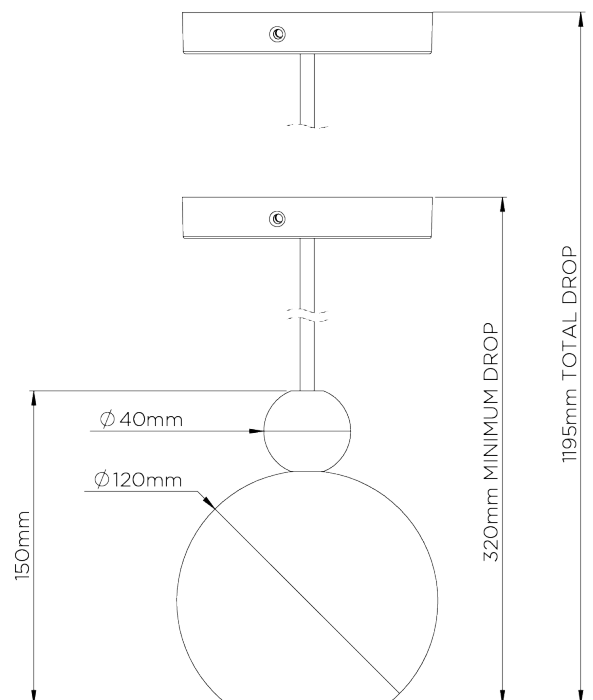

## Mini Orbit Pendant

MCL55 | Bright Brass - Milk Glass

Shown in Bright Brass with Milk Glass

**WIDTH**  
120mm | 4 3/4"

**WEIGHT**  
1.3 kg | 2.86 lbs

**MAX WATTAGE**  
25W

**MINIMUM DROP**  
320mm | 12 3/4"

**LAMP**  
1 x 320lm (3w) LED G9 Capsule

**MAXIMUM DROP**  
1195mm | 47"

**VOLTAGE**  
220-240V

**DROPS AVAILABLE**  
1195 / Custom

**FLEX AND SWITCH**  
Small lampholder and Rosier Grey  
Fabric flex

---

**FINISHES**  
1 Bright Brass - Milk Glass

# Mini Orbit Pendant

MCL55

WIDTH  
120mm | 4 3/4"

MINIMUM DROP  
320mm | 12 3/4"

MAXIMUM DROP  
1195mm | 47"

DROPS AVAILABLE  
1195 / Custom

CEILING ROSE DETAIL

© Porta Romana 2022