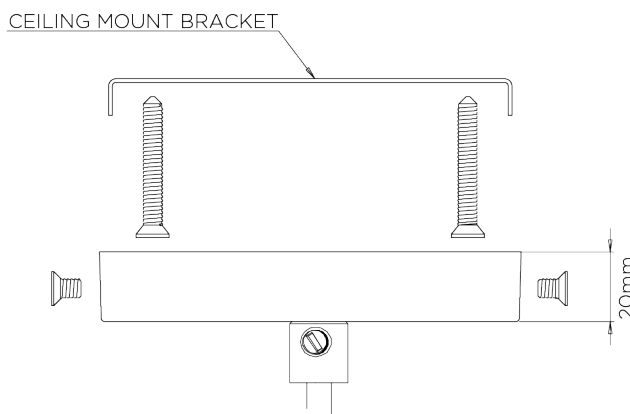

## Mini Orbit Pendant

MCL55 | Bright Brass - Milk Glass

Shown in Bright Brass with Milk Glass

**WIDTH**  
120mm | 4 3/4"

**WEIGHT**  
1.3 kg | 2.86 lbs

**MAX WATTAGE**  
25W

**MINIMUM DROP**  
320mm | 12 3/4"

**LAMP**  
1 x 320lm (3w) LED G9 Capsule

**MAXIMUM DROP**  
1195mm | 47"

**VOLTAGE**  
220-240V

**DROPS AVAILABLE**  
1195 / Custom

**FLEX AND SWITCH**  
Small lampholder and Rosier Grey  
Fabric flex

---

**FINISHES**  
1 Bright Brass - Milk Glass

# Mini Orbit Pendant

MCL55

WIDTH  
120mm | 4 3/4"

MINIMUM DROP  
320mm | 12 3/4"

MAXIMUM DROP  
1195mm | 47"

DROPS AVAILABLE  
1195 / Custom

CEILING ROSE DETAIL

© Porta Romana 2022