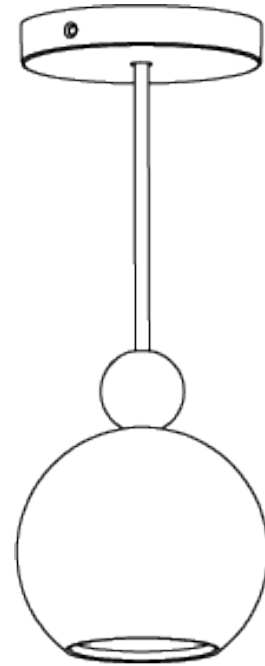

## Mini Orbit Pendant

MCL55 | Bright Brass - Milk Glass

Shown in Bright Brass with Milk Glass

**WIDTH**  
120mm | 4 3/4"

**WEIGHT**  
1.3 kg | 2.86 lbs

**MAX WATTAGE**  
25W

**MINIMUM DROP**  
320mm | 12 3/4"

**LAMP**  
1 x 320lm (3w) LED G9 Capsule

**MAXIMUM DROP**  
1195mm | 47"

**VOLTAGE**  
220-240V

**DROPS AVAILABLE**  
1195 / Custom

**FLEX AND SWITCH**  
Small lampholder and Rosier Grey  
Fabric flex

---

**FINISHES**  
1 Bright Brass - Milk Glass

# Mini Orbit Pendant

MCL55

WIDTH  
120mm | 4 3/4"

MINIMUM DROP  
320mm | 12 3/4"

MAXIMUM DROP  
1195mm | 47"

DROPS AVAILABLE  
1195 / Custom

CEILING ROSE DETAIL

© Porta Romana 2022