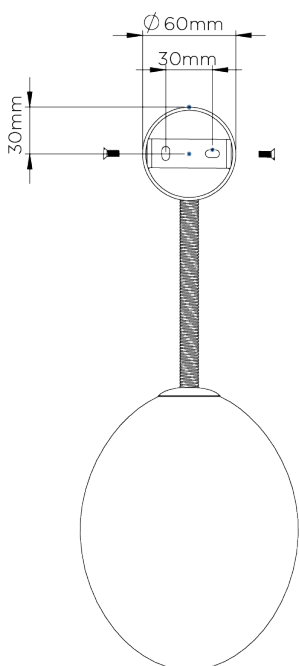

PORTA ROMANA

Mimi's Robin Wall Light

TWL127 | Stucco Plaster White

Shown in Stucco Plaster White

HEIGHT
360mm | 14 1/4"

WIDTH
135mm | 5 1/2"

CONSTRUCTED FROM
Painted and twine wrapped steel with 25W
porcelain cast egg

WEIGHT
1 kg | 2.2 lbs

PROJECTION
220mm | 8 3/4"

MAX WATTAGE

LAMP
1 x 320lm (3w) LED G9 Capsule

VOLTAGE
220-240V

FINISHES
1 Stucco Plaster White

Mimi's Robin Wall Light

TWL127

HEIGHT
360mm | 14 1/4"

WIDTH
135mm | 5 1/2"

© Porta Romana 2022

Dimensions and weights are provided as a guide. All Porta Romana Products are made by hand and variations can occur in some products. The products you are buying or marketing are exclusive designs belonging to Porta Romana. Please do not submit design sheets featuring our products to other manufacturing companies nor to other parties who might. Any manufacturer found to be reproducing Porta Romana products will be breaching copyright law and will be actively pursued