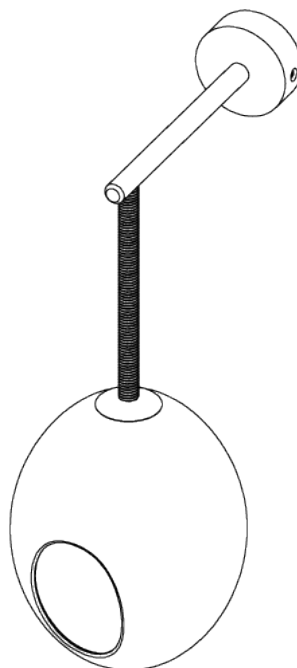

PORTA ROMANA

Mimi's Robin Wall Light

TWL127 | Stucco Plaster White

Shown in Stucco Plaster White

HEIGHT
360mm | 14 1/4"

WIDTH
135mm | 5 1/2"

CONSTRUCTED FROM
Painted and twine wrapped steel with 25W
porcelain cast egg

WEIGHT
1 kg | 2.2 lbs

PROJECTION
220mm | 8 3/4"

MAX WATTAGE

LAMP
1 x 320lm (3w) LED G9 Capsule

VOLTAGE
220-240V

FINISHES
1 Stucco Plaster White

Mimi's Robin Wall Light

TWL127

HEIGHT
360mm | 14 1/4"

WIDTH
135mm | 5 1/2"

© Porta Romana 2022

Dimensions and weights are provided as a guide. All Porta Romana Products are made by hand and variations can occur in some products. The products you are buying or marketing are exclusive designs belonging to Porta Romana. Please do not submit design sheets featuring our products to other manufacturing companies nor to other parties who might. Any manufacturer found to be reproducing Porta Romana products will be breaching copyright law and will be actively pursued