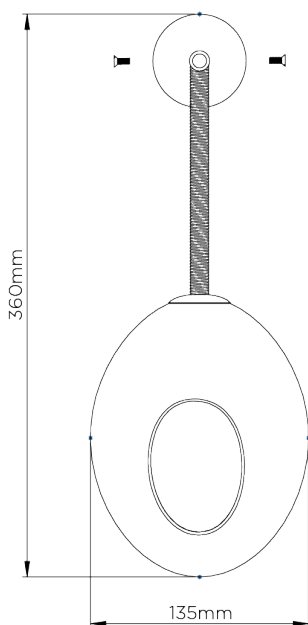

PORTA ROMANA

Mimi's Robin Wall Light

TWL127 | Stucco Plaster White

Shown in Stucco Plaster White

HEIGHT
360mm | 14 1/4"

WIDTH
135mm | 5 1/2"

CONSTRUCTED FROM
Painted and twine wrapped steel with 25W
porcelain cast egg

WEIGHT
1 kg | 2.2 lbs

PROJECTION
220mm | 8 3/4"

MAX WATTAGE

LAMP
1 x 320lm (3w) LED G9 Capsule

VOLTAGE
220-240V

FINISHES
1 Stucco Plaster White

Mimi's Robin Wall Light

TWL127

HEIGHT
360mm | 14 1/4"

WIDTH
135mm | 5 1/2"

© Porta Romana 2022

Dimensions and weights are provided as a guide. All Porta Romana Products are made by hand and variations can occur in some products. The products you are buying or marketing are exclusive designs belonging to Porta Romana. Please do not submit design sheets featuring our products to other manufacturing companies nor to other parties who might. Any manufacturer found to be reproducing Porta Romana products will be breaching copyright law and will be actively pursued