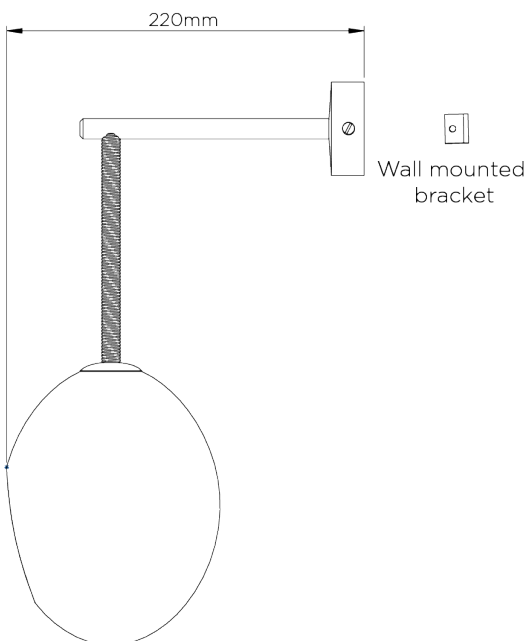

PORTA ROMANA

Mimi's Robin Wall Light

TWL127 | Stucco Plaster White

Shown in Stucco Plaster White

HEIGHT
360mm | 14 1/4"

WIDTH
135mm | 5 1/2"

CONSTRUCTED FROM
Painted and twine wrapped steel with 25W
porcelain cast egg

WEIGHT
1 kg | 2.2 lbs

PROJECTION
220mm | 8 3/4"

MAX WATTAGE

LAMP
1 x 320lm (3w) LED G9 Capsule

VOLTAGE
220-240V

FINISHES
1 Stucco Plaster White

Mimi's Robin Wall Light

TWL127

HEIGHT
360mm | 14 1/4"

WIDTH
135mm | 5 1/2"

© Porta Romana 2022

Dimensions and weights are provided as a guide. All Porta Romana Products are made by hand and variations can occur in some products. The products you are buying or marketing are exclusive designs belonging to Porta Romana. Please do not submit design sheets featuring our products to other manufacturing companies nor to other parties who might. Any manufacturer found to be reproducing Porta Romana products will be breaching copyright law and will be actively pursued