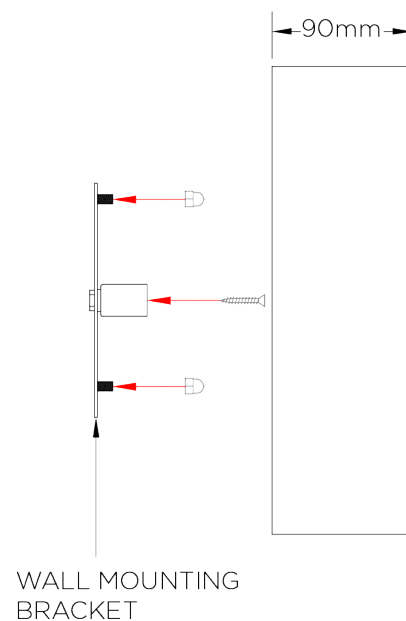

## Metal Curl Wall Light

TWL57 | French Brass

Shown in French Brass

**HEIGHT**  
300mm | 12"

**CONSTRUCTED FROM**  
Aluminium and steel with decorative finish

**MAX WATTAGE**  
40W

**WIDTH**  
215mm | 8 1/2"

# Metal Curl Wall Light

TWL57

HEIGHT  
300mm | 12"

WIDTH  
215mm | 8 1/2"

BACK

FRONT

WALL MOUNTING  
BRACKET

SIDE