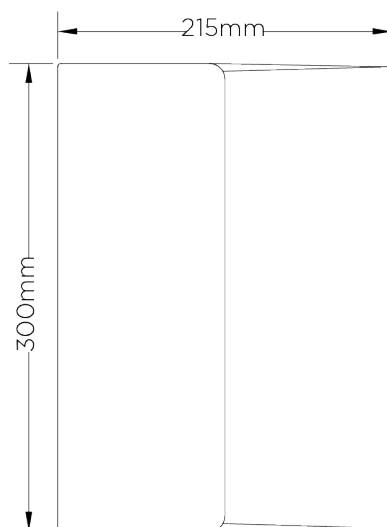

## Metal Curl Wall Light

TWL57 | French Brass

Shown in French Brass

**HEIGHT**  
300mm | 12"

**CONSTRUCTED FROM**  
Aluminium and steel with decorative finish

**MAX WATTAGE**  
40W

**WIDTH**  
215mm | 8 1/2"

# Metal Curl Wall Light

TWL57

HEIGHT  
300mm | 12"

WIDTH  
215mm | 8 1/2"

BACK

FRONT

WALL MOUNTING  
BRACKET

SIDE