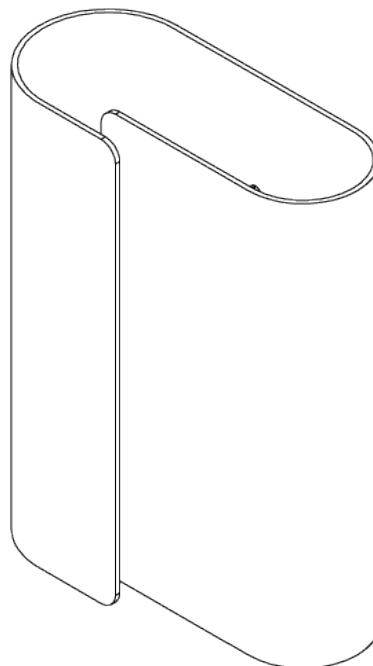

## Metal Curl Wall Light

TWL57 | French Brass

Shown in French Brass

**HEIGHT**  
300mm | 12"

**CONSTRUCTED FROM**  
Aluminium and steel with decorative finish

**MAX WATTAGE**  
40W

**WIDTH**  
215mm | 8 1/2"

**WEIGHT**  
2.7 kg | 5.94 lbs

**LAMP**  
1 x 320lm (3w) LED G9 Capsule

**PROJECTION**  
90mm | 3 3/4"

**VOLTAGE**  
220-240V

# Metal Curl Wall Light

TWL57

HEIGHT  
300mm | 12"

WIDTH  
215mm | 8 1/2"

BACK

FRONT

WALL MOUNTING  
BRACKET

SIDE