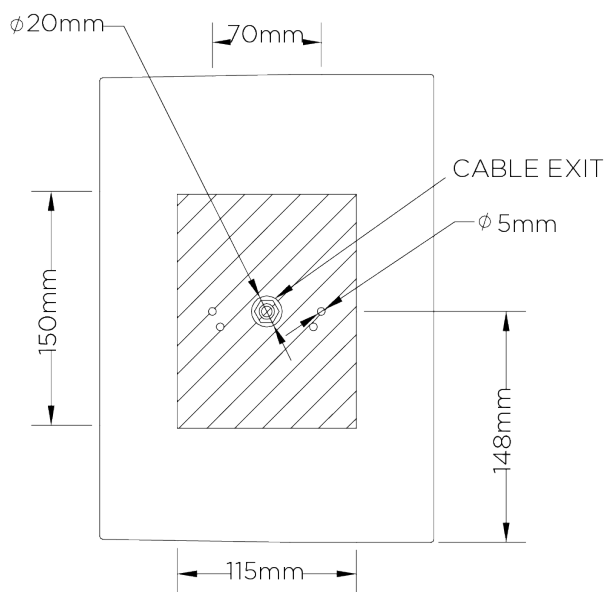

## Metal Curl Wall Light

TWL57 | French Brass

Shown in French Brass

**HEIGHT**  
300mm | 12"

**CONSTRUCTED FROM**  
Aluminium and steel with decorative finish

**MAX WATTAGE**  
40W

**WIDTH**  
215mm | 8 1/2"

# Metal Curl Wall Light

TWL57

HEIGHT  
300mm | 12"

WIDTH  
215mm | 8 1/2"

BACK

FRONT

WALL MOUNTING  
BRACKET

SIDE