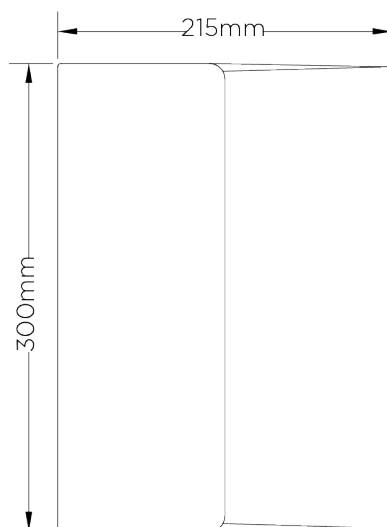

PORTA ROMANA

Metal Curl Wall Light

TWL57 | Burnished Silver

Shown in Burnished Silver

HEIGHT
300mm | 12"

WIDTH
215mm | 8 1/2"

CONSTRUCTED FROM
Aluminium and steel with decorative finish

WEIGHT
2.7 kg | 5.94 lbs

PROJECTION
90mm | 3 3/4"

MAX WATTAGE
40W

LAMP
1 x 320lm (3w) LED G9 Capsule

VOLTAGE
220-240V

FINISHES
1 Burnished Silver
2 French Brass

Metal Curl Wall Light

TWL57

HEIGHT
300mm | 12"

WIDTH
215mm | 8 1/2"

BACK

FRONT

SIDE

© Porta Romana 2022

Dimensions and weights are provided as a guide. All Porta Romana Products are made by hand and variations can occur in some products. The products you are buying or marketing are exclusive designs belonging to Porta Romana. Please do not submit design sheets featuring our products to other manufacturing companies nor to other parties who might. Any manufacturer found to be reproducing Porta Romana products will be breaching copyright law and will be actively pursued