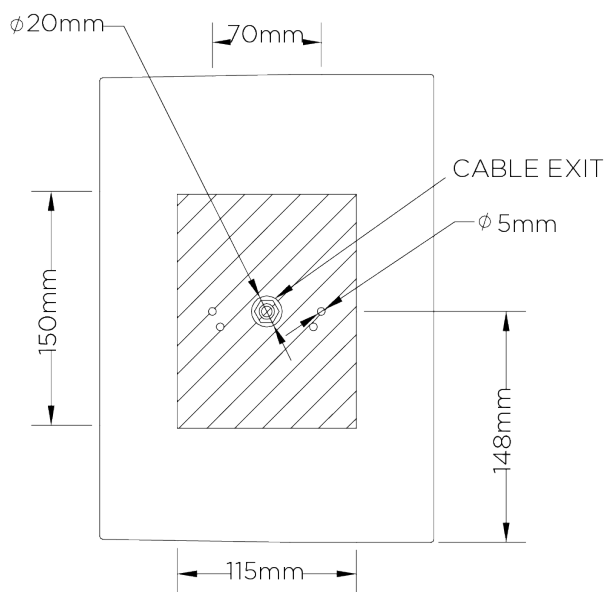

PORTA ROMANA

Metal Curl Wall Light

TWL57 | Burnished Silver

Shown in Burnished Silver

HEIGHT
300mm | 12"

WIDTH
215mm | 8 1/2"

CONSTRUCTED FROM
Aluminium and steel with decorative finish

WEIGHT
2.7 kg | 5.94 lbs

PROJECTION
90mm | 3 3/4"

MAX WATTAGE
40W

LAMP
1 x 320lm (3w) LED G9 Capsule

VOLTAGE
220-240V

FINISHES
1 Burnished Silver
2 French Brass

Metal Curl Wall Light

TWL57

HEIGHT
300mm | 12"

WIDTH
215mm | 8 1/2"

BACK

FRONT

SIDE

© Porta Romana 2022

Dimensions and weights are provided as a guide. All Porta Romana Products are made by hand and variations can occur in some products. The products you are buying or marketing are exclusive designs belonging to Porta Romana. Please do not submit design sheets featuring our products to other manufacturing companies nor to other parties who might. Any manufacturer found to be reproducing Porta Romana products will be breaching copyright law and will be actively pursued