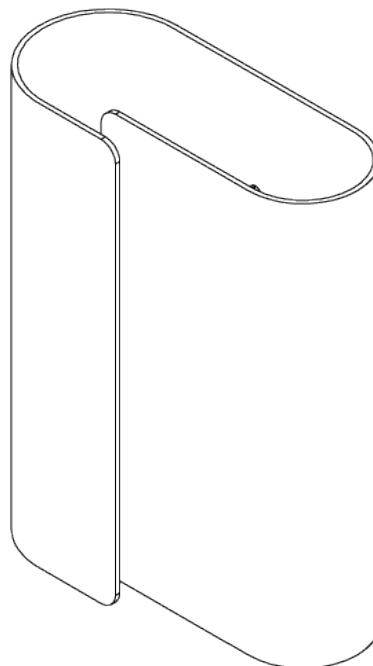

PORTA ROMANA

Metal Curl Wall Light

TWL57 | Burnished Silver

Shown in Burnished Silver

HEIGHT
300mm | 12"

WIDTH
215mm | 8 1/2"

CONSTRUCTED FROM
Aluminium and steel with decorative finish

WEIGHT
2.7 kg | 5.94 lbs

PROJECTION
90mm | 3 3/4"

MAX WATTAGE
40W

LAMP
1 x 320lm (3w) LED G9 Capsule

VOLTAGE
220-240V

FINISHES
1 Burnished Silver
2 French Brass

Metal Curl Wall Light

TWL57

HEIGHT
300mm | 12"

WIDTH
215mm | 8 1/2"

BACK

FRONT

SIDE

© Porta Romana 2022

Dimensions and weights are provided as a guide. All Porta Romana Products are made by hand and variations can occur in some products. The products you are buying or marketing are exclusive designs belonging to Porta Romana. Please do not submit design sheets featuring our products to other manufacturing companies nor to other parties who might. Any manufacturer found to be reproducing Porta Romana products will be breaching copyright law and will be actively pursued