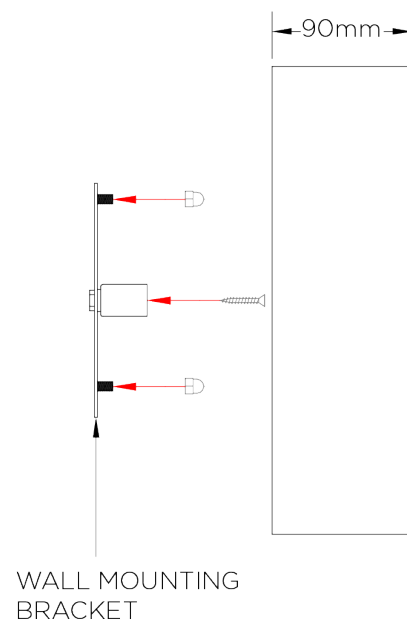

PORTA ROMANA

Metal Curl Wall Light

TWL57 | Burnished Silver

Shown in Burnished Silver

HEIGHT
300mm | 12"

WIDTH
215mm | 8 1/2"

CONSTRUCTED FROM
Aluminium and steel with decorative finish

WEIGHT
2.7 kg | 5.94 lbs

PROJECTION
90mm | 3 3/4"

MAX WATTAGE
40W

LAMP
1 x 320lm (3w) LED G9 Capsule

VOLTAGE
220-240V

FINISHES
1 Burnished Silver
2 French Brass

Metal Curl Wall Light

TWL57

HEIGHT
300mm | 12"

WIDTH
215mm | 8 1/2"

BACK

FRONT

SIDE

© Porta Romana 2022

Dimensions and weights are provided as a guide. All Porta Romana Products are made by hand and variations can occur in some products. The products you are buying or marketing are exclusive designs belonging to Porta Romana. Please do not submit design sheets featuring our products to other manufacturing companies nor to other parties who might. Any manufacturer found to be reproducing Porta Romana products will be breaching copyright law and will be actively pursued