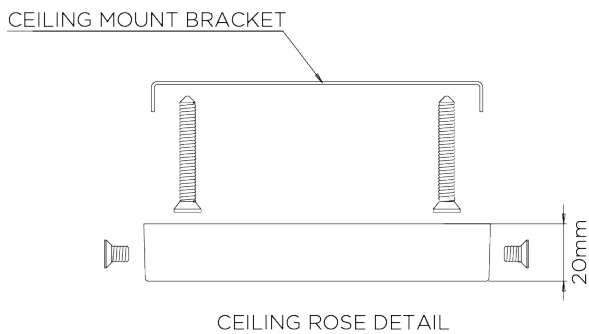

## Medium Quantum Chandelier

MCL60M | New Gold

New Gold with Clear Glass

**WIDTH**  
1505mm | 59 1/4"

**CONSTRUCTED FROM**  
Steel with decorative finish and glass 5" Top Hat spheres

**RECOMMENDED SHADE**

**DEPTH**  
550mm | 21 3/4"

**MAX WATTAGE**  
12 x 25W

**MINIMUM DROP**  
1290mm | 51"

**LAMP**  
12 x 450lm (5w) LED E14 Candle

**MAXIMUM DROP**  
1290mm | 51"

**VOLTAGE**  
220-240V

**DROPS AVAILABLE**  
1290mm / Custom

**FLEX AND SWITCH**  
Brass lampholder and Gold Silk flex

## MCL60M

**WIDTH**  
1505mm | 59 1/4"

**DEPTH**  
550mm | 21 3/4"

**MINIMUM DROP**  
1290mm | 51"

**MAXIMUM DROP**  
1290mm | 51"

**DROPS AVAILABLE**  
1290mm / Custom

© Porta Romana 2022

Dimensions and weights are provided as a guide. All Porta Romana Products are made by hand and variations can occur in some products. The products you are buying or marketing are exclusive designs belonging to Porta Romana. Please do not submit design sheets featuring our products to other manufacturing companies nor to other parties who might. Any manufacturer found to be reproducing Porta Romana products will be breaching copyright law and will be actively pursued