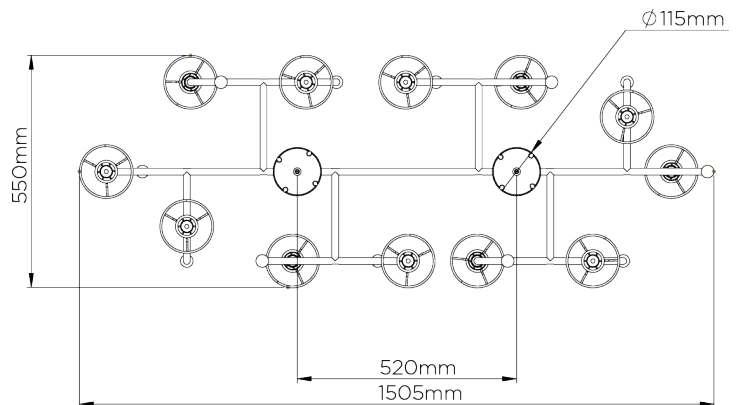

## Medium Quantum Chandelier

MCL60M | New Gold

New Gold with Clear Glass

**WIDTH**  
1505mm | 59 1/4"

**CONSTRUCTED FROM**  
Steel with decorative finish and glass 5" Top Hat spheres

**RECOMMENDED SHADE**

**DEPTH**  
550mm | 21 3/4"

**MAX WATTAGE**  
12 x 25W

**MINIMUM DROP**  
1290mm | 51"

**LAMP**  
12 x 450lm (5w) LED E14 Candle

**MAXIMUM DROP**  
1290mm | 51"

**VOLTAGE**  
220-240V

**DROPS AVAILABLE**  
1290mm / Custom

**FLEX AND SWITCH**  
Brass lampholder and Gold Silk flex

## MCL60M

**WIDTH**  
1505mm | 59 1/4"

**DEPTH**  
550mm | 21 3/4"

**MINIMUM DROP**  
1290mm | 51"

**MAXIMUM DROP**  
1290mm | 51"

**DROPS AVAILABLE**  
1290mm / Custom

© Porta Romana 2022

Dimensions and weights are provided as a guide. All Porta Romana Products are made by hand and variations can occur in some products. The products you are buying or marketing are exclusive designs belonging to Porta Romana. Please do not submit design sheets featuring our products to other manufacturing companies nor to other parties who might. Any manufacturer found to be reproducing Porta Romana products will be breaching copyright law and will be actively pursued