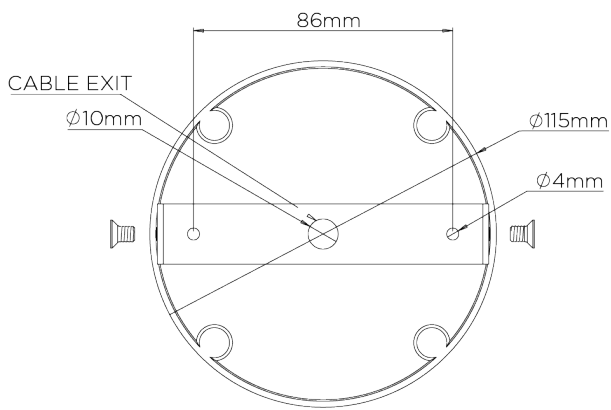

## Medium Quantum Chandelier

MCL60M | New Gold

New Gold with Clear Glass

**WIDTH**  
1505mm | 59 1/4"

**CONSTRUCTED FROM**  
Steel with decorative finish and glass 5" Top Hat spheres

**RECOMMENDED SHADE**

**DEPTH**  
550mm | 21 3/4"

**MAX WATTAGE**  
12 x 25W

**MINIMUM DROP**  
1290mm | 51"

**LAMP**  
12 x 450lm (5w) LED E14 Candle

**MAXIMUM DROP**  
1290mm | 51"

**VOLTAGE**  
220-240V

**DROPS AVAILABLE**  
1290mm / Custom

**FLEX AND SWITCH**  
Brass lampholder and Gold Silk flex

## MCL60M

**WIDTH**  
1505mm | 59 1/4"

**DEPTH**  
550mm | 21 3/4"

**MINIMUM DROP**  
1290mm | 51"

**MAXIMUM DROP**  
1290mm | 51"

**DROPS AVAILABLE**  
1290mm / Custom

© Porta Romana 2022

Dimensions and weights are provided as a guide. All Porta Romana Products are made by hand and variations can occur in some products. The products you are buying or marketing are exclusive designs belonging to Porta Romana. Please do not submit design sheets featuring our products to other manufacturing companies nor to other parties who might. Any manufacturer found to be reproducing Porta Romana products will be breaching copyright law and will be actively pursued