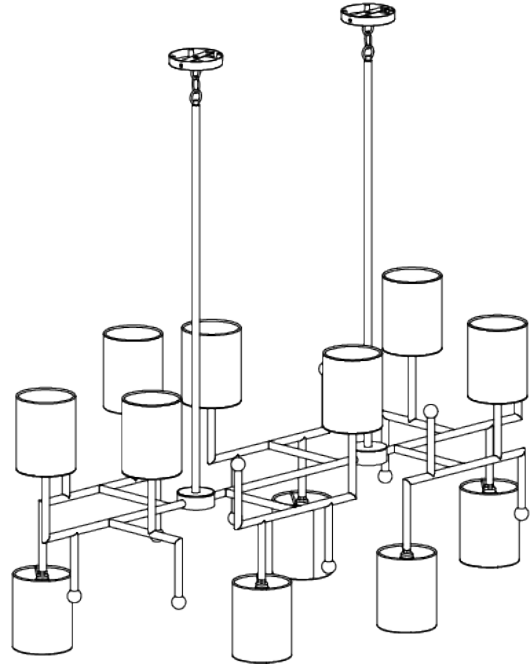

## Medium Quantum Chandelier

MCL60M | New Gold

New Gold with Clear Glass

**WIDTH**  
1505mm | 59 1/4"

**CONSTRUCTED FROM**  
Steel with decorative finish and glass 5" Top Hat spheres

**RECOMMENDED SHADE**

**DEPTH**  
550mm | 21 3/4"

**MAX WATTAGE**  
12 x 25W

**MINIMUM DROP**  
1290mm | 51"

**LAMP**  
12 x 450lm (5w) LED E14 Candle

**MAXIMUM DROP**  
1290mm | 51"

**VOLTAGE**  
220-240V

**DROPS AVAILABLE**  
1290mm / Custom

**FLEX AND SWITCH**  
Brass lampholder and Gold Silk flex

## MCL60M

**WIDTH**  
1505mm | 59 1/4"

**DEPTH**  
550mm | 21 3/4"

**MINIMUM DROP**  
1290mm | 51"

**MAXIMUM DROP**  
1290mm | 51"

**DROPS AVAILABLE**  
1290mm / Custom

© Porta Romana 2022

Dimensions and weights are provided as a guide. All Porta Romana Products are made by hand and variations can occur in some products. The products you are buying or marketing are exclusive designs belonging to Porta Romana. Please do not submit design sheets featuring our products to other manufacturing companies nor to other parties who might. Any manufacturer found to be reproducing Porta Romana products will be breaching copyright law and will be actively pursued