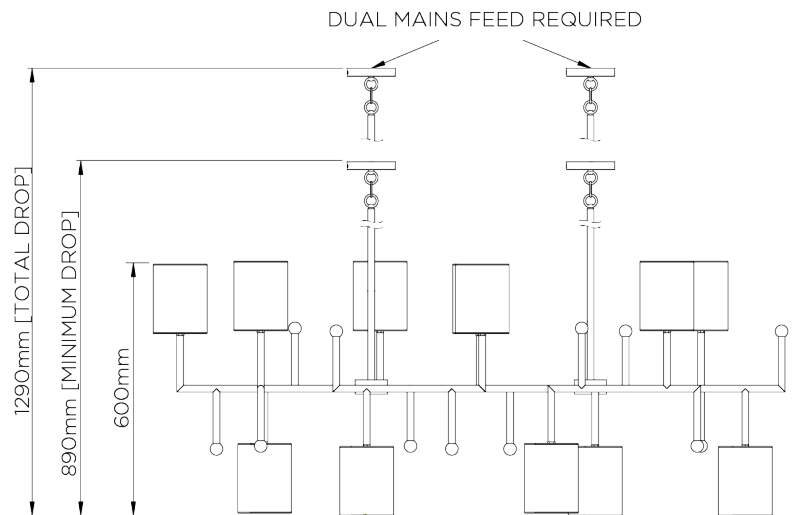

**MAX WATTAGE**  
12 x 25W

**MINIMUM DROP**  
1290mm | 51"

**LAMP**  
12 x 450lm (5w) LED E14 Candle

**MAXIMUM DROP**  
1290mm | 51"

**VOLTAGE**  
220-240V

**DROPS AVAILABLE**  
1290mm / Custom

**FLEX AND SWITCH**  
Brass lampholder and Gold Silk flex

## MCL60M

**WIDTH**  
1505mm | 59 1/4"

**DEPTH**  
550mm | 21 3/4"

**MINIMUM DROP**  
1290mm | 51"

**MAXIMUM DROP**  
1290mm | 51"

**DROPS AVAILABLE**  
1290mm / Custom

© Porta Romana 2022

Dimensions and weights are provided as a guide. All Porta Romana Products are made by hand and variations can occur in some products. The products you are buying or marketing are exclusive designs belonging to Porta Romana. Please do not submit design sheets featuring our products to other manufacturing companies nor to other parties who might. Any manufacturer found to be reproducing Porta Romana products will be breaching copyright law and will be actively pursued