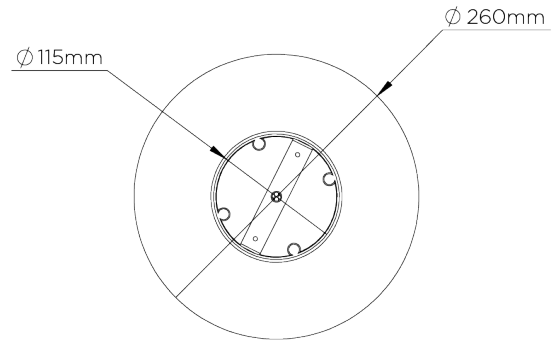

PORTA ROMANA

Medium Orb Pendant

MCL43M | Bright Silver

Clear Glass with Bright Silver

WIDTH
260mm | 10 1/4"

CONSTRUCTED FROM
Blown glass and brass with decorative finish

MAX WATTAGE
60W

MINIMUM DROP
470mm | 18 3/4"

WEIGHT
4.6 kg | 10.12 lbs

LAMP
1 x 700lm (8w) LED E27 GLS

MAXIMUM DROP
1430mm | 56 1/2"

VOLTAGE
220-240V

DROPS AVAILABLE
1430mm / Custom

FLEX AND SWITCH
Nickel lampholder and Grey Silk flex

FINISHES
1 Bright Gold
2 Bright Silver

Medium Orb Pendant

MCL43M

WIDTH
260mm | 10 1/4"

MINIMUM DROP
470mm | 18 3/4"

MAXIMUM DROP
1430mm | 56 1/2"

DROPS AVAILABLE
1430mm / Custom

CEILING ROSE DETAIL

© Porta Romana 2022