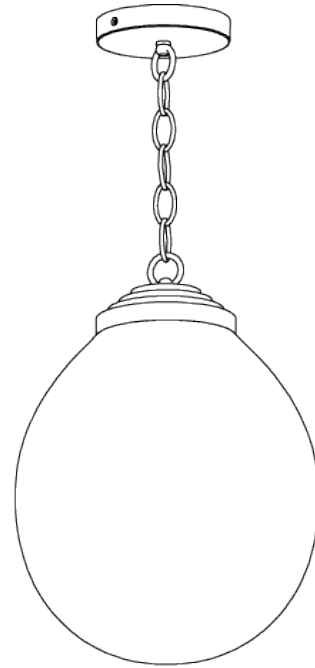

PORTA ROMANA

Medium Orb Pendant

MCL43M | Bright Silver

Clear Glass with Bright Silver

WIDTH
260mm | 10 1/4"

CONSTRUCTED FROM
Blown glass and brass with decorative finish

MAX WATTAGE
60W

MINIMUM DROP
470mm | 18 3/4"

WEIGHT
4.6 kg | 10.12 lbs

LAMP
1 x 700lm (8w) LED E27 GLS

MAXIMUM DROP
1430mm | 56 1/2"

VOLTAGE
220-240V

DROPS AVAILABLE
1430mm / Custom

FLEX AND SWITCH
Nickel lampholder and Grey Silk flex

FINISHES
1 Bright Gold
2 Bright Silver

Medium Orb Pendant

MCL43M

WIDTH
260mm | 10 1/4"

MINIMUM DROP
470mm | 18 3/4"

MAXIMUM DROP
1430mm | 56 1/2"

DROPS AVAILABLE
1430mm / Custom

CEILING ROSE DETAIL

© Porta Romana 2022