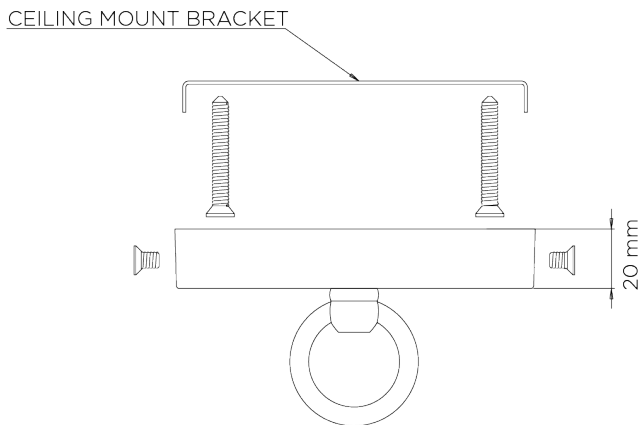

PORTA ROMANA

Medium Orb Pendant

MCL43M | Bright Silver

Clear Glass with Bright Silver

WIDTH
260mm | 10 1/4"

CONSTRUCTED FROM
Blown glass and brass with decorative finish

MAX WATTAGE
60W

MINIMUM DROP
470mm | 18 3/4"

WEIGHT
4.6 kg | 10.12 lbs

LAMP
1 x 700lm (8w) LED E27 GLS

MAXIMUM DROP
1430mm | 56 1/2"

VOLTAGE
220-240V

DROPS AVAILABLE
1430mm / Custom

FLEX AND SWITCH
Nickel lampholder and Grey Silk flex

FINISHES
1 Bright Gold
2 Bright Silver

Medium Orb Pendant

MCL43M

WIDTH
260mm | 10 1/4"

MINIMUM DROP
470mm | 18 3/4"

MAXIMUM DROP
1430mm | 56 1/2"

DROPS AVAILABLE
1430mm / Custom

CEILING ROSE DETAIL

© Porta Romana 2022