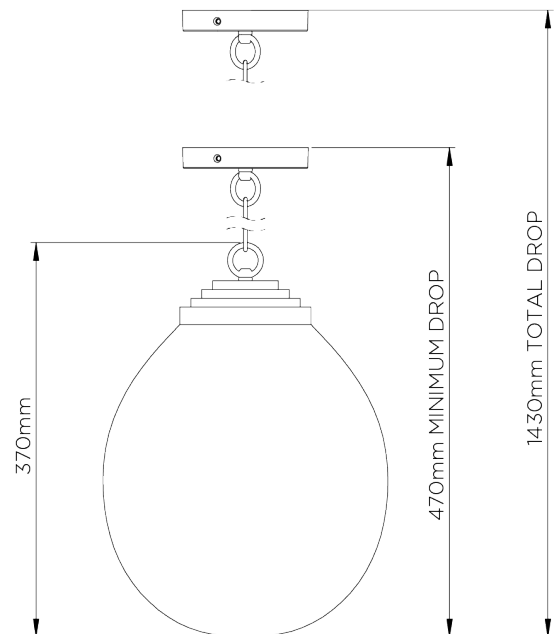

PORTA ROMANA

Medium Orb Pendant

MCL43M | Bright Silver

Clear Glass with Bright Silver

WIDTH
260mm | 10 1/4"

CONSTRUCTED FROM
Blown glass and brass with decorative finish

MAX WATTAGE
60W

MINIMUM DROP
470mm | 18 3/4"

WEIGHT
4.6 kg | 10.12 lbs

LAMP
1 x 700lm (8w) LED E27 GLS

MAXIMUM DROP
1430mm | 56 1/2"

VOLTAGE
220-240V

DROPS AVAILABLE
1430mm / Custom

FLEX AND SWITCH
Nickel lampholder and Grey Silk flex

FINISHES
1 Bright Gold
2 Bright Silver

Medium Orb Pendant

MCL43M

WIDTH
260mm | 10 1/4"

MINIMUM DROP
470mm | 18 3/4"

MAXIMUM DROP
1430mm | 56 1/2"

DROPS AVAILABLE
1430mm / Custom

CEILING ROSE DETAIL

© Porta Romana 2022