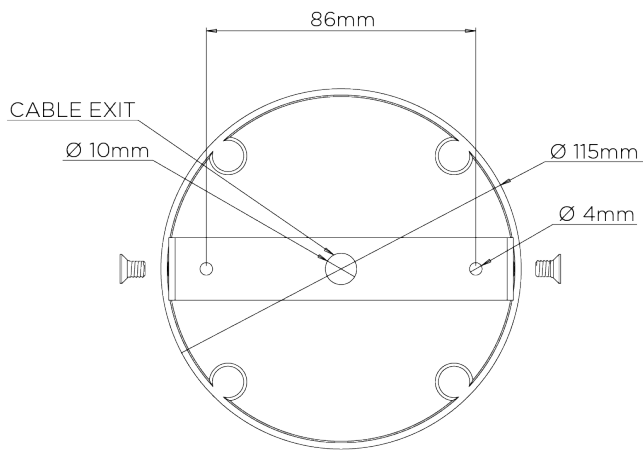

PORTA ROMANA

Medium Orb Pendant

MCL43M | Bright Silver

Clear Glass with Bright Silver

WIDTH
260mm | 10 1/4"

CONSTRUCTED FROM
Blown glass and brass with decorative finish

MAX WATTAGE
60W

MINIMUM DROP
470mm | 18 3/4"

WEIGHT
4.6 kg | 10.12 lbs

LAMP
1 x 700lm (8w) LED E27 GLS

MAXIMUM DROP
1430mm | 56 1/2"

VOLTAGE
220-240V

DROPS AVAILABLE
1430mm / Custom

FLEX AND SWITCH
Nickel lampholder and Grey Silk flex

FINISHES
1 Bright Gold
2 Bright Silver

Medium Orb Pendant

MCL43M

WIDTH
260mm | 10 1/4"

MINIMUM DROP
470mm | 18 3/4"

MAXIMUM DROP
1430mm | 56 1/2"

DROPS AVAILABLE
1430mm / Custom

CEILING ROSE DETAIL

© Porta Romana 2022