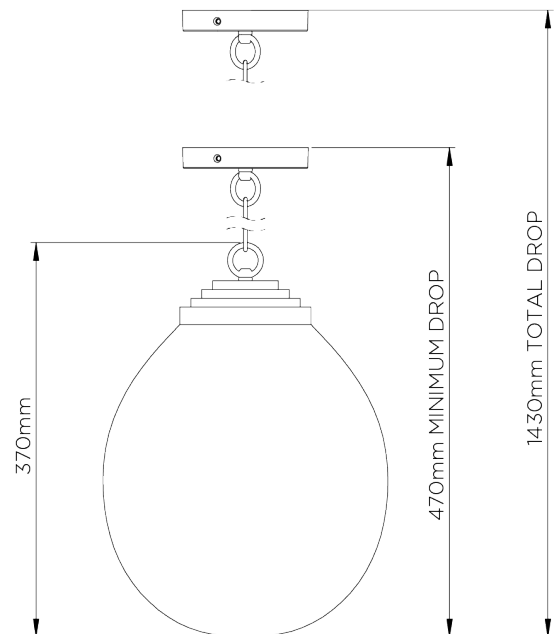

PORTA ROMANA

Medium Orb Pendant

MCL43M | Bright Gold

Clear Glass with Bright Gold

WIDTH
260mm | 10 1/4"

CONSTRUCTED FROM
Blown glass and brass with decorative finish

MAX WATTAGE
60W

MINIMUM DROP
470mm | 18 3/4"

WEIGHT
4.6 kg | 10.12 lbs

LAMP
1 x 700lm (8w) LED E27 GLS

MAXIMUM DROP
1430mm | 56 1/2"

VOLTAGE
220-240V

DROPS AVAILABLE
1430mm / Custom

FLEX AND SWITCH
Brass lampholder and Gold Silk flex

FINISHES
1 Bright Gold
2 Bright Silver

Medium Orb Pendant

MCL43M

WIDTH
260mm | 10 1/4"

MINIMUM DROP
470mm | 18 3/4"

MAXIMUM DROP
1430mm | 56 1/2"

DROPS AVAILABLE
1430mm / Custom

CEILING ROSE DETAIL

© Porta Romana 2022