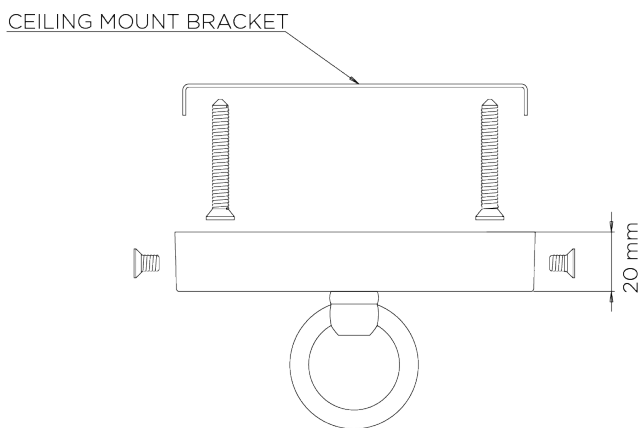

PORTA ROMANA

Medium Orb Pendant

MCL43M | Bright Gold

Clear Glass with Bright Gold

WIDTH
260mm | 10 1/4"

CONSTRUCTED FROM
Blown glass and brass with decorative finish

MAX WATTAGE
60W

MINIMUM DROP
470mm | 18 3/4"

WEIGHT
4.6 kg | 10.12 lbs

LAMP
1 x 700lm (8w) LED E27 GLS

MAXIMUM DROP
1430mm | 56 1/2"

VOLTAGE
220-240V

DROPS AVAILABLE
1430mm / Custom

FLEX AND SWITCH
Brass lampholder and Gold Silk flex

FINISHES
1 Bright Gold
2 Bright Silver

Medium Orb Pendant

MCL43M

WIDTH
260mm | 10 1/4"

MINIMUM DROP
470mm | 18 3/4"

MAXIMUM DROP
1430mm | 56 1/2"

DROPS AVAILABLE
1430mm / Custom

CEILING ROSE DETAIL

© Porta Romana 2022