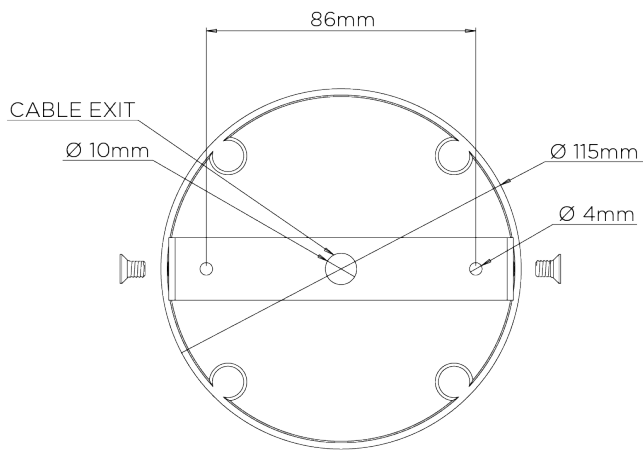

PORTA ROMANA

Medium Orb Pendant

MCL43M | Bright Gold

Clear Glass with Bright Gold

WIDTH
260mm | 10 1/4"

CONSTRUCTED FROM
Blown glass and brass with decorative finish

MAX WATTAGE
60W

MINIMUM DROP
470mm | 18 3/4"

WEIGHT
4.6 kg | 10.12 lbs

LAMP
1 x 700lm (8w) LED E27 GLS

MAXIMUM DROP
1430mm | 56 1/2"

VOLTAGE
220-240V

DROPS AVAILABLE
1430mm / Custom

FLEX AND SWITCH
Brass lampholder and Gold Silk flex

FINISHES
1 Bright Gold
2 Bright Silver

Medium Orb Pendant

MCL43M

WIDTH
260mm | 10 1/4"

MINIMUM DROP
470mm | 18 3/4"

MAXIMUM DROP
1430mm | 56 1/2"

DROPS AVAILABLE
1430mm / Custom

CEILING ROSE DETAIL

© Porta Romana 2022