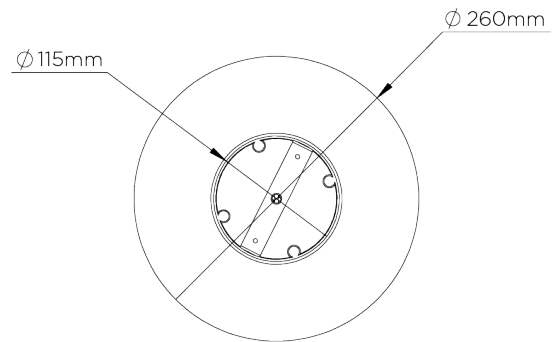

PORTA ROMANA

Medium Orb Pendant

MCL43M | Bright Gold

Clear Glass with Bright Gold

WIDTH
260mm | 10 1/4"

CONSTRUCTED FROM
Blown glass and brass with decorative finish

MAX WATTAGE
60W

MINIMUM DROP
470mm | 18 3/4"

WEIGHT
4.6 kg | 10.12 lbs

LAMP
1 x 700lm (8w) LED E27 GLS

MAXIMUM DROP
1430mm | 56 1/2"

VOLTAGE
220-240V

DROPS AVAILABLE
1430mm / Custom

FLEX AND SWITCH
Brass lampholder and Gold Silk flex

FINISHES
1 Bright Gold
2 Bright Silver

Medium Orb Pendant

MCL43M

WIDTH
260mm | 10 1/4"

MINIMUM DROP
470mm | 18 3/4"

MAXIMUM DROP
1430mm | 56 1/2"

DROPS AVAILABLE
1430mm / Custom

CEILING ROSE DETAIL

© Porta Romana 2022