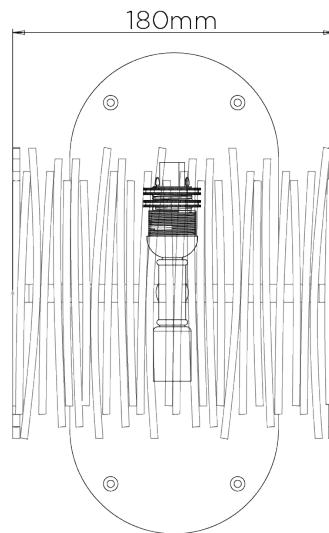

PORTA ROMANA

Matchstick Wall Light

TWL64 | White Gold

White Gold shown with 6 1/2" Matchstick in Putty

HEIGHT
430mm | 17"

CONSTRUCTED FROM
Forged steel with decorative finish

RECOMMENDED SHADE
6.5" Matchstick

HEIGHT WITH SHADE
430mm | 17"

WEIGHT
1.4 kg | 3.08 lbs

MAX WATTAGE
25W

WIDTH
180mm | 7 1/4"

PROJECTION
102mm | 4 1/4"

LAMP
2 x 320lm (3w) LED G9 Capsule

WIDTH WITH SHADE
180mm | 7 1/4"

VOLTAGE
220-240V

FINISHES
1 Burnt Silver
2 Bronzed
3 White Gold

Matchstick Wall Light

TWL64

HEIGHT
430mm | 17"

HEIGHT WITH SHADE
430mm | 17"

WIDTH
180mm | 7 1/4"

WIDTH WITH SHADE
180mm | 7 1/4"

© Porta Romana 2022