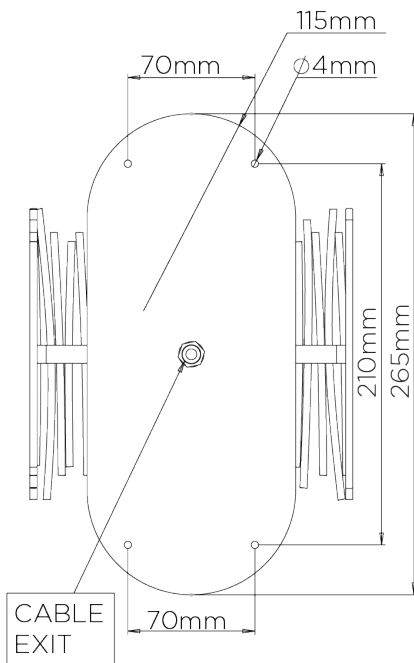

PORTA ROMANA

Matchstick Wall Light

TWL64 | White Gold

White Gold shown with 6 1/2" Matchstick in Putty

HEIGHT
430mm | 17"

CONSTRUCTED FROM
Forged steel with decorative finish

RECOMMENDED SHADE
6.5" Matchstick

HEIGHT WITH SHADE
430mm | 17"

WEIGHT
1.4 kg | 3.08 lbs

MAX WATTAGE
25W

WIDTH
180mm | 7 1/4"

PROJECTION
102mm | 4 1/4"

LAMP
2 x 320lm (3w) LED G9 Capsule

WIDTH WITH SHADE
180mm | 7 1/4"

VOLTAGE
220-240V

FINISHES
1 Burnt Silver
2 Bronzed
3 White Gold

Matchstick Wall Light

TWL64

HEIGHT
430mm | 17"

HEIGHT WITH SHADE
430mm | 17"

WIDTH
180mm | 7 1/4"

WIDTH WITH SHADE
180mm | 7 1/4"

© Porta Romana 2022