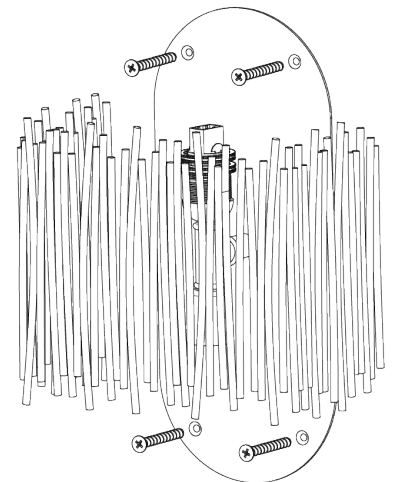

PORTA ROMANA

Matchstick Wall Light

TWL64 | White Gold

White Gold shown with 6 1/2" Matchstick in Putty

HEIGHT
430mm | 17"

CONSTRUCTED FROM
Forged steel with decorative finish

RECOMMENDED SHADE
6.5" Matchstick

HEIGHT WITH SHADE
430mm | 17"

WEIGHT
1.4 kg | 3.08 lbs

MAX WATTAGE
25W

WIDTH
180mm | 7 1/4"

PROJECTION
102mm | 4 1/4"

LAMP
2 x 320lm (3w) LED G9 Capsule

WIDTH WITH SHADE
180mm | 7 1/4"

VOLTAGE
220-240V

FINISHES
1 Burnt Silver
2 Bronzed
3 White Gold

Matchstick Wall Light

TWL64

HEIGHT
430mm | 17"

HEIGHT WITH SHADE
430mm | 17"

WIDTH
180mm | 7 1/4"

WIDTH WITH SHADE
180mm | 7 1/4"

© Porta Romana 2022