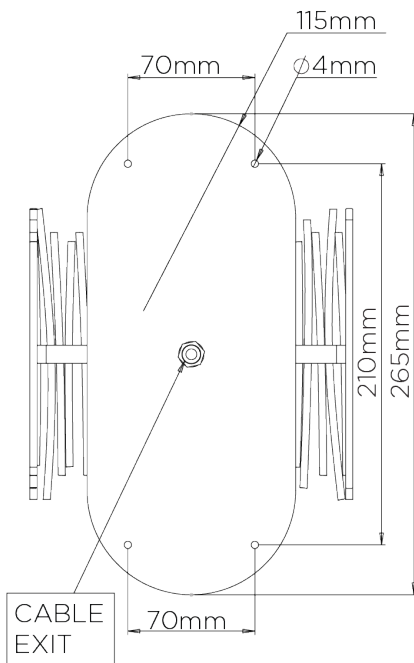

PORTA ROMANA

Matchstick Wall Light

TWL64 | Burnt Silver

Burnt Silver shown with 6 1/2" Matchstick in Putty

HEIGHT
430mm | 17"

CONSTRUCTED FROM
Forged steel with decorative finish

RECOMMENDED SHADE
6.5" Matchstick

HEIGHT WITH SHADE
430mm | 17"

WEIGHT
1.4 kg | 3.08 lbs

MAX WATTAGE
25W

WIDTH
180mm | 7 1/4"

PROJECTION
102mm | 4 1/4"

LAMP
2 x 320lm (3w) LED G9 Capsule

WIDTH WITH SHADE
180mm | 7 1/4"

VOLTAGE
220-240V

FINISHES
1 Burnt Silver
2 Bronzed
3 White Gold

Matchstick Wall Light

TWL64

HEIGHT
430mm | 17"

HEIGHT WITH SHADE
430mm | 17"

WIDTH
180mm | 7 1/4"

WIDTH WITH SHADE
180mm | 7 1/4"

© Porta Romana 2022