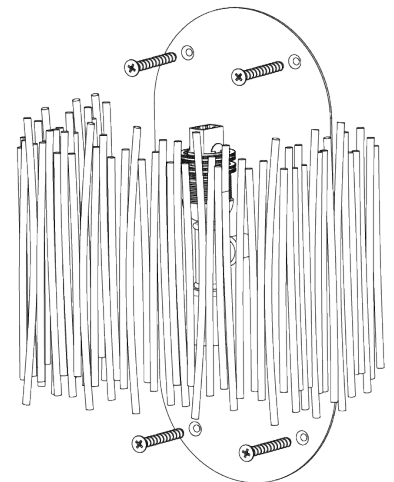

PORTA ROMANA

Matchstick Wall Light

TWL64 | Burnt Silver

Burnt Silver shown with 6 1/2" Matchstick in Putty

HEIGHT
430mm | 17"

CONSTRUCTED FROM
Forged steel with decorative finish

RECOMMENDED SHADE
6.5" Matchstick

HEIGHT WITH SHADE
430mm | 17"

WEIGHT
1.4 kg | 3.08 lbs

MAX WATTAGE
25W

WIDTH
180mm | 7 1/4"

PROJECTION
102mm | 4 1/4"

LAMP
2 x 320lm (3w) LED G9 Capsule

WIDTH WITH SHADE
180mm | 7 1/4"

VOLTAGE
220-240V

FINISHES
1 Burnt Silver
2 Bronzed
3 White Gold

Matchstick Wall Light

TWL64

HEIGHT
430mm | 17"

HEIGHT WITH SHADE
430mm | 17"

WIDTH
180mm | 7 1/4"

WIDTH WITH SHADE
180mm | 7 1/4"

© Porta Romana 2022