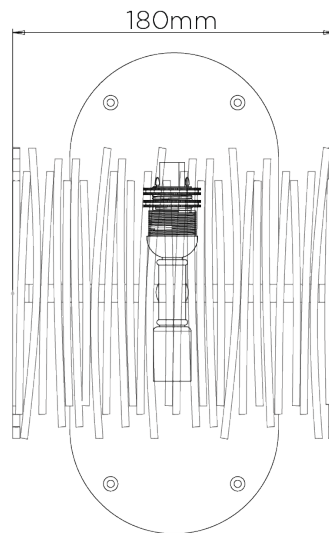

PORTA ROMANA

Matchstick Wall Light

TWL64 | Burnt Silver

Burnt Silver shown with 6 1/2" Matchstick in Putty

HEIGHT
430mm | 17"

CONSTRUCTED FROM
Forged steel with decorative finish

RECOMMENDED SHADE
6.5" Matchstick

HEIGHT WITH SHADE
430mm | 17"

WEIGHT
1.4 kg | 3.08 lbs

MAX WATTAGE
25W

WIDTH
180mm | 7 1/4"

PROJECTION
102mm | 4 1/4"

LAMP
2 x 320lm (3w) LED G9 Capsule

WIDTH WITH SHADE
180mm | 7 1/4"

VOLTAGE
220-240V

FINISHES
1 Burnt Silver
2 Bronzed
3 White Gold

Matchstick Wall Light

TWL64

HEIGHT
430mm | 17"

HEIGHT WITH SHADE
430mm | 17"

WIDTH
180mm | 7 1/4"

WIDTH WITH SHADE
180mm | 7 1/4"

© Porta Romana 2022