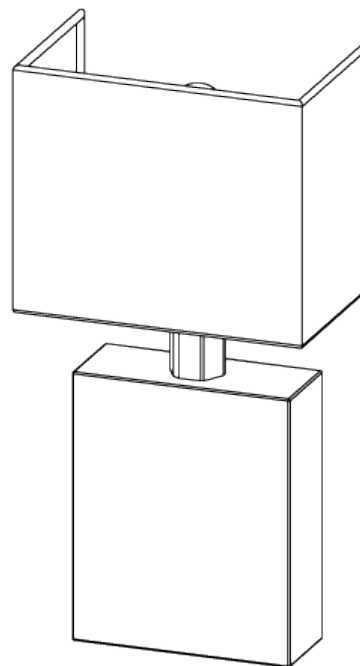

PORTA ROMANA

Marlin Bathroom Wall Light

BWL04 | Perspex - Nickel

Perspex with Nickel shown with 6 1/2" Open Back Marlin in Dove

HEIGHT 235mm 9 1/2"	CONSTRUCTED FROM Cast perspex with nickel plated brass and steel	RECOMMENDED SHADE 6.5" Marlin
HEIGHT WITH SHADE 330mm 13"	WEIGHT 2.1 kg 4.62 lbs	MAX WATTAGE 25W
WIDTH 125mm 5"	PROJECTION 108mm 4 1/2"	LAMP 1 x 320lm (3w) LED G9 Capsule
WIDTH WITH SHADE 165mm 6 1/2"		VOLTAGE 220-240V
		FLEX AND SWITCH Nickel lampholder

FINISHES
1 Perspex - Nickel

Marlin Bathroom Wall Light

BWL04

HEIGHT
235mm | 9 1/2"

HEIGHT WITH SHADE
330mm | 13"

WIDTH
125mm | 5"

WIDTH WITH SHADE
165mm | 6 1/2"

© Porta Romana 2022