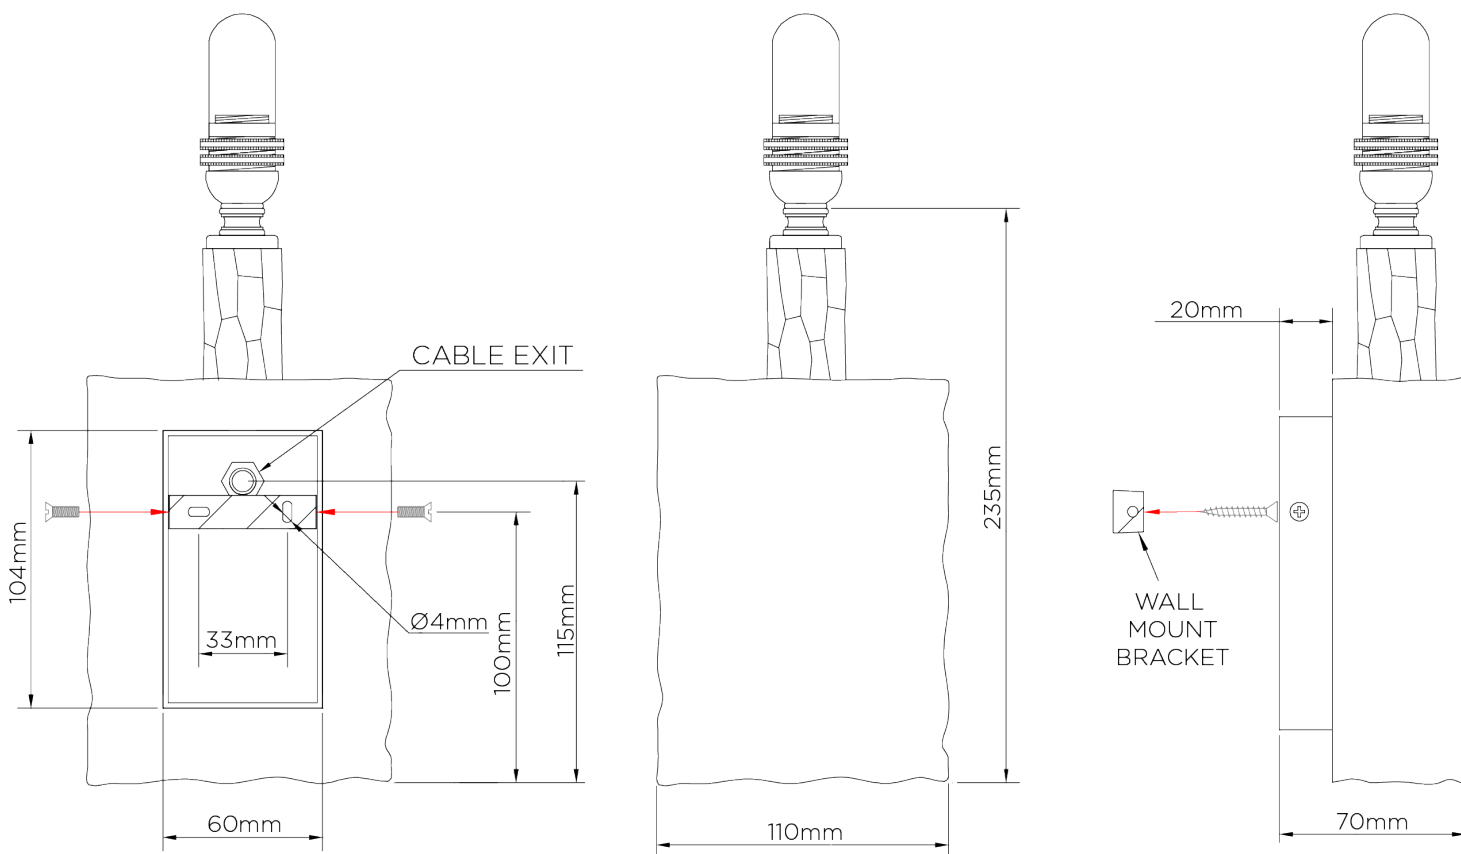

PORTA ROMANA

Marlin Bathroom Wall Light

BWL04 | Perspex - Nickel

Perspex with Nickel shown with 6 1/2" Open Back Marlin in Dove

HEIGHT 235mm 9 1/2"	CONSTRUCTED FROM Cast perspex with nickel plated brass and steel	RECOMMENDED SHADE 6.5" Marlin
HEIGHT WITH SHADE 330mm 13"	WEIGHT 2.1 kg 4.62 lbs	MAX WATTAGE 25W
WIDTH 125mm 5"	PROJECTION 108mm 4 1/2"	LAMP 1 x 320lm (3w) LED G9 Capsule
WIDTH WITH SHADE 165mm 6 1/2"		VOLTAGE 220-240V
		FLEX AND SWITCH Nickel lampholder

FINISHES
1 Perspex - Nickel

Marlin Bathroom Wall Light

BWL04

HEIGHT
235mm | 9 1/2"

HEIGHT WITH SHADE
330mm | 13"

WIDTH
125mm | 5"

WIDTH WITH SHADE
165mm | 6 1/2"

© Porta Romana 2022