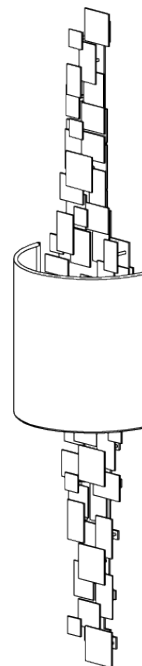

## Luca Wall Light

TWL88 | Brass

Brass shown with 6" Luca Semi Cylinder in Wolf Silk

HEIGHT  
743mm | 29 1/2"

CONSTRUCTED FROM  
Brass with decorative finish

RECOMMENDED SHADE  
6" Luca Semi Cylinder

HEIGHT WITH SHADE  
743mm | 29 1/2"

WEIGHT  
1.8 kg | 3.96 lbs

MAX WATTAGE  
25W

WIDTH  
135mm | 5 1/2"

PROJECTION  
90mm | 3 3/4"

LAMP  
1 x 320lm (3w) LED G9 Capsule

WIDTH WITH SHADE  
165mm | 6 1/2"

VOLTAGE  
220-240V

FLEX AND SWITCH  
Brass lampholder

FINISHES  
1 Brass

# Luca Wall Light

TWL88

HEIGHT  
743mm | 29 1/2"

HEIGHT WITH SHADE  
743mm | 29 1/2"

WIDTH  
135mm | 5 1/2"

WIDTH WITH SHADE  
165mm | 6 1/2"

© Porta Romana 2022

Dimensions and weights are provided as a guide. All Porta Romana Products are made by hand and variations can occur in some products. The products you are buying or marketing are exclusive designs belonging to Porta Romana. Please do not submit design sheets featuring our products to other manufacturing companies nor to other parties who might. Any manufacturer found to be reproducing Porta Romana products will be breaching copyright law and will be actively pursued