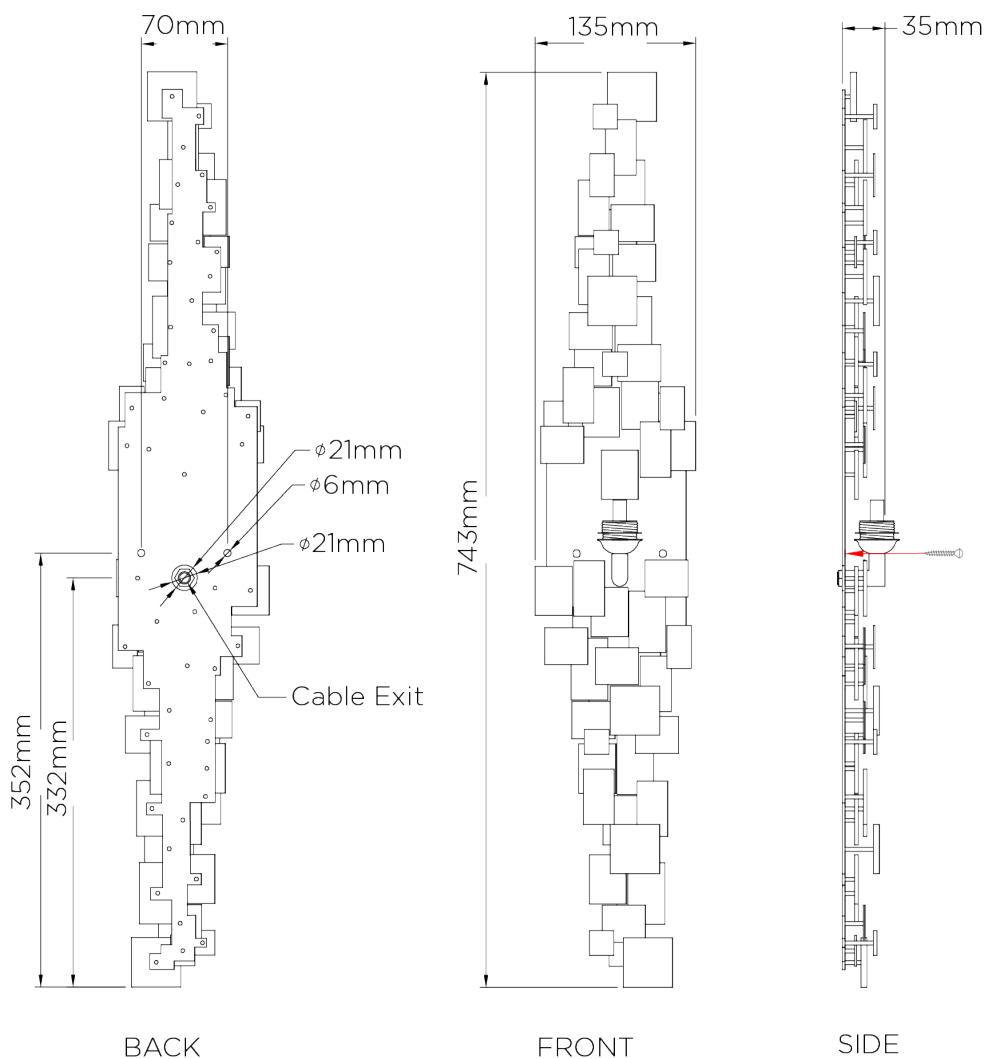

## Luca Wall Light

TWL88 | Brass

Brass shown with 6" Luca Semi Cylinder in Wolf Silk

HEIGHT  
743mm | 29 1/2"

CONSTRUCTED FROM  
Brass with decorative finish

RECOMMENDED SHADE  
6" Luca Semi Cylinder

HEIGHT WITH SHADE  
743mm | 29 1/2"

WEIGHT  
1.8 kg | 3.96 lbs

MAX WATTAGE  
25W

WIDTH  
135mm | 5 1/2"

PROJECTION  
90mm | 3 3/4"

LAMP  
1 x 320lm (3w) LED G9 Capsule

WIDTH WITH SHADE  
165mm | 6 1/2"

VOLTAGE  
220-240V

FLEX AND SWITCH  
Brass lampholder

# Luca Wall Light

TWL88

HEIGHT  
743mm | 29 1/2"

HEIGHT WITH SHADE  
743mm | 29 1/2"

WIDTH  
135mm | 5 1/2"

WIDTH WITH SHADE  
165mm | 6 1/2"

© Porta Romana 2022

Dimensions and weights are provided as a guide. All Porta Romana Products are made by hand and variations can occur in some products. The products you are buying or marketing are exclusive designs belonging to Porta Romana. Please do not submit design sheets featuring our products to other manufacturing companies nor to other parties who might. Any manufacturer found to be reproducing Porta Romana products will be breaching copyright law and will be actively pursued