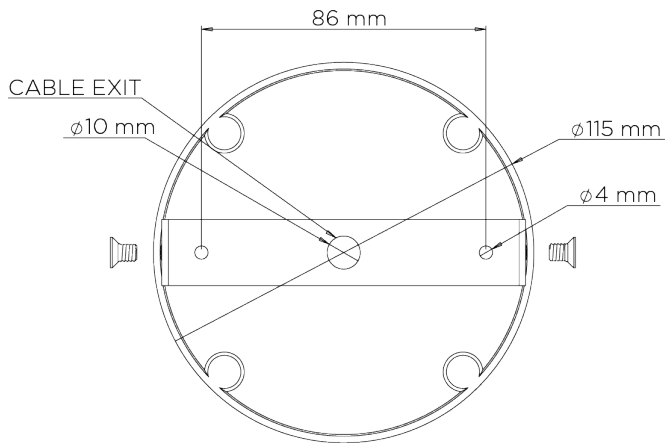

## Luca Chandelier

MCL36 | Brass

Shown in Brass

**WIDTH**  
755mm | 29 3/4"

**CONSTRUCTED FROM**  
Hand cut textured and polished brass

**MAX WATTAGE**  
60W

**MINIMUM DROP**  
570mm | 22 1/2"

**WEIGHT**  
25 kg | 55 lbs

**LAMP**  
4 x 700lm (8w) LED E27 GLS

**MAXIMUM DROP**  
2250mm | 88 3/4"

**VOLTAGE**  
220-240V

**DROPS AVAILABLE**  
2250mm / Custom

**FLEX AND SWITCH**  
Brass lampholder and Gold Silk flex

**FINISHES**  
1 Brass

# Luca Chandelier

MCL36

WIDTH  
755mm | 29 3/4"

MINIMUM DROP  
570mm | 22 1/2"

MAXIMUM DROP  
2250mm | 88 3/4"

DROPS AVAILABLE  
2250mm / Custom

CEILING ROSE DETAIL

© Porta Romana 2022