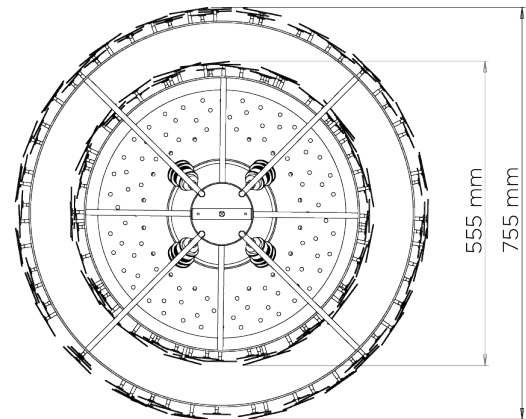

## Luca Chandelier

MCL36 | Brass

Shown in Brass

**WIDTH**  
755mm | 29 3/4"

**CONSTRUCTED FROM**  
Hand cut textured and polished brass

**MAX WATTAGE**  
60W

**MINIMUM DROP**  
570mm | 22 1/2"

**WEIGHT**  
25 kg | 55 lbs

**LAMP**  
4 x 700lm (8w) LED E27 GLS

**MAXIMUM DROP**  
2250mm | 88 3/4"

**VOLTAGE**  
220-240V

**DROPS AVAILABLE**  
2250mm / Custom

**FLEX AND SWITCH**  
Brass lampholder and Gold Silk flex

**FINISHES**  
1 Brass

# Luca Chandelier

MCL36

WIDTH  
755mm | 29 3/4"

MINIMUM DROP  
570mm | 22 1/2"

MAXIMUM DROP  
2250mm | 88 3/4"

DROPS AVAILABLE  
2250mm / Custom

CEILING ROSE DETAIL

© Porta Romana 2022