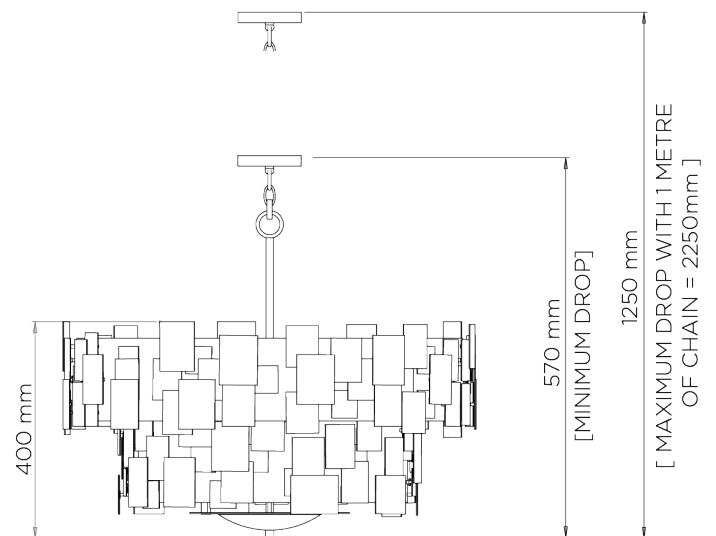

## Luca Chandelier

MCL36 | Brass

Shown in Brass

**WIDTH**  
755mm | 29 3/4"

**CONSTRUCTED FROM**  
Hand cut textured and polished brass

**MAX WATTAGE**  
60W

**MINIMUM DROP**  
570mm | 22 1/2"

**WEIGHT**  
25 kg | 55 lbs

**LAMP**  
4 x 700lm (8w) LED E27 GLS

**MAXIMUM DROP**  
2250mm | 88 3/4"

**VOLTAGE**  
220-240V

**DROPS AVAILABLE**  
2250mm / Custom

**FLEX AND SWITCH**  
Brass lampholder and Gold Silk flex

**FINISHES**  
1 Brass

# Luca Chandelier

MCL36

WIDTH  
755mm | 29 3/4"

MINIMUM DROP  
570mm | 22 1/2"

MAXIMUM DROP  
2250mm | 88 3/4"

DROPS AVAILABLE  
2250mm / Custom

CEILING ROSE DETAIL

© Porta Romana 2022