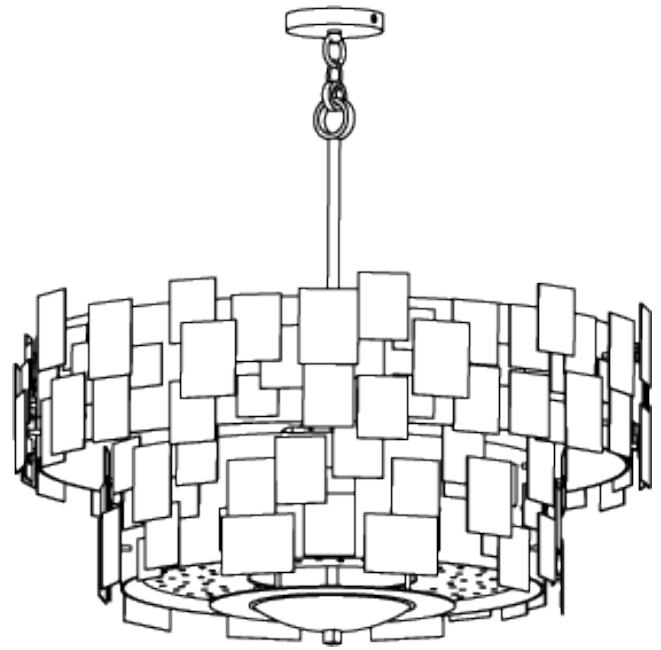

## Luca Chandelier

MCL36 | Brass

Shown in Brass

**WIDTH**  
755mm | 29 3/4"

**CONSTRUCTED FROM**  
Hand cut textured and polished brass

**MAX WATTAGE**  
60W

**MINIMUM DROP**  
570mm | 22 1/2"

**WEIGHT**  
25 kg | 55 lbs

**LAMP**  
4 x 700lm (8w) LED E27 GLS

**MAXIMUM DROP**  
2250mm | 88 3/4"

**VOLTAGE**  
220-240V

**DROPS AVAILABLE**  
2250mm / Custom

**FLEX AND SWITCH**  
Brass lampholder and Gold Silk flex

**FINISHES**  
1 Brass

# Luca Chandelier

MCL36

WIDTH  
755mm | 29 3/4"

MINIMUM DROP  
570mm | 22 1/2"

MAXIMUM DROP  
2250mm | 88 3/4"

DROPS AVAILABLE  
2250mm / Custom

CEILING ROSE DETAIL

© Porta Romana 2022