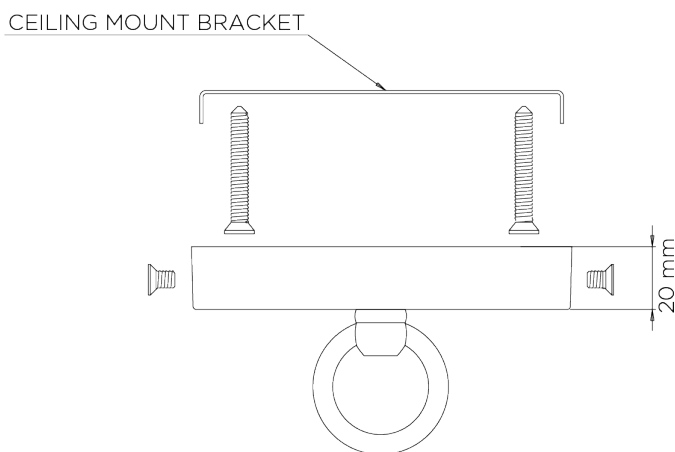

## Luca Chandelier

MCL36 | Brass

Shown in Brass

**WIDTH**  
755mm | 29 3/4"

**CONSTRUCTED FROM**  
Hand cut textured and polished brass

**MAX WATTAGE**  
60W

**MINIMUM DROP**  
570mm | 22 1/2"

**WEIGHT**  
25 kg | 55 lbs

**LAMP**  
4 x 700lm (8w) LED E27 GLS

**MAXIMUM DROP**  
2250mm | 88 3/4"

**VOLTAGE**  
220-240V

**DROPS AVAILABLE**  
2250mm / Custom

**FLEX AND SWITCH**  
Brass lampholder and Gold Silk flex

**FINISHES**  
1 Brass

# Luca Chandelier

MCL36

WIDTH  
755mm | 29 3/4"

MINIMUM DROP  
570mm | 22 1/2"

MAXIMUM DROP  
2250mm | 88 3/4"

DROPS AVAILABLE  
2250mm / Custom

CEILING ROSE DETAIL

© Porta Romana 2022