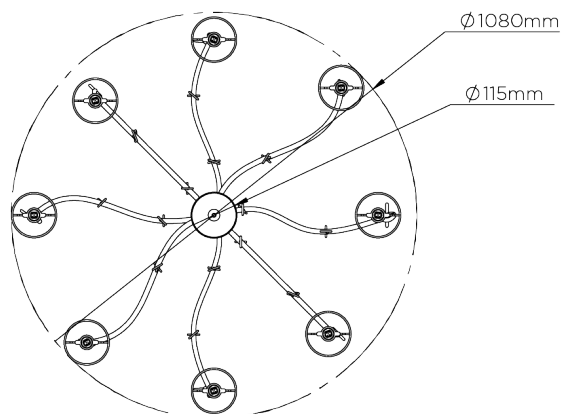

RECOMMENDED SHADE
4.25" Cylinder

MINIMUM DROP
1300mm | 51 1/4"

WEIGHT
7 kg | 15.4 lbs

MAX WATTAGE
25W

MAXIMUM DROP
2265mm | 89 1/4"

LAMP
8 x 320lm (3w) LED G9 Capsule

DROPS AVAILABLE
2265mm / Custom

VOLTAGE
220-240V

FLEX AND SWITCH
Nickel lampholder and Grey Silk flex

FINISHES

- 1 Scratched Gold - Fired Copper
- 2 Scratched Silver - Fired Copper

Lollipop Chandelier Large

MCL20L

WIDTH
1080mm | 42 1/2"

MINIMUM DROP
1300mm | 51 1/4"

MAXIMUM DROP
2265mm | 89 1/4"

DROPS AVAILABLE
2265mm / Custom

CEILING ROSE DETAIL

© Porta Romana 2022

Dimensions and weights are provided as a guide. All Porta Romana Products are made by hand and variations can occur in some products. The products you are buying or marketing are exclusive designs belonging to Porta Romana. Please do not submit design sheets featuring our products to other manufacturing companies nor to other parties who might. Any manufacturer found to be reproducing Porta Romana products will be breaching copyright law and will be actively pursued