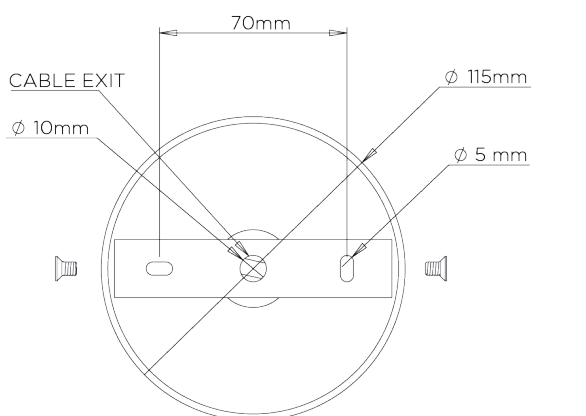

RECOMMENDED SHADE
4.25" Cylinder

MINIMUM DROP
1300mm | 51 1/4"

WEIGHT
7 kg | 15.4 lbs

MAX WATTAGE
25W

MAXIMUM DROP
2265mm | 89 1/4"

LAMP
8 x 320lm (3w) LED G9 Capsule

DROPS AVAILABLE
2265mm / Custom

VOLTAGE
220-240V

FLEX AND SWITCH
Nickel lampholder and Grey Silk flex

FINISHES

- 1 Scratched Gold - Fired Copper
- 2 Scratched Silver - Fired Copper

Lollipop Chandelier Large

MCL20L

WIDTH
1080mm | 42 1/2"

MINIMUM DROP
1300mm | 51 1/4"

MAXIMUM DROP
2265mm | 89 1/4"

DROPS AVAILABLE
2265mm / Custom

CEILING ROSE DETAIL

© Porta Romana 2022

Dimensions and weights are provided as a guide. All Porta Romana Products are made by hand and variations can occur in some products. The products you are buying or marketing are exclusive designs belonging to Porta Romana. Please do not submit design sheets featuring our products to other manufacturing companies nor to other parties who might. Any manufacturer found to be reproducing Porta Romana products will be breaching copyright law and will be actively pursued