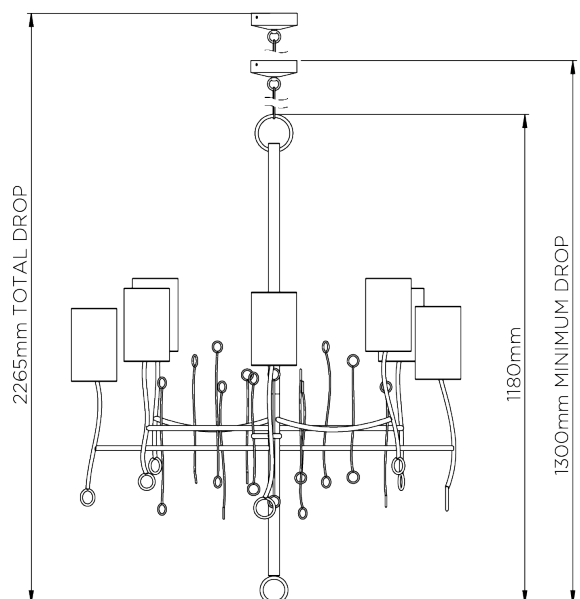

RECOMMENDED SHADE
4.25" Cylinder

MINIMUM DROP
1300mm | 51 1/4"

WEIGHT
7 kg | 15.4 lbs

MAX WATTAGE
25W

MAXIMUM DROP
2265mm | 89 1/4"

LAMP
8 x 320lm (3w) LED G9 Capsule

DROPS AVAILABLE
2265mm / Custom

VOLTAGE
220-240V

FLEX AND SWITCH
Nickel lampholder and Grey Silk flex

FINISHES

- 1 Scratched Gold - Fired Copper
- 2 Scratched Silver - Fired Copper

Lollipop Chandelier Large

MCL20L

WIDTH
1080mm | 42 1/2"

MINIMUM DROP
1300mm | 51 1/4"

MAXIMUM DROP
2265mm | 89 1/4"

DROPS AVAILABLE
2265mm / Custom

CEILING ROSE DETAIL

© Porta Romana 2022

Dimensions and weights are provided as a guide. All Porta Romana Products are made by hand and variations can occur in some products. The products you are buying or marketing are exclusive designs belonging to Porta Romana. Please do not submit design sheets featuring our products to other manufacturing companies nor to other parties who might. Any manufacturer found to be reproducing Porta Romana products will be breaching copyright law and will be actively pursued