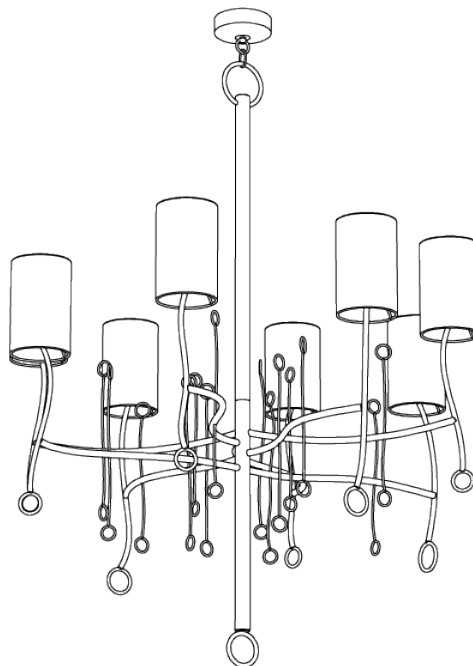

PORTA ROMANA

Lollipop Chandelier Large

MCL20L | Scratched Silver - Fired Copper

Scratched Silver with Fired Copper with Pearl Silk

WIDTH
1080mm | 42 1/2"

CONSTRUCTED FROM
Forged steel with decorative finish

RECOMMENDED SHADE
4.25" Cylinder

MINIMUM DROP
1300mm | 51 1/4"

WEIGHT
7 kg | 15.4 lbs

MAX WATTAGE
25W

MAXIMUM DROP
2265mm | 89 1/4"

LAMP
8 x 320lm (3w) LED G9 Capsule

DROPS AVAILABLE
2265mm / Custom

VOLTAGE
220-240V

FLEX AND SWITCH
Nickel lampholder and Grey Silk flex

FINISHES

- 1 Scratched Gold - Fired Copper
- 2 Scratched Silver - Fired Copper

Lollipop Chandelier Large

MCL20L

WIDTH
1080mm | 42 1/2"

MINIMUM DROP
1300mm | 51 1/4"

MAXIMUM DROP
2265mm | 89 1/4"

DROPS AVAILABLE
2265mm / Custom

CEILING ROSE DETAIL

© Porta Romana 2022

Dimensions and weights are provided as a guide. All Porta Romana Products are made by hand and variations can occur in some products. The products you are buying or marketing are exclusive designs belonging to Porta Romana. Please do not submit design sheets featuring our products to other manufacturing companies nor to other parties who might. Any manufacturer found to be reproducing Porta Romana products will be breaching copyright law and will be actively pursued