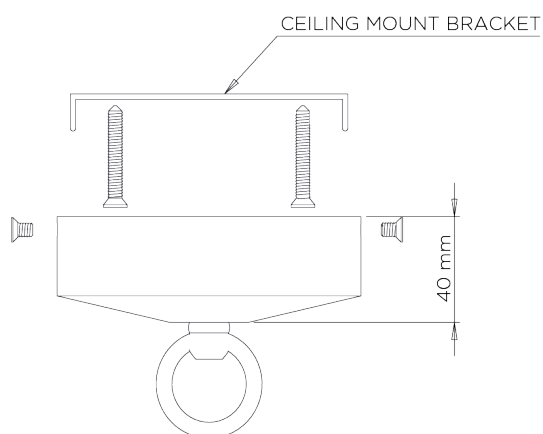

RECOMMENDED SHADE
4.25" Cylinder

MINIMUM DROP
1300mm | 51 1/4"

WEIGHT
7 kg | 15.4 lbs

MAX WATTAGE
25W

MAXIMUM DROP
2265mm | 89 1/4"

LAMP
8 x 320lm (3w) LED G9 Capsule

DROPS AVAILABLE
2265mm / Custom

VOLTAGE
220-240V

FLEX AND SWITCH
Nickel lampholder and Grey Silk flex

FINISHES

- 1 Scratched Gold - Fired Copper
- 2 Scratched Silver - Fired Copper

Lollipop Chandelier Large

MCL20L

WIDTH
1080mm | 42 1/2"

MINIMUM DROP
1300mm | 51 1/4"

MAXIMUM DROP
2265mm | 89 1/4"

DROPS AVAILABLE
2265mm / Custom

CEILING ROSE DETAIL

© Porta Romana 2022

Dimensions and weights are provided as a guide. All Porta Romana Products are made by hand and variations can occur in some products. The products you are buying or marketing are exclusive designs belonging to Porta Romana. Please do not submit design sheets featuring our products to other manufacturing companies nor to other parties who might. Any manufacturer found to be reproducing Porta Romana products will be breaching copyright law and will be actively pursued