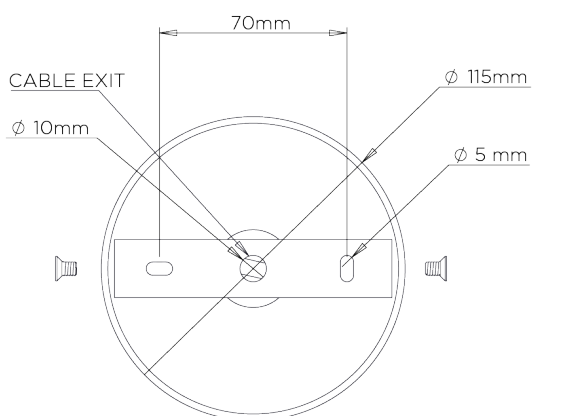

MINIMUM DROP
1300mm | 51 1/4"

WEIGHT
7 kg | 15.4 lbs

MAX WATTAGE
25W

MAXIMUM DROP
2265mm | 89 1/4"

LAMP
8 x 320lm (3w) LED G9 Capsule

DROPS AVAILABLE
2265mm / Custom

VOLTAGE
220-240V

FLEX AND SWITCH
Brass lampholder and Brown Silk flex

FINISHES

- 1 Scratched Gold - Fired Copper
- 2 Scratched Silver - Fired Copper

Lollipop Chandelier Large

MCL20L

WIDTH
1080mm | 42 1/2"

MINIMUM DROP
1300mm | 51 1/4"

MAXIMUM DROP
2265mm | 89 1/4"

DROPS AVAILABLE
2265mm / Custom