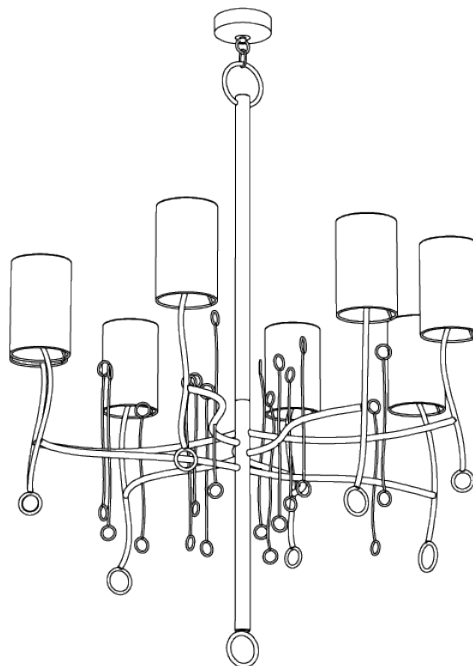

PORTA ROMANA

Lollipop Chandelier Large

MCL20L | Scratched Gold - Fired Copper

Scratch Copper with Fired Gold

WIDTH
1080mm | 42 1/2"

CONSTRUCTED FROM
Forged steel with decorative finish

RECOMMENDED SHADE
4.25" Cylinder

MINIMUM DROP
1300mm | 51 1/4"

WEIGHT
7 kg | 15.4 lbs

MAX WATTAGE
25W

MAXIMUM DROP
2265mm | 89 1/4"

LAMP
8 x 320lm (3w) LED G9 Capsule

DROPS AVAILABLE
2265mm / Custom

VOLTAGE
220-240V

FLEX AND SWITCH
Brass lampholder and Brown Silk flex

FINISHES

- 1 Scratched Gold - Fired Copper
- 2 Scratched Silver - Fired Copper

Lollipop Chandelier Large

MCL20L

WIDTH
1080mm | 42 1/2"

MINIMUM DROP
1300mm | 51 1/4"

MAXIMUM DROP
2265mm | 89 1/4"

DROPS AVAILABLE
2265mm / Custom

CEILING ROSE DETAIL

© Porta Romana 2022

Dimensions and weights are provided as a guide. All Porta Romana Products are made by hand and variations can occur in some products. The products you are buying or marketing are exclusive designs belonging to Porta Romana. Please do not submit design sheets featuring our products to other manufacturing companies nor to other parties who might. Any manufacturer found to be reproducing Porta Romana products will be breaching copyright law and will be actively pursued