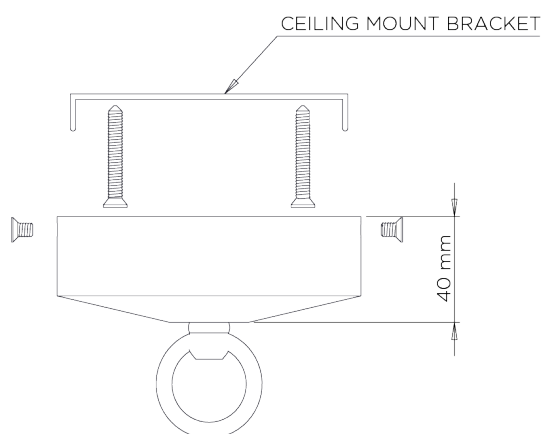

MINIMUM DROP
1300mm | 51 1/4"

WEIGHT
7 kg | 15.4 lbs

MAX WATTAGE
25W

MAXIMUM DROP
2265mm | 89 1/4"

LAMP
8 x 320lm (3w) LED G9 Capsule

DROPS AVAILABLE
2265mm / Custom

VOLTAGE
220-240V

FLEX AND SWITCH
Brass lampholder and Brown Silk flex

FINISHES

- 1 Scratched Gold - Fired Copper
- 2 Scratched Silver - Fired Copper

Lollipop Chandelier Large

MCL20L

WIDTH
1080mm | 42 1/2"

MINIMUM DROP
1300mm | 51 1/4"

MAXIMUM DROP
2265mm | 89 1/4"

DROPS AVAILABLE
2265mm / Custom