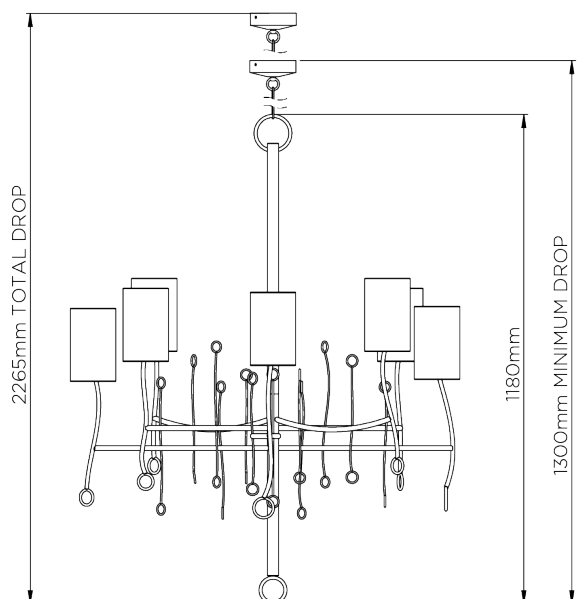

© Porta Romana 2022

Dimensions and weights are provided as a guide. All Porta Romana Products are made by hand and variations can occur in some products. The products you are buying or marketing are exclusive designs belonging to Porta Romana. Please do not submit design sheets featuring our products to other manufacturing companies nor to other parties who might. Any manufacturer found to be reproducing Porta Romana products will be breaching copyright law and will be actively pursued

PR

PORTAROMANA.COM