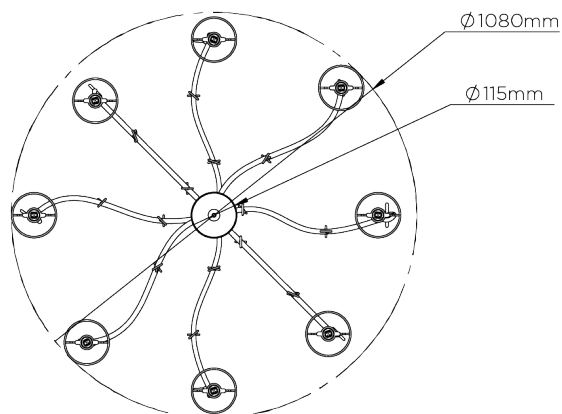

MINIMUM DROP
1300mm | 51 1/4"

WEIGHT
7 kg | 15.4 lbs

MAX WATTAGE
25W

MAXIMUM DROP
2265mm | 89 1/4"

LAMP
8 x 320lm (3w) LED G9 Capsule

DROPS AVAILABLE
2265mm / Custom

VOLTAGE
220-240V

FLEX AND SWITCH
Brass lampholder and Brown Silk flex

FINISHES

- 1 Scratched Gold - Fired Copper
- 2 Scratched Silver - Fired Copper

Lollipop Chandelier Large

MCL20L

WIDTH
1080mm | 42 1/2"

MINIMUM DROP
1300mm | 51 1/4"

MAXIMUM DROP
2265mm | 89 1/4"

DROPS AVAILABLE
2265mm / Custom