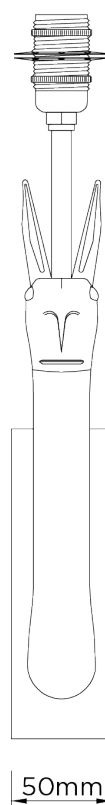

PORTA ROMANA

Llama Wall Light

TWL45 | Decayed Silver

Decayed Silver shown with 7" Top Hat in Putty Silk

HEIGHT
335mm | 13 1/4"

HEIGHT WITH SHADE
449mm | 17 3/4"

WIDTH
50mm | 2"

WIDTH WITH SHADE
178mm | 7 1/4"

CONSTRUCTED FROM
Cast composite and brass with
decorative finish

WEIGHT
1 kg | 2.2 lbs

PROJECTION
185mm | 7 1/2"

RECOMMENDED SHADE
6" Fez

MAX WATTAGE
40W

LAMP
1 x 450lm (5w) LED E14 Candle

VOLTAGE
220-240V

FLEX AND SWITCH
Nickel lampholder

FINISHES
1 Decayed Gold
2 Decayed Silver

Llama Wall Light

TWL45

HEIGHT
335mm | 13 1/4"

HEIGHT WITH SHADE
449mm | 17 3/4"

WIDTH
50mm | 2"

WIDTH WITH SHADE
178mm | 7 1/4"

BACK