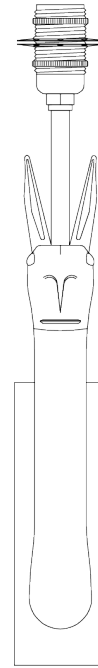

PORTA ROMANA

Llama Wall Light

TWL45 | Decayed Silver

Decayed Silver shown with 7" Top Hat in Putty Silk

HEIGHT
335mm | 13 1/4"

HEIGHT WITH SHADE
449mm | 17 3/4"

WIDTH
50mm | 2"

WIDTH WITH SHADE
178mm | 7 1/4"

CONSTRUCTED FROM
Cast composite and brass with
decorative finish

WEIGHT
1 kg | 2.2 lbs

PROJECTION
185mm | 7 1/2"

RECOMMENDED SHADE
6" Fez

MAX WATTAGE
40W

LAMP
1 x 450lm (5w) LED E14 Candle

VOLTAGE
220-240V

FLEX AND SWITCH
Nickel lampholder

FINISHES
1 Decayed Gold
2 Decayed Silver

Llama Wall Light

TWL45

HEIGHT
335mm | 13 1/4"

HEIGHT WITH SHADE
449mm | 17 3/4"

WIDTH
50mm | 2"

WIDTH WITH SHADE
178mm | 7 1/4"

BACK

FRONT

SIDE

© Porta Romana 2022

Dimensions and weights are provided as a guide. All Porta Romana Products are made by hand and variations can occur in some products. The products you are buying or marketing are exclusive designs belonging to Porta Romana. Please do not submit design sheets featuring our products to other manufacturing companies nor to other parties who might. Any manufacturer found to be reproducing Porta Romana products will be breaching copyright law and will be actively pursued