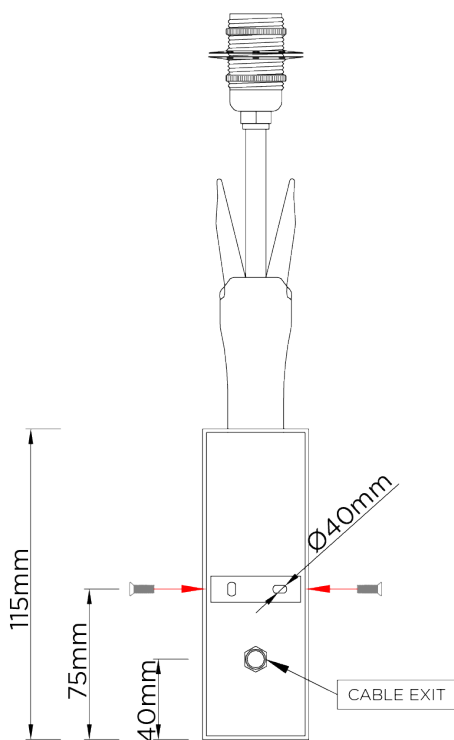

PORTA ROMANA

Llama Wall Light

TWL45 | Decayed Silver

Decayed Silver shown with 7" Top Hat in Putty Silk

HEIGHT
335mm | 13 1/4"

HEIGHT WITH SHADE
449mm | 17 3/4"

WIDTH
50mm | 2"

WIDTH WITH SHADE
178mm | 7 1/4"

CONSTRUCTED FROM
Cast composite and brass with
decorative finish

WEIGHT
1 kg | 2.2 lbs

PROJECTION
185mm | 7 1/2"

RECOMMENDED SHADE
6" Fez

MAX WATTAGE
40W

LAMP
1 x 450lm (5w) LED E14 Candle

VOLTAGE
220-240V

FLEX AND SWITCH
Nickel lampholder

FINISHES
1 Decayed Gold
2 Decayed Silver

Llama Wall Light

TWL45

HEIGHT
335mm | 13 1/4"

HEIGHT WITH SHADE
449mm | 17 3/4"

WIDTH
50mm | 2"

WIDTH WITH SHADE
178mm | 7 1/4"

BACK