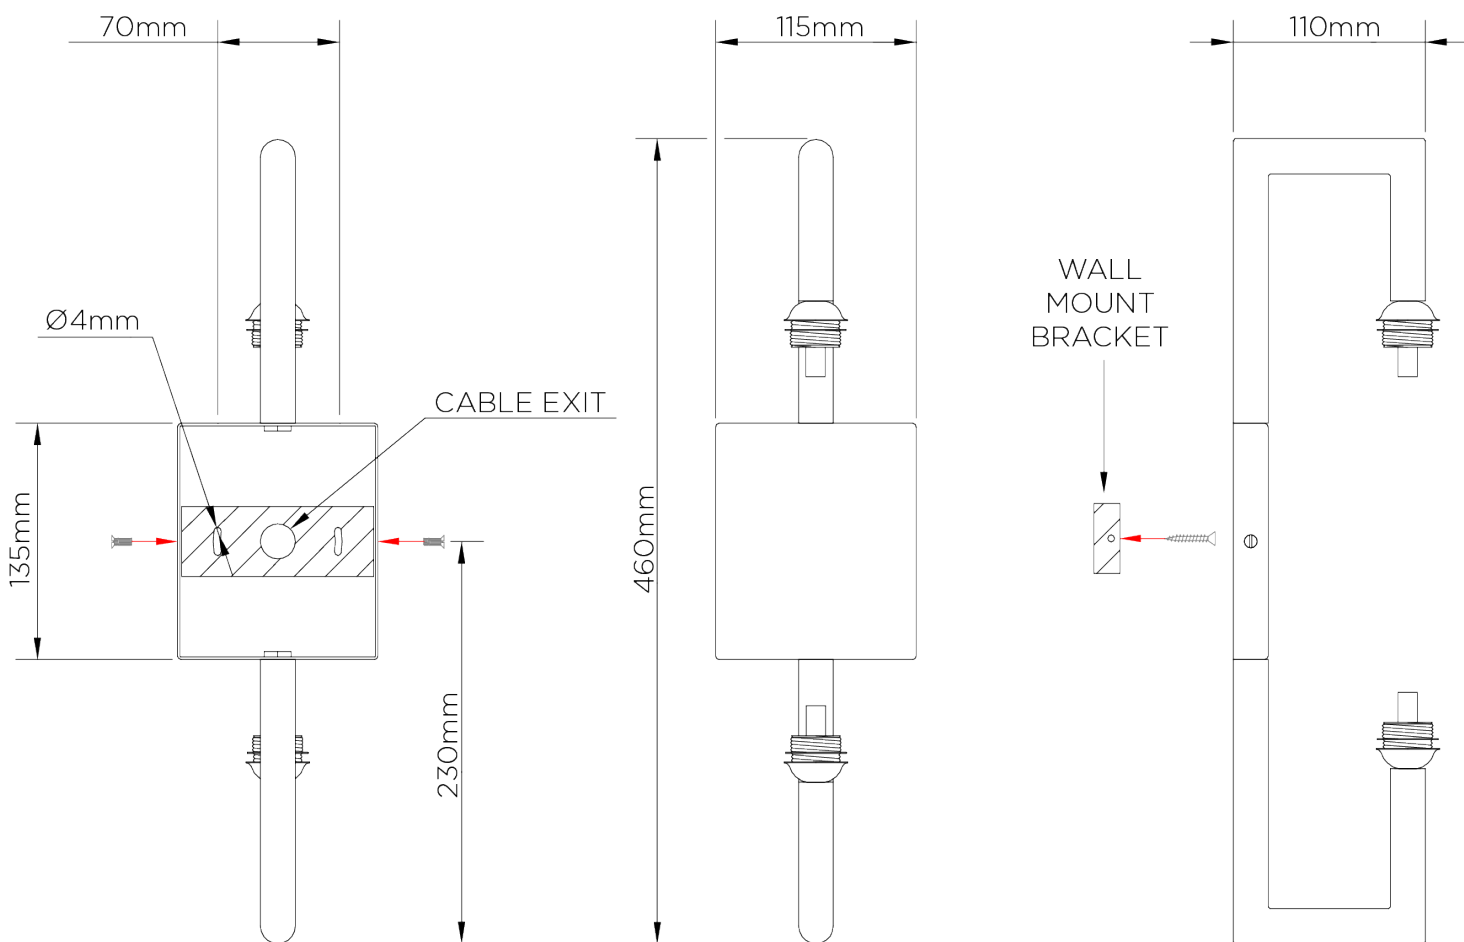

PORTA ROMANA

Lille Wall Light

TWL71 | Burnt Silver

Burnt Silver shown with 5" Tall Cylinder in Putty Silk

HEIGHT
460mm | 18 1/4"

CONSTRUCTED FROM
Steel and brass with decorative finish
5" Tall Cylinder

RECOMMENDED SHADE

HEIGHT WITH SHADE
460mm | 18 1/4"

WEIGHT
1.2 kg | 2.64 lbs

MAX WATTAGE
25W

WIDTH
127mm | 5"

PROJECTION
190mm | 7 1/2"

LAMP
2 x 320lm (3w) LED G9 Capsule

WIDTH WITH SHADE
127mm | 5"

VOLTAGE
220-240V

FLEX AND SWITCH
Nickel lampholder

FINISHES

- 1 Burnt Silver
- 2 Versailles Gold

Lille Wall Light

TWL71

HEIGHT
460mm | 18 1/4"

HEIGHT WITH SHADE
460mm | 18 1/4"

WIDTH
127mm | 5"

WIDTH WITH SHADE
127mm | 5"

© Porta Romana 2022

Dimensions and weights are provided as a guide. All Porta Romana Products are made by hand and variations can occur in some products. The products you are buying or marketing are exclusive designs belonging to Porta Romana. Please do not submit design sheets featuring our products to other manufacturing companies nor to other parties who might. Any manufacturer found to be reproducing Porta Romana products will be breaching copyright law and will be actively pursued