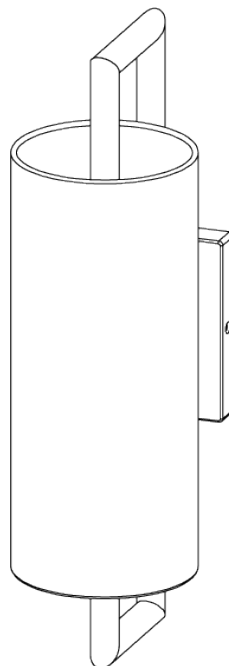

PORTA ROMANA

Lille Wall Light

TWL71 | Burnt Silver

Burnt Silver shown with 5" Tall Cylinder in Putty Silk

HEIGHT
460mm | 18 1/4"

CONSTRUCTED FROM
Steel and brass with decorative finish
5" Tall Cylinder

RECOMMENDED SHADE

HEIGHT WITH SHADE
460mm | 18 1/4"

WEIGHT
1.2 kg | 2.64 lbs

MAX WATTAGE
25W

WIDTH
127mm | 5"

PROJECTION
190mm | 7 1/2"

LAMP
2 x 320lm (3w) LED G9 Capsule

WIDTH WITH SHADE
127mm | 5"

VOLTAGE
220-240V

FLEX AND SWITCH
Nickel lampholder

FINISHES

- 1 Burnt Silver
- 2 Versailles Gold

Lille Wall Light

TWL71

HEIGHT
460mm | 18 1/4"

HEIGHT WITH SHADE
460mm | 18 1/4"

WIDTH
127mm | 5"

WIDTH WITH SHADE
127mm | 5"

© Porta Romana 2022

Dimensions and weights are provided as a guide. All Porta Romana Products are made by hand and variations can occur in some products. The products you are buying or marketing are exclusive designs belonging to Porta Romana. Please do not submit design sheets featuring our products to other manufacturing companies nor to other parties who might. Any manufacturer found to be reproducing Porta Romana products will be breaching copyright law and will be actively pursued