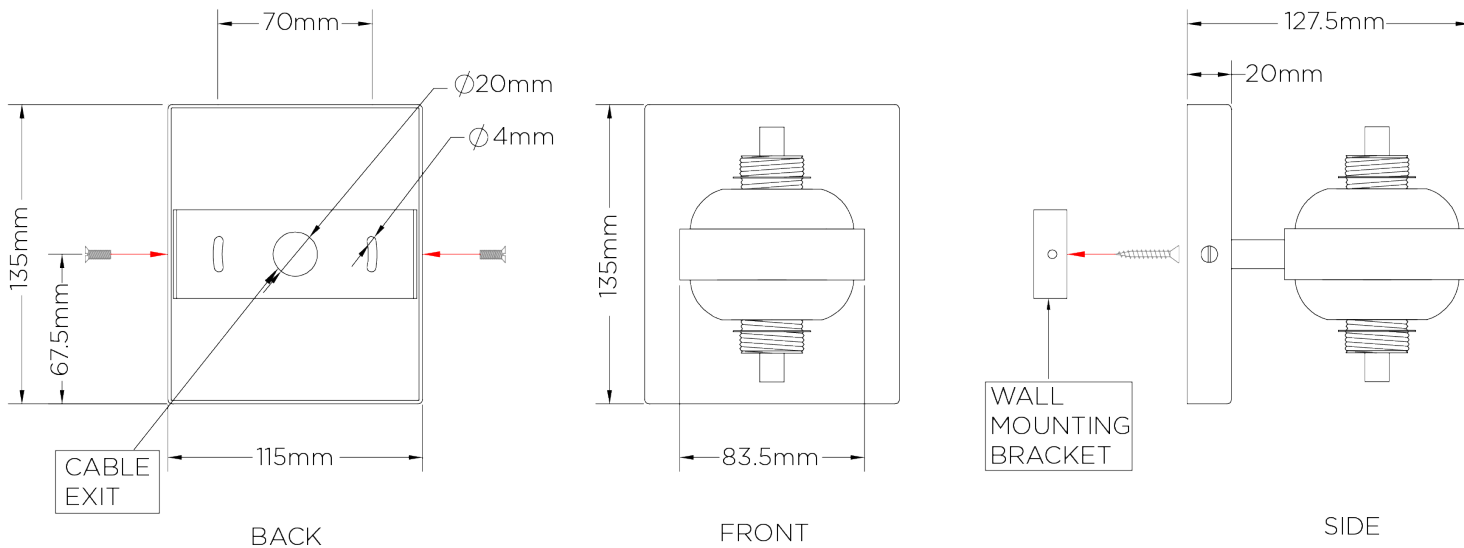

PORTA ROMANA

Lilburn Wall Light Large

TWL63L | Nickel

Nickel shown with 3" Empire in Truffle

HEIGHT
340mm | 13 1/2"

HEIGHT WITH SHADE
340mm | 13 1/2"

WIDTH
115mm | 4 3/4"

WIDTH WITH SHADE
115mm | 4 3/4"

CONSTRUCTED FROM
Cast brass or nickel plated brass with 3" Empire
steel

WEIGHT
0.7 kg | 1.54 lbs

PROJECTION
133mm | 5 1/4"

RECOMMENDED SHADE

MAX WATTAGE
25W

LAMP
2 x 320lm (3w) LED G9 Capsule

VOLTAGE
220-240V

FLEX AND SWITCH
Nickel lampholder

FINISHES
1 Brass
2 Gunmetal
3 Nickel

Lilburn Wall Light Large

TWL63L

HEIGHT
340mm | 13 1/2"

HEIGHT WITH SHADE
340mm | 13 1/2"

WIDTH
115mm | 4 3/4"

WIDTH WITH SHADE
115mm | 4 3/4"