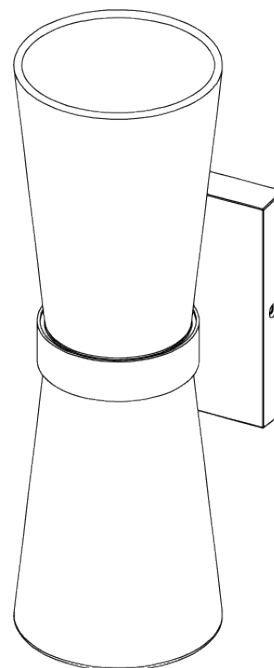

PORTA ROMANA

Lilburn Wall Light Large

TWL63L | Nickel

Nickel shown with 3" Empire in Truffle

HEIGHT
340mm | 13 1/2"

HEIGHT WITH SHADE
340mm | 13 1/2"

WIDTH
115mm | 4 3/4"

WIDTH WITH SHADE
115mm | 4 3/4"

CONSTRUCTED FROM
Cast brass or nickel plated brass with 3" Empire
steel

WEIGHT
0.7 kg | 1.54 lbs

PROJECTION
133mm | 5 1/4"

RECOMMENDED SHADE

MAX WATTAGE
25W

LAMP
2 x 320lm (3w) LED G9 Capsule

VOLTAGE
220-240V

FLEX AND SWITCH
Nickel lampholder

FINISHES
1 Brass
2 Gunmetal
3 Nickel

Lilburn Wall Light Large

TWL63L

HEIGHT
340mm | 13 1/2"

HEIGHT WITH SHADE
340mm | 13 1/2"

WIDTH
115mm | 4 3/4"

WIDTH WITH SHADE
115mm | 4 3/4"