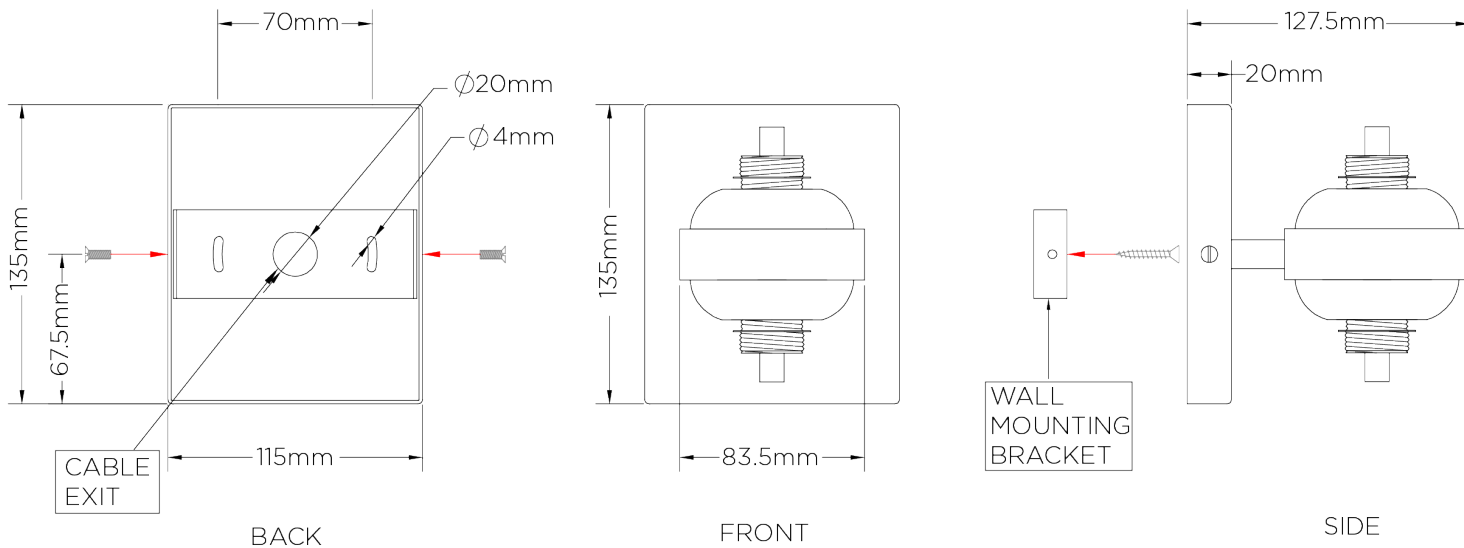

## Lilburn Wall Light Large

TWL63L | Gunmetal

Gunmetal shown with 3" Empire in Dove Satin

HEIGHT  
340mm | 13 1/2"

HEIGHT WITH SHADE  
340mm | 13 1/2"

WIDTH  
115mm | 4 3/4"

WIDTH WITH SHADE  
115mm | 4 3/4"

CONSTRUCTED FROM  
Cast brass or nickel plated brass with 3" Empire  
steel

WEIGHT  
0.7 kg | 1.54 lbs

PROJECTION  
133mm | 5 1/4"

RECOMMENDED SHADE

MAX WATTAGE  
25W

LAMP  
2 x 320lm (3w) LED G9 Capsule

VOLTAGE  
220-240V

# Lilburn Wall Light Large

TWL63L

HEIGHT  
340mm | 13 1/2"

HEIGHT WITH SHADE  
340mm | 13 1/2"

WIDTH  
115mm | 4 3/4"

WIDTH WITH SHADE  
115mm | 4 3/4"

© Porta Romana 2022

Dimensions and weights are provided as a guide. All Porta Romana Products are made by hand and variations can occur in some products. The products you are buying or marketing are exclusive designs belonging to Porta Romana. Please do not submit design sheets featuring our products to other manufacturing companies nor to other parties who might. Any manufacturer found to be reproducing Porta Romana products will be breaching copyright law and will be actively pursued