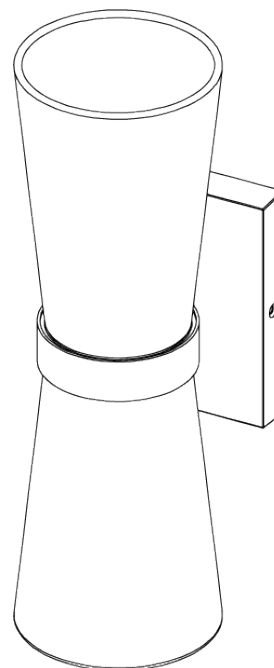

## Lilburn Wall Light Large

TWL63L | Gunmetal

Gunmetal shown with 3" Empire in Dove Satin

HEIGHT  
340mm | 13 1/2"

HEIGHT WITH SHADE  
340mm | 13 1/2"

WIDTH  
115mm | 4 3/4"

WIDTH WITH SHADE  
115mm | 4 3/4"

CONSTRUCTED FROM  
Cast brass or nickel plated brass with 3" Empire  
steel

WEIGHT  
0.7 kg | 1.54 lbs

PROJECTION  
133mm | 5 1/4"

RECOMMENDED SHADE

MAX WATTAGE  
25W

LAMP  
2 x 320lm (3w) LED G9 Capsule

VOLTAGE  
220-240V

# Lilburn Wall Light Large

TWL63L

HEIGHT  
340mm | 13 1/2"

HEIGHT WITH SHADE  
340mm | 13 1/2"

WIDTH  
115mm | 4 3/4"

WIDTH WITH SHADE  
115mm | 4 3/4"

© Porta Romana 2022

Dimensions and weights are provided as a guide. All Porta Romana Products are made by hand and variations can occur in some products. The products you are buying or marketing are exclusive designs belonging to Porta Romana. Please do not submit design sheets featuring our products to other manufacturing companies nor to other parties who might. Any manufacturer found to be reproducing Porta Romana products will be breaching copyright law and will be actively pursued