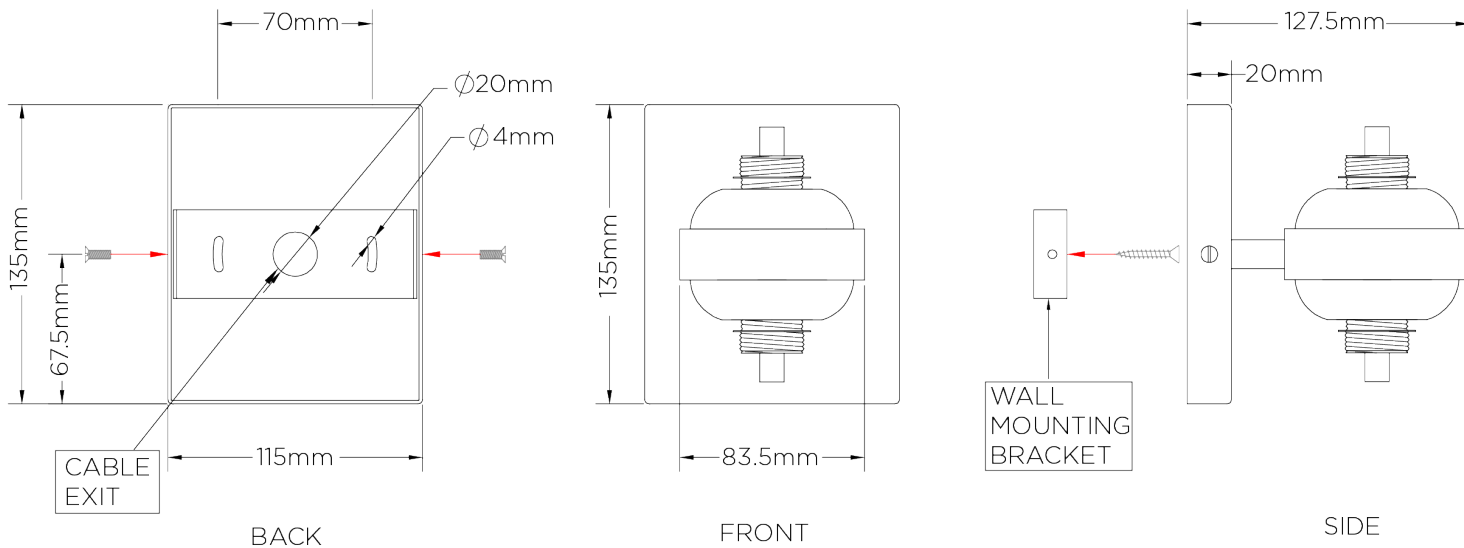

## Lilburn Wall Light Large

TWL63L | Brass

Brass shown with 3" Empire in Natural Linen

**HEIGHT**  
340mm | 13 1/2"

**HEIGHT WITH SHADE**  
340mm | 13 1/2"

**WIDTH**  
115mm | 4 3/4"

**WIDTH WITH SHADE**  
115mm | 4 3/4"

**CONSTRUCTED FROM**  
Cast brass or nickel plated brass with 3" Empire steel

**WEIGHT**  
0.7 kg | 1.54 lbs

**PROJECTION**  
133mm | 5 1/4"

**RECOMMENDED SHADE**

**MAX WATTAGE**  
25W

**LAMP**  
2 x 320lm (3w) LED G9 Capsule

# Lilburn Wall Light Large

TWL63L

HEIGHT  
340mm | 13 1/2"

HEIGHT WITH SHADE  
340mm | 13 1/2"

WIDTH  
115mm | 4 3/4"

WIDTH WITH SHADE  
115mm | 4 3/4"

© Porta Romana 2022

Dimensions and weights are provided as a guide. All Porta Romana Products are made by hand and variations can occur in some products. The products you are buying or marketing are exclusive designs belonging to Porta Romana. Please do not submit design sheets featuring our products to other manufacturing companies nor to other parties who might. Any manufacturer found to be reproducing Porta Romana products will be breaching copyright law and will be actively pursued