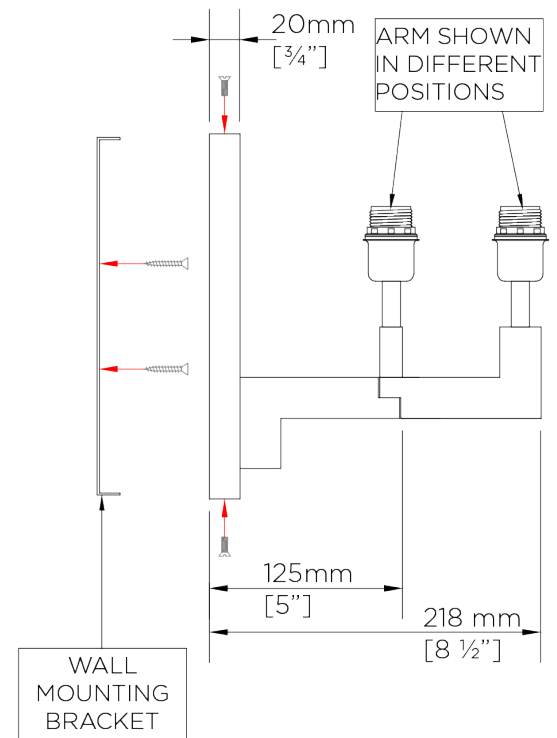

## Library Wall Light

SWL06 | Polished Brass

Polished Brass shown with 5" Bongo in Oat Linen

HEIGHT  
240mm | 9 1/2"

CONSTRUCTED FROM  
Cast patinated or nickel plated brass 7" Bongo

RECOMMENDED SHADE

HEIGHT WITH SHADE  
368mm | 14 1/2"

WEIGHT  
1.4 kg | 3.08 lbs

MAX WATTAGE  
25W

WIDTH  
160mm | 6 1/2"

PROJECTION  
260mm | 10 1/4"

LAMP  
1 x 450lm (5w) LED E14 Candle

WIDTH WITH SHADE  
267mm | 10 3/4"

VOLTAGE  
220-240V

FLEX AND SWITCH  
Brass lampholder

# Library Wall Light

SWL06

HEIGHT  
240mm | 9 1/2"

HEIGHT WITH SHADE  
368mm | 14 1/2"

WIDTH  
160mm | 6 1/2"

WIDTH WITH SHADE  
267mm | 10 3/4"

© Porta Romana 2022

Dimensions and weights are provided as a guide. All Porta Romana Products are made by hand and variations can occur in some products. The products you are buying or marketing are exclusive designs belonging to Porta Romana. Please do not submit design sheets featuring our products to other manufacturing companies nor to other parties who might. Any manufacturer found to be reproducing Porta Romana products will be breaching copyright law and will be actively pursued