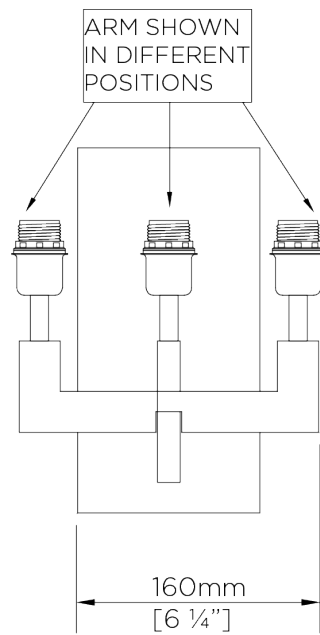

## Library Wall Light

SWL06 | Polished Brass

Polished Brass shown with 5" Bongo in Oat Linen

HEIGHT  
240mm | 9 1/2"

CONSTRUCTED FROM  
Cast patinated or nickel plated brass 7" Bongo

RECOMMENDED SHADE

HEIGHT WITH SHADE  
368mm | 14 1/2"

WEIGHT  
1.4 kg | 3.08 lbs

MAX WATTAGE  
25W

WIDTH  
160mm | 6 1/2"

PROJECTION  
260mm | 10 1/4"

LAMP  
1 x 450lm (5w) LED E14 Candle

WIDTH WITH SHADE  
267mm | 10 3/4"

VOLTAGE  
220-240V

FLEX AND SWITCH  
Brass lampholder

# Library Wall Light

SWL06

HEIGHT  
240mm | 9 1/2"

HEIGHT WITH SHADE  
368mm | 14 1/2"

WIDTH  
160mm | 6 1/2"

WIDTH WITH SHADE  
267mm | 10 3/4"

© Porta Romana 2022

Dimensions and weights are provided as a guide. All Porta Romana Products are made by hand and variations can occur in some products. The products you are buying or marketing are exclusive designs belonging to Porta Romana. Please do not submit design sheets featuring our products to other manufacturing companies nor to other parties who might. Any manufacturer found to be reproducing Porta Romana products will be breaching copyright law and will be actively pursued