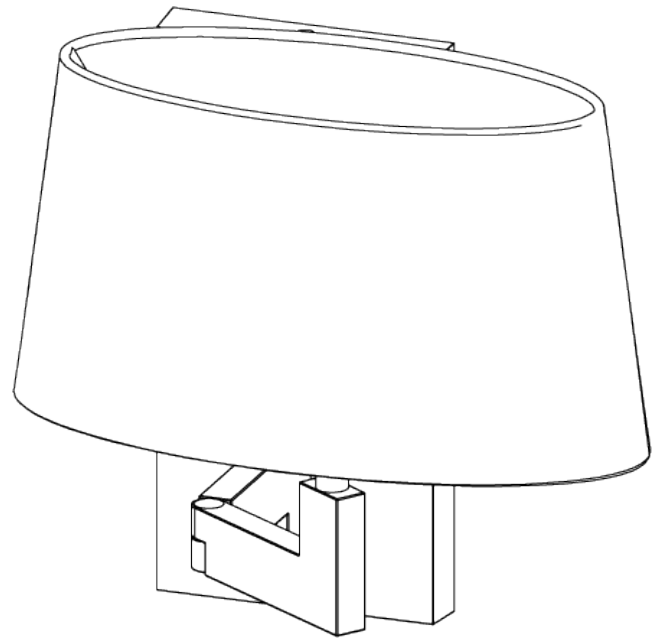

## Library Wall Light

SWL06 | Polished Brass

Polished Brass shown with 5" Bongo in Oat Linen

HEIGHT  
240mm | 9 1/2"

CONSTRUCTED FROM  
Cast patinated or nickel plated brass 7" Bongo

RECOMMENDED SHADE

HEIGHT WITH SHADE  
368mm | 14 1/2"

WEIGHT  
1.4 kg | 3.08 lbs

MAX WATTAGE  
25W

WIDTH  
160mm | 6 1/2"

PROJECTION  
260mm | 10 1/4"

LAMP  
1 x 450lm (5w) LED E14 Candle

WIDTH WITH SHADE  
267mm | 10 3/4"

VOLTAGE  
220-240V

FLEX AND SWITCH  
Brass lampholder

# Library Wall Light

SWL06

HEIGHT  
240mm | 9 1/2"

HEIGHT WITH SHADE  
368mm | 14 1/2"

WIDTH  
160mm | 6 1/2"

WIDTH WITH SHADE  
267mm | 10 3/4"

© Porta Romana 2022

Dimensions and weights are provided as a guide. All Porta Romana Products are made by hand and variations can occur in some products. The products you are buying or marketing are exclusive designs belonging to Porta Romana. Please do not submit design sheets featuring our products to other manufacturing companies nor to other parties who might. Any manufacturer found to be reproducing Porta Romana products will be breaching copyright law and will be actively pursued