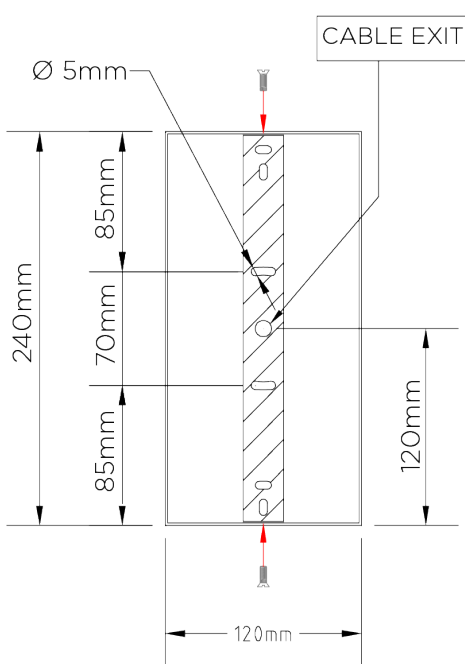

## Library Wall Light

SWL06 | Polished Brass

Polished Brass shown with 5" Bongo in Oat Linen

HEIGHT  
240mm | 9 1/2"

CONSTRUCTED FROM  
Cast patinated or nickel plated brass 7" Bongo

RECOMMENDED SHADE

HEIGHT WITH SHADE  
368mm | 14 1/2"

WEIGHT  
1.4 kg | 3.08 lbs

MAX WATTAGE  
25W

WIDTH  
160mm | 6 1/2"

PROJECTION  
260mm | 10 1/4"

LAMP  
1 x 450lm (5w) LED E14 Candle

WIDTH WITH SHADE  
267mm | 10 3/4"

VOLTAGE  
220-240V

FLEX AND SWITCH  
Brass lampholder

# Library Wall Light

SWL06

HEIGHT  
240mm | 9 1/2"

HEIGHT WITH SHADE  
368mm | 14 1/2"

WIDTH  
160mm | 6 1/2"

WIDTH WITH SHADE  
267mm | 10 3/4"

© Porta Romana 2022

Dimensions and weights are provided as a guide. All Porta Romana Products are made by hand and variations can occur in some products. The products you are buying or marketing are exclusive designs belonging to Porta Romana. Please do not submit design sheets featuring our products to other manufacturing companies nor to other parties who might. Any manufacturer found to be reproducing Porta Romana products will be breaching copyright law and will be actively pursued