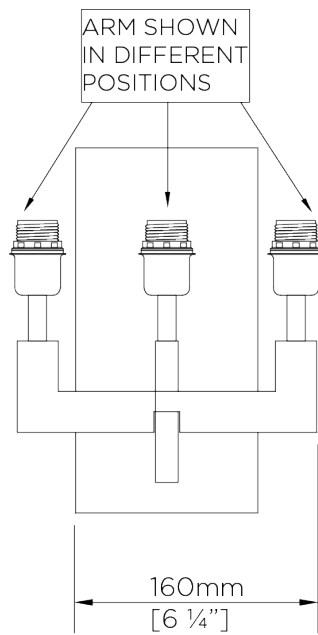

## Library Wall Light

SWL06 | Nickel

Nickel shown with 10" Slim Oval in Warm Grey

HEIGHT  
240mm | 9 1/2"

CONSTRUCTED FROM  
Cast patinated or nickel plated brass

RECOMMENDED SHADE  
7" Bongo

HEIGHT WITH SHADE  
290mm | 11 1/2"

WEIGHT  
1.4 kg | 3.08 lbs

MAX WATTAGE  
25W

WIDTH  
160mm | 6 1/2"

PROJECTION  
260mm | 10 1/4"

LAMP  
1 x 450lm (5w) LED E14 Candle

WIDTH WITH SHADE  
380mm | 15"

VOLTAGE  
220-240V

FLEX AND SWITCH  
Nickel lampholder

# Library Wall Light

SWL06

HEIGHT  
240mm | 9 1/2"

HEIGHT WITH SHADE  
368mm | 14 1/2"

WIDTH  
160mm | 6 1/2"

WIDTH WITH SHADE  
267mm | 10 3/4"

© Porta Romana 2022

Dimensions and weights are provided as a guide. All Porta Romana Products are made by hand and variations can occur in some products. The products you are buying or marketing are exclusive designs belonging to Porta Romana. Please do not submit design sheets featuring our products to other manufacturing companies nor to other parties who might. Any manufacturer found to be reproducing Porta Romana products will be breaching copyright law and will be actively pursued