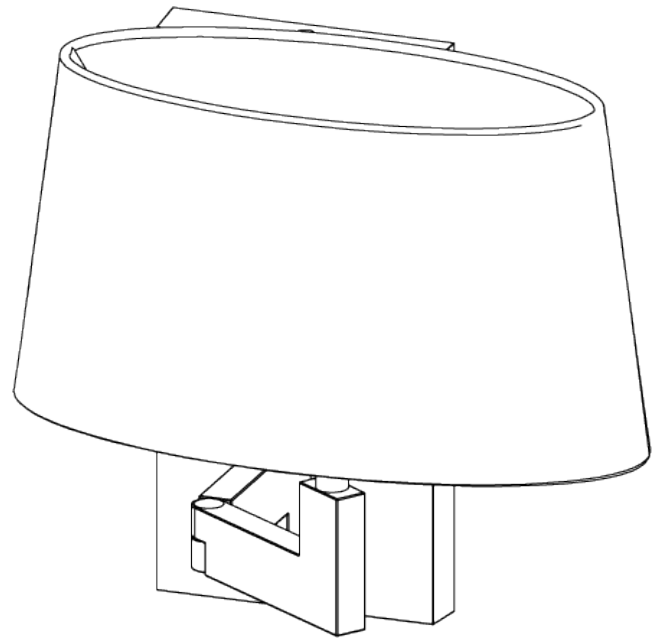

## Library Wall Light

SWL06 | Nickel

Nickel shown with 10" Slim Oval in Warm Grey

HEIGHT  
240mm | 9 1/2"

CONSTRUCTED FROM  
Cast patinated or nickel plated brass

RECOMMENDED SHADE  
7" Bongo

HEIGHT WITH SHADE  
290mm | 11 1/2"

WEIGHT  
1.4 kg | 3.08 lbs

MAX WATTAGE  
25W

WIDTH  
160mm | 6 1/2"

PROJECTION  
260mm | 10 1/4"

LAMP  
1 x 450lm (5w) LED E14 Candle

WIDTH WITH SHADE  
380mm | 15"

VOLTAGE  
220-240V

FLEX AND SWITCH  
Nickel lampholder

# Library Wall Light

SWL06

HEIGHT  
240mm | 9 1/2"

HEIGHT WITH SHADE  
368mm | 14 1/2"

WIDTH  
160mm | 6 1/2"

WIDTH WITH SHADE  
267mm | 10 3/4"

© Porta Romana 2022

Dimensions and weights are provided as a guide. All Porta Romana Products are made by hand and variations can occur in some products. The products you are buying or marketing are exclusive designs belonging to Porta Romana. Please do not submit design sheets featuring our products to other manufacturing companies nor to other parties who might. Any manufacturer found to be reproducing Porta Romana products will be breaching copyright law and will be actively pursued