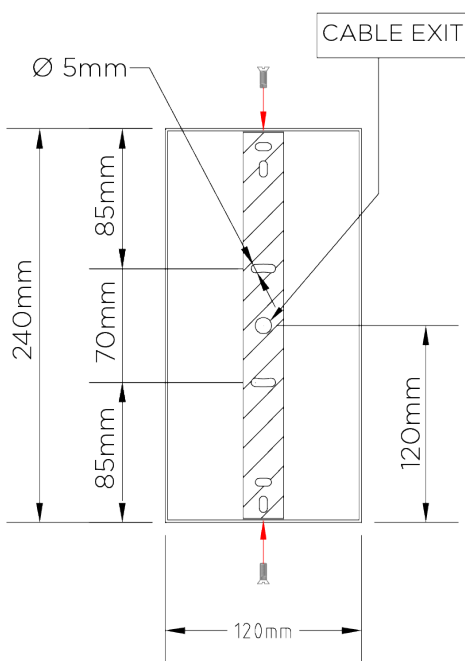

## Library Wall Light

SWL06 | Nickel

Nickel shown with 10" Slim Oval in Warm Grey

HEIGHT  
240mm | 9 1/2"

CONSTRUCTED FROM  
Cast patinated or nickel plated brass

RECOMMENDED SHADE  
7" Bongo

HEIGHT WITH SHADE  
290mm | 11 1/2"

WEIGHT  
1.4 kg | 3.08 lbs

MAX WATTAGE  
25W

WIDTH  
160mm | 6 1/2"

PROJECTION  
260mm | 10 1/4"

LAMP  
1 x 450lm (5w) LED E14 Candle

WIDTH WITH SHADE  
380mm | 15"

VOLTAGE  
220-240V

FLEX AND SWITCH  
Nickel lampholder

# Library Wall Light

SWL06

HEIGHT  
240mm | 9 1/2"

HEIGHT WITH SHADE  
368mm | 14 1/2"

WIDTH  
160mm | 6 1/2"

WIDTH WITH SHADE  
267mm | 10 3/4"

© Porta Romana 2022

Dimensions and weights are provided as a guide. All Porta Romana Products are made by hand and variations can occur in some products. The products you are buying or marketing are exclusive designs belonging to Porta Romana. Please do not submit design sheets featuring our products to other manufacturing companies nor to other parties who might. Any manufacturer found to be reproducing Porta Romana products will be breaching copyright law and will be actively pursued