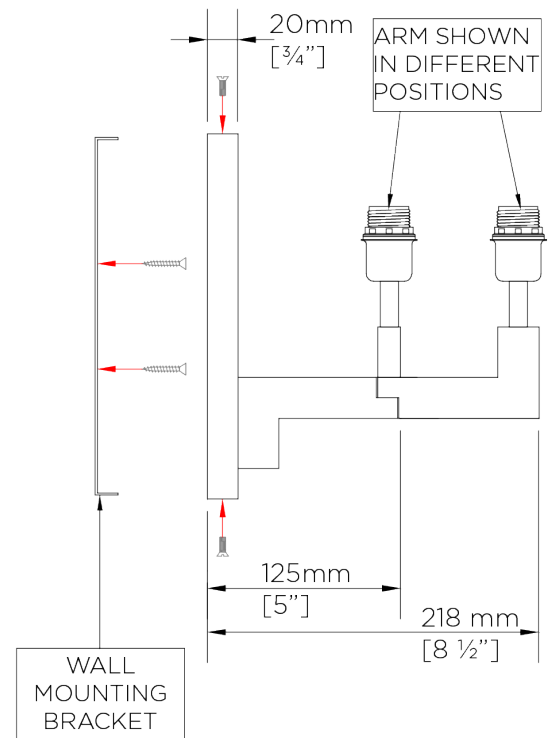

## Library Wall Light

SWL06 | Nickel

Nickel shown with 10" Slim Oval in Warm Grey

HEIGHT  
240mm | 9 1/2"

CONSTRUCTED FROM  
Cast patinated or nickel plated brass

RECOMMENDED SHADE  
7" Bongo

HEIGHT WITH SHADE  
290mm | 11 1/2"

WEIGHT  
1.4 kg | 3.08 lbs

MAX WATTAGE  
25W

WIDTH  
160mm | 6 1/2"

PROJECTION  
260mm | 10 1/4"

LAMP  
1 x 450lm (5w) LED E14 Candle

WIDTH WITH SHADE  
380mm | 15"

VOLTAGE  
220-240V

FLEX AND SWITCH  
Nickel lampholder

# Library Wall Light

SWL06

HEIGHT  
240mm | 9 1/2"

HEIGHT WITH SHADE  
368mm | 14 1/2"

WIDTH  
160mm | 6 1/2"

WIDTH WITH SHADE  
267mm | 10 3/4"

© Porta Romana 2022

Dimensions and weights are provided as a guide. All Porta Romana Products are made by hand and variations can occur in some products. The products you are buying or marketing are exclusive designs belonging to Porta Romana. Please do not submit design sheets featuring our products to other manufacturing companies nor to other parties who might. Any manufacturer found to be reproducing Porta Romana products will be breaching copyright law and will be actively pursued