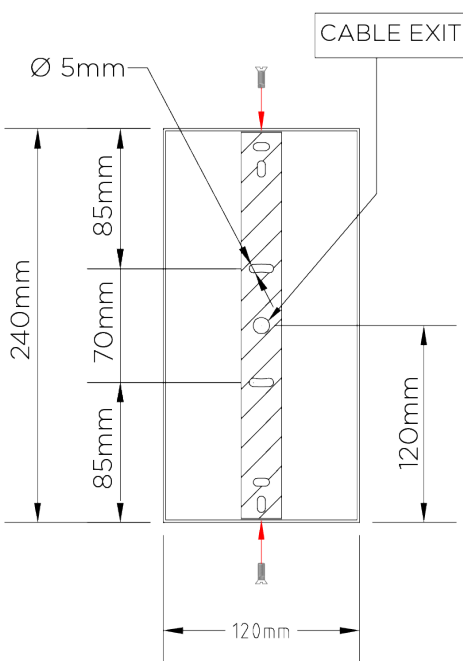

## Library Wall Light

SWL06 | Gunmetal

Gunmetal shown with 10" Slim Oval in Dove

HEIGHT  
240mm | 9 1/2"

CONSTRUCTED FROM  
Cast patinated or nickel plated brass

RECOMMENDED SHADE  
7" Bongo

HEIGHT WITH SHADE  
290mm | 11 1/2"

WEIGHT  
1.4 kg | 3.08 lbs

MAX WATTAGE  
25W

WIDTH  
160mm | 6 1/2"

PROJECTION  
260mm | 10 1/4"

LAMP  
1 x 450lm (5w) LED E14 Candle

WIDTH WITH SHADE  
380mm | 15"

VOLTAGE  
220-240V

FLEX AND SWITCH  
Bronze lampholder

# Library Wall Light

SWL06

HEIGHT  
240mm | 9 1/2"

HEIGHT WITH SHADE  
368mm | 14 1/2"

WIDTH  
160mm | 6 1/2"

WIDTH WITH SHADE  
267mm | 10 3/4"

BACK

FRONT