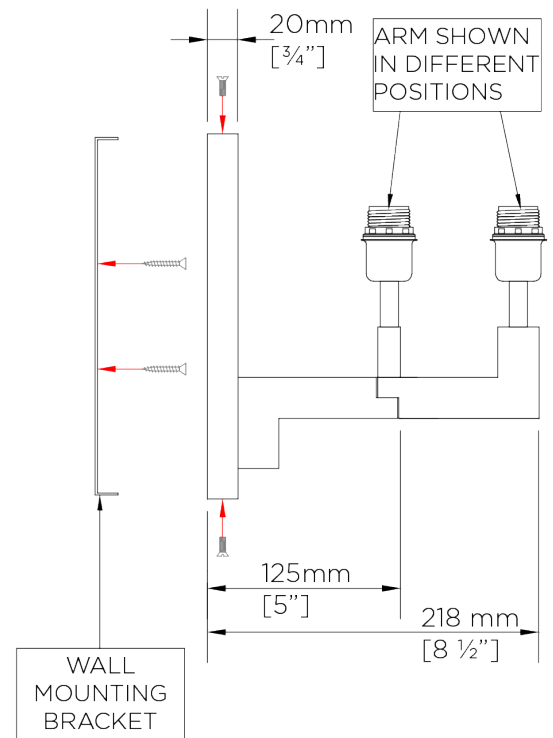

## Library Wall Light

SWL06 | Gunmetal

Gunmetal shown with 10" Slim Oval in Dove

HEIGHT  
240mm | 9 1/2"

CONSTRUCTED FROM  
Cast patinated or nickel plated brass

RECOMMENDED SHADE  
7" Bongo

HEIGHT WITH SHADE  
290mm | 11 1/2"

WEIGHT  
1.4 kg | 3.08 lbs

MAX WATTAGE  
25W

WIDTH  
160mm | 6 1/2"

PROJECTION  
260mm | 10 1/4"

LAMP  
1 x 450lm (5w) LED E14 Candle

WIDTH WITH SHADE  
380mm | 15"

VOLTAGE  
220-240V

FLEX AND SWITCH  
Bronze lampholder

# Library Wall Light

SWL06

HEIGHT  
240mm | 9 1/2"

HEIGHT WITH SHADE  
368mm | 14 1/2"

WIDTH  
160mm | 6 1/2"

WIDTH WITH SHADE  
267mm | 10 3/4"

BACK

FRONT