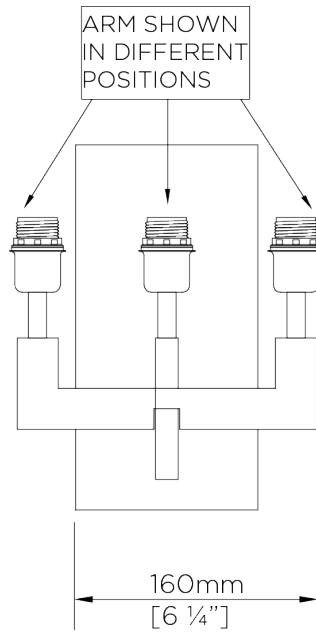

## Library Wall Light

SWL06 | Gunmetal

Gunmetal shown with 10" Slim Oval in Dove

HEIGHT  
240mm | 9 1/2"

CONSTRUCTED FROM  
Cast patinated or nickel plated brass

RECOMMENDED SHADE  
7" Bongo

HEIGHT WITH SHADE  
290mm | 11 1/2"

WEIGHT  
1.4 kg | 3.08 lbs

MAX WATTAGE  
25W

WIDTH  
160mm | 6 1/2"

PROJECTION  
260mm | 10 1/4"

LAMP  
1 x 450lm (5w) LED E14 Candle

WIDTH WITH SHADE  
380mm | 15"

VOLTAGE  
220-240V

FLEX AND SWITCH  
Bronze lampholder

# Library Wall Light

SWL06

HEIGHT  
240mm | 9 1/2"

HEIGHT WITH SHADE  
368mm | 14 1/2"

WIDTH  
160mm | 6 1/2"

WIDTH WITH SHADE  
267mm | 10 3/4"

BACK

FRONT