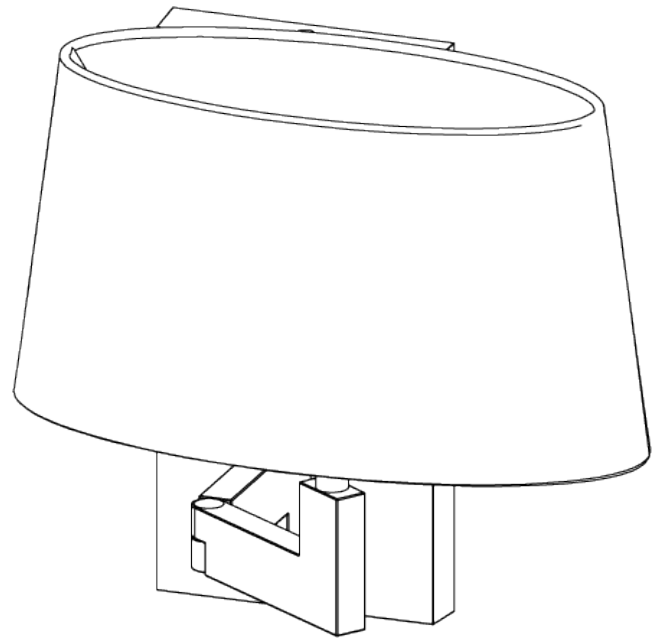

## Library Wall Light

SWL06 | Gunmetal

Gunmetal shown with 10" Slim Oval in Dove

HEIGHT  
240mm | 9 1/2"

CONSTRUCTED FROM  
Cast patinated or nickel plated brass

RECOMMENDED SHADE  
7" Bongo

HEIGHT WITH SHADE  
290mm | 11 1/2"

WEIGHT  
1.4 kg | 3.08 lbs

MAX WATTAGE  
25W

WIDTH  
160mm | 6 1/2"

PROJECTION  
260mm | 10 1/4"

LAMP  
1 x 450lm (5w) LED E14 Candle

WIDTH WITH SHADE  
380mm | 15"

VOLTAGE  
220-240V

FLEX AND SWITCH  
Bronze lampholder

# Library Wall Light

SWL06

HEIGHT  
240mm | 9 1/2"

HEIGHT WITH SHADE  
368mm | 14 1/2"

WIDTH  
160mm | 6 1/2"

WIDTH WITH SHADE  
267mm | 10 3/4"

BACK

FRONT