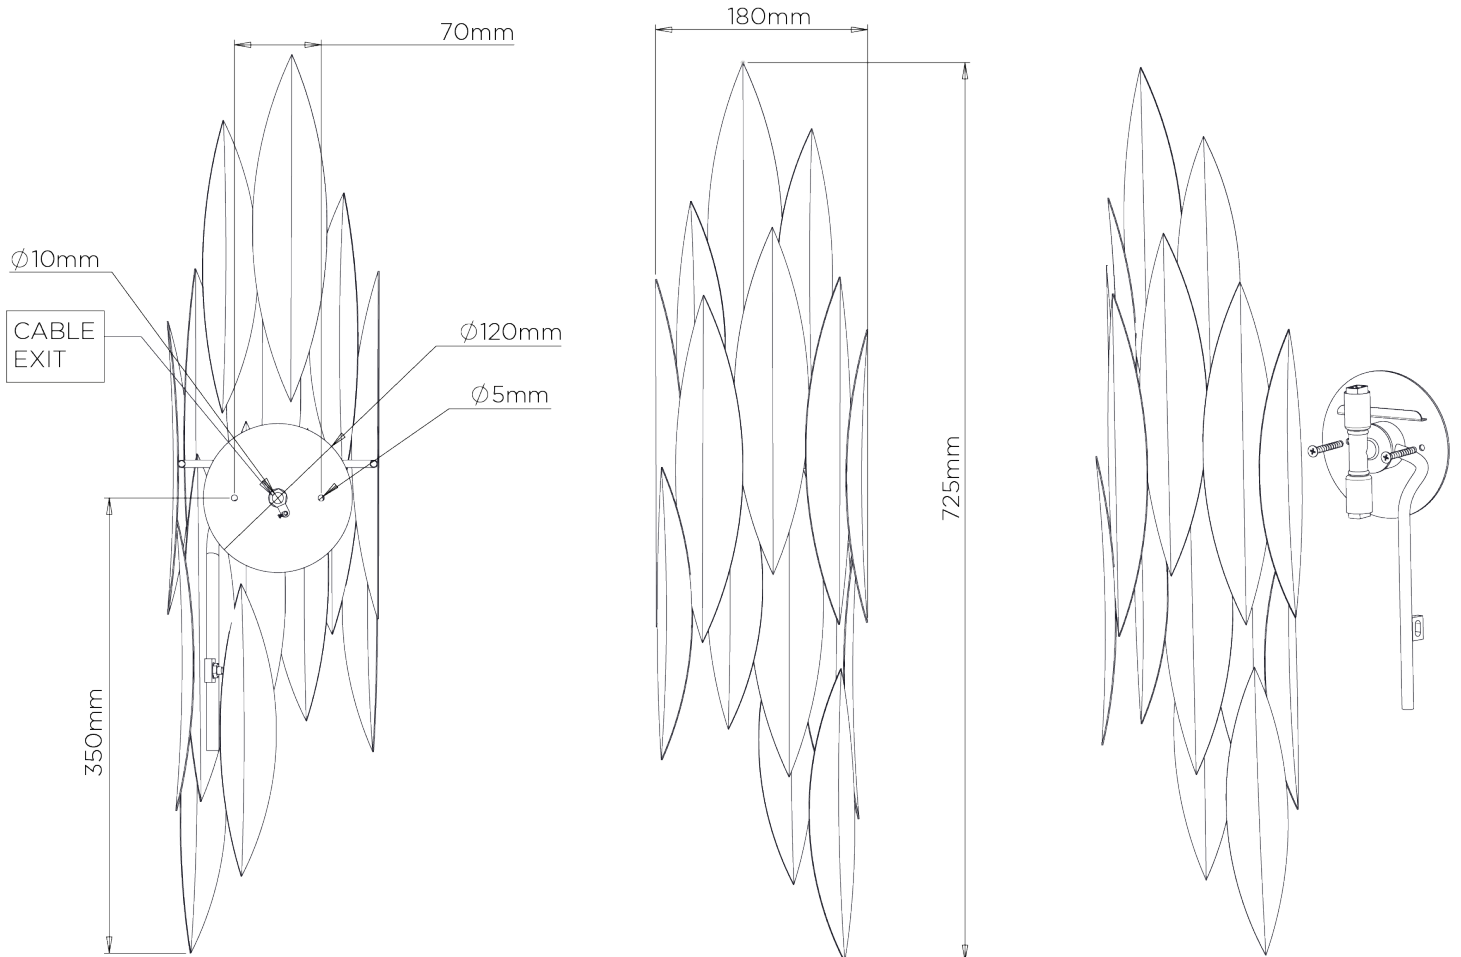

## Leaf Wall Light Small

TWL91S | Cosmic Silver

Cosmic Silver

HEIGHT  
725mm | 28 3/4"

CONSTRUCTED FROM  
Forged steel with decorative finish

MAX WATTAGE  
25W

WIDTH  
180mm | 7 1/4"

WEIGHT  
2 kg | 4.4 lbs

# Leaf Wall Light Small

TWL91S

HEIGHT  
725mm | 28 3/4"

WIDTH  
180mm | 7 1/4"

LEFT VERSION OF WALL LIGHT SHOWN

© Porta Romana 2022

Dimensions and weights are provided as a guide. All Porta Romana Products are made by hand and variations can occur in some products. The products you are buying or marketing are exclusive designs belonging to Porta Romana. Please do not submit design sheets featuring our products to other manufacturing companies nor to other parties who might. Any manufacturer found to be reproducing Porta Romana products will be breaching copyright law and will be actively pursued