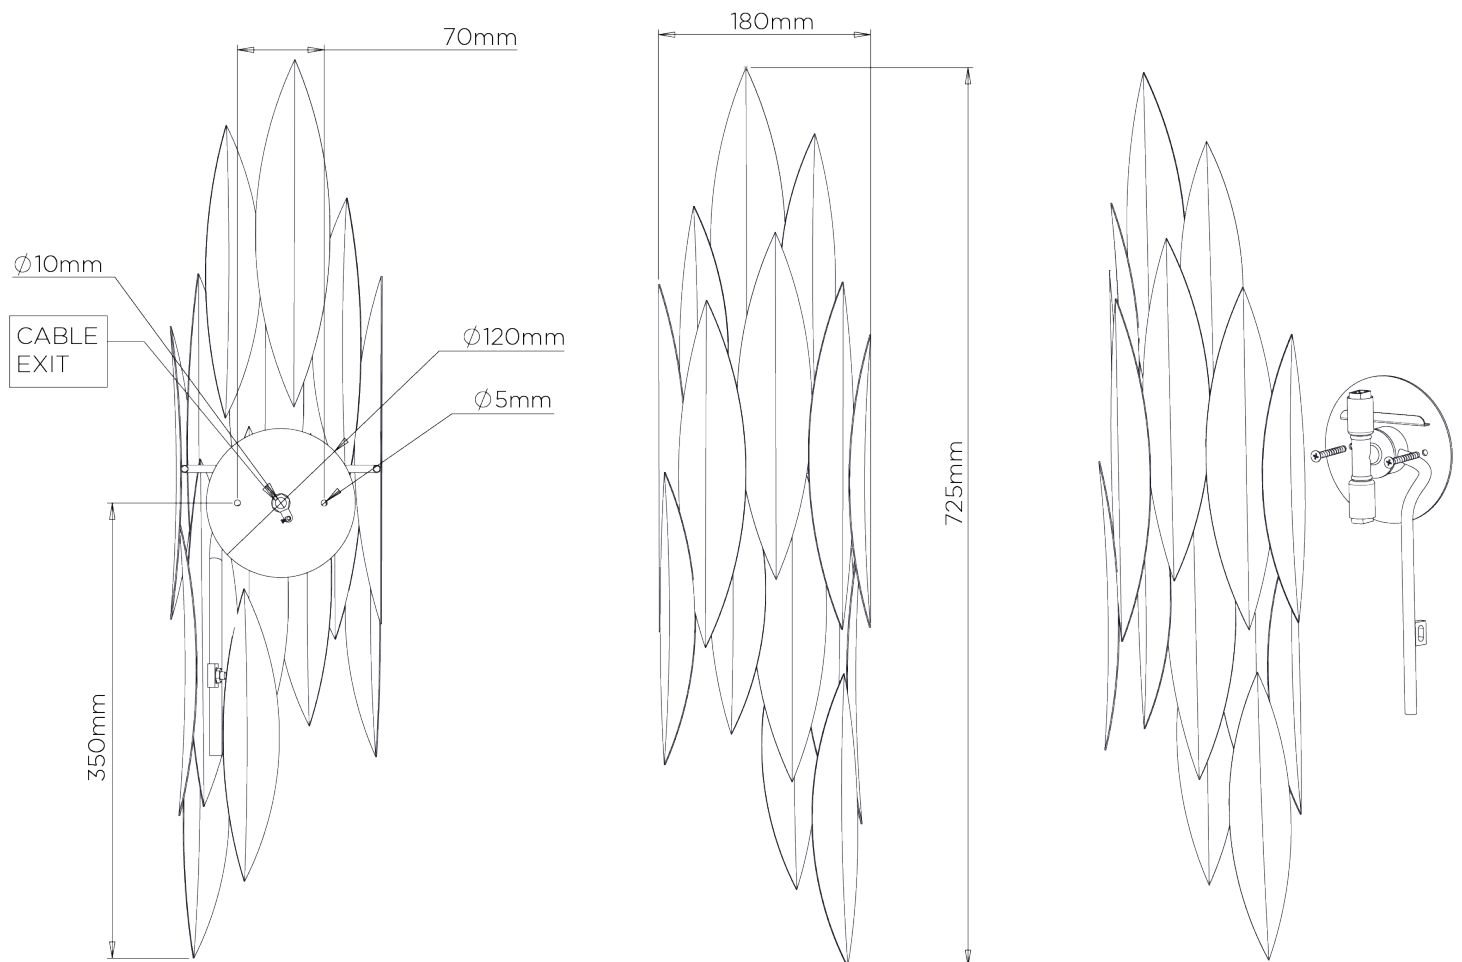

PORTA ROMANA

Leaf Wall Light Small

TWL91S | Cosmic Gold

Cosmic Gold

HEIGHT
725mm | 28 3/4"

CONSTRUCTED FROM
Forged steel with decorative finish

MAX WATTAGE
25W

WIDTH
180mm | 7 1/4"

WEIGHT
2 kg | 4.4 lbs

LAMP
2 x 320lm (3w) LED G9 Capsule

PROJECTION
110mm | 4 1/2"

VOLTAGE
220-240V

FINISHES

- 1 Cosmic Gold
- 2 Cosmic Silver

Leaf Wall Light Small

TWL91S

HEIGHT
725mm | 28 3/4"

WIDTH
180mm | 7 1/4"

LEFT VERSION OF WALL LIGHT SHOWN

© Porta Romana 2022

Dimensions and weights are provided as a guide. All Porta Romana Products are made by hand and variations can occur in some products. The products you are buying or marketing are exclusive designs belonging to Porta Romana. Please do not submit design sheets featuring our products to other manufacturing companies nor to other parties who might. Any manufacturer found to be reproducing Porta Romana products will be breaching copyright law and will be actively pursued