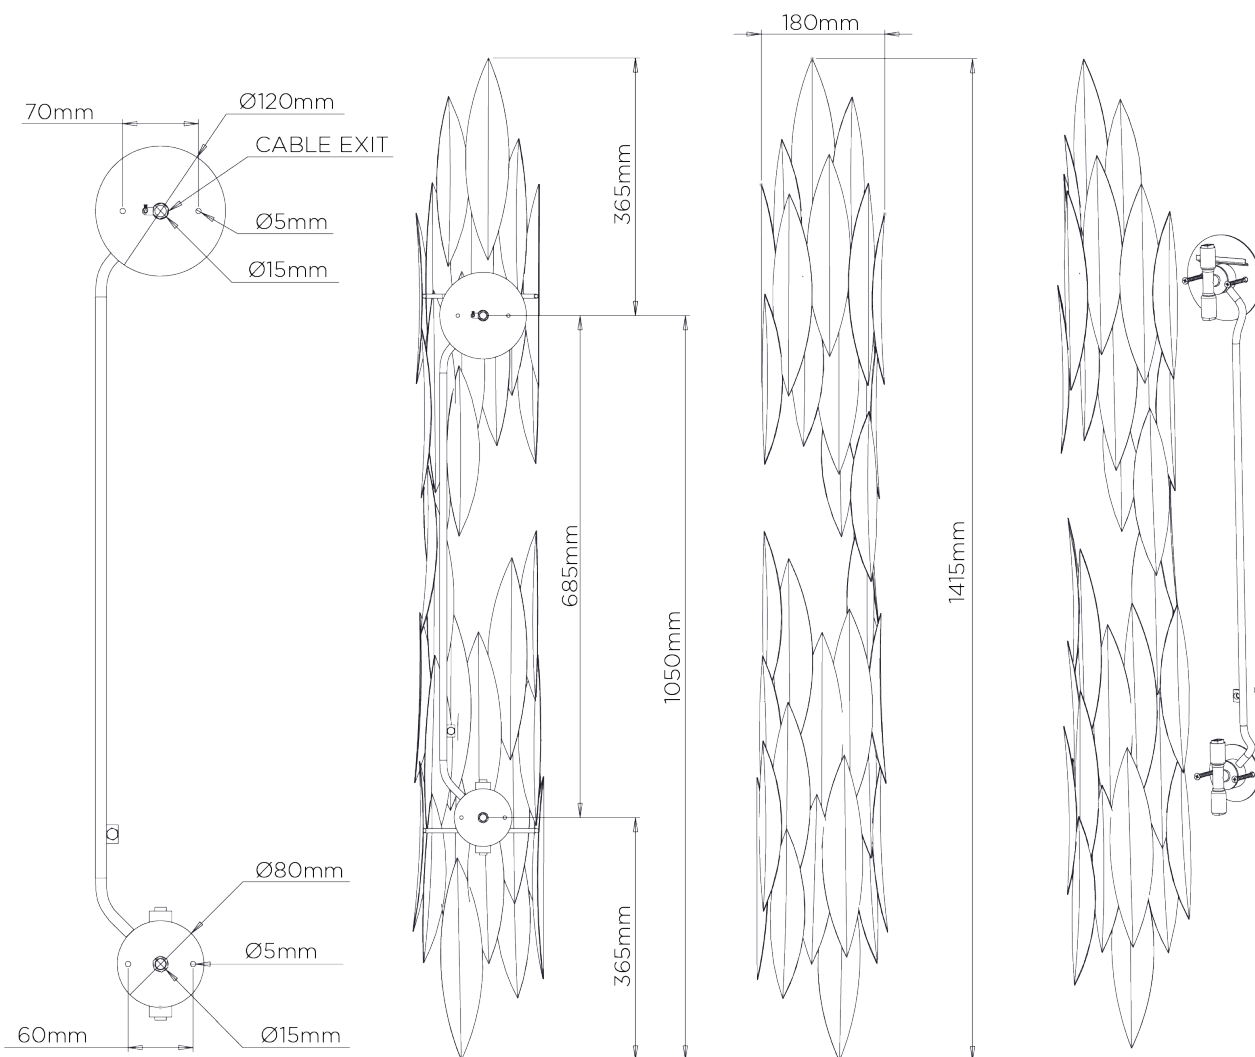

PORTA ROMANA

Leaf Wall Light Large

TWL91L | Cosmic Silver

Cosmic Silver

HEIGHT
1390mm | 54 3/4"

CONSTRUCTED FROM
Forged steel with decorative finish

MAX WATTAGE
25W

WIDTH
180mm | 7 1/4"

WEIGHT
4.5 kg | 9.9 lbs

LAMP
4 x 320lm (3w) LED G9 Capsule

PROJECTION
110mm | 4 1/2"

VOLTAGE
220-240V

FINISHES

- 1 Cosmic Gold
- 2 Cosmic Silver

Leaf Wall Light Large

TWL91L

HEIGHT
1390mm | 54 3/4"

WIDTH
180mm | 7 1/4"

© Porta Romana 2022

Dimensions and weights are provided as a guide. All Porta Romana Products are made by hand and variations can occur in some products. The products you are buying or marketing are exclusive designs belonging to Porta Romana. Please do not submit design sheets featuring our products to other manufacturing companies nor to other parties who might. Any manufacturer found to be reproducing Porta Romana products will be breaching copyright law and will be actively pursued