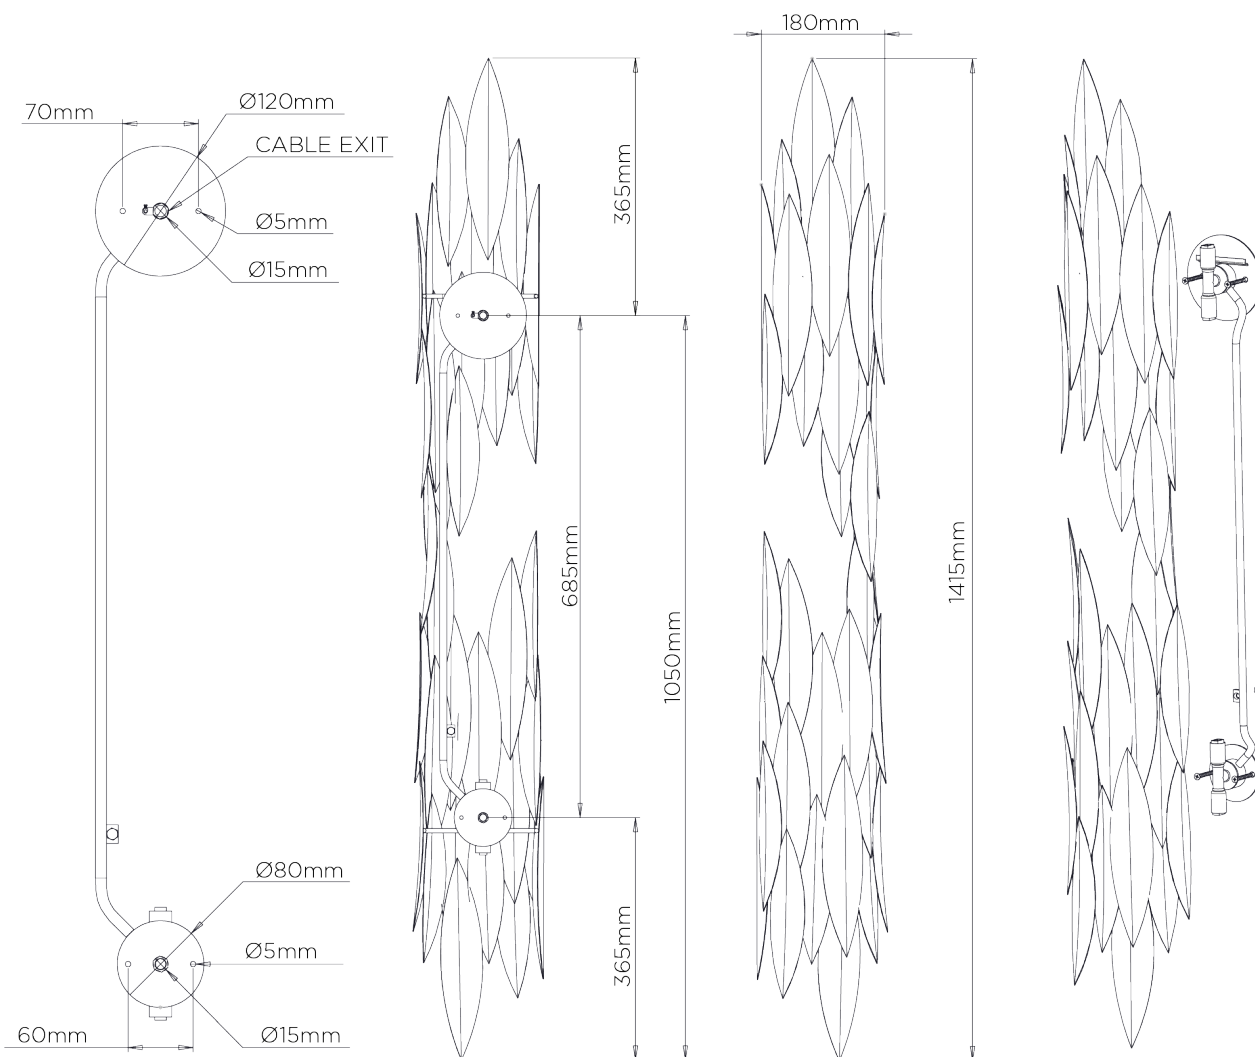

PORTA ROMANA

Leaf Wall Light Large

TWL91L | Cosmic Gold

Cosmic Gold

HEIGHT
1390mm | 54 3/4"

CONSTRUCTED FROM
Forged steel with decorative finish

MAX WATTAGE
25W

WIDTH
180mm | 7 1/4"

WEIGHT
4.5 kg | 9.9 lbs

LAMP
4 x 320lm (3w) LED G9 Capsule

PROJECTION
110mm | 4 1/2"

VOLTAGE
220-240V

FINISHES

- 1 Cosmic Gold
- 2 Cosmic Silver

Leaf Wall Light Large

TWL91L

HEIGHT
1390mm | 54 3/4"

WIDTH
180mm | 7 1/4"

© Porta Romana 2022

Dimensions and weights are provided as a guide. All Porta Romana Products are made by hand and variations can occur in some products. The products you are buying or marketing are exclusive designs belonging to Porta Romana. Please do not submit design sheets featuring our products to other manufacturing companies nor to other parties who might. Any manufacturer found to be reproducing Porta Romana products will be breaching copyright law and will be actively pursued