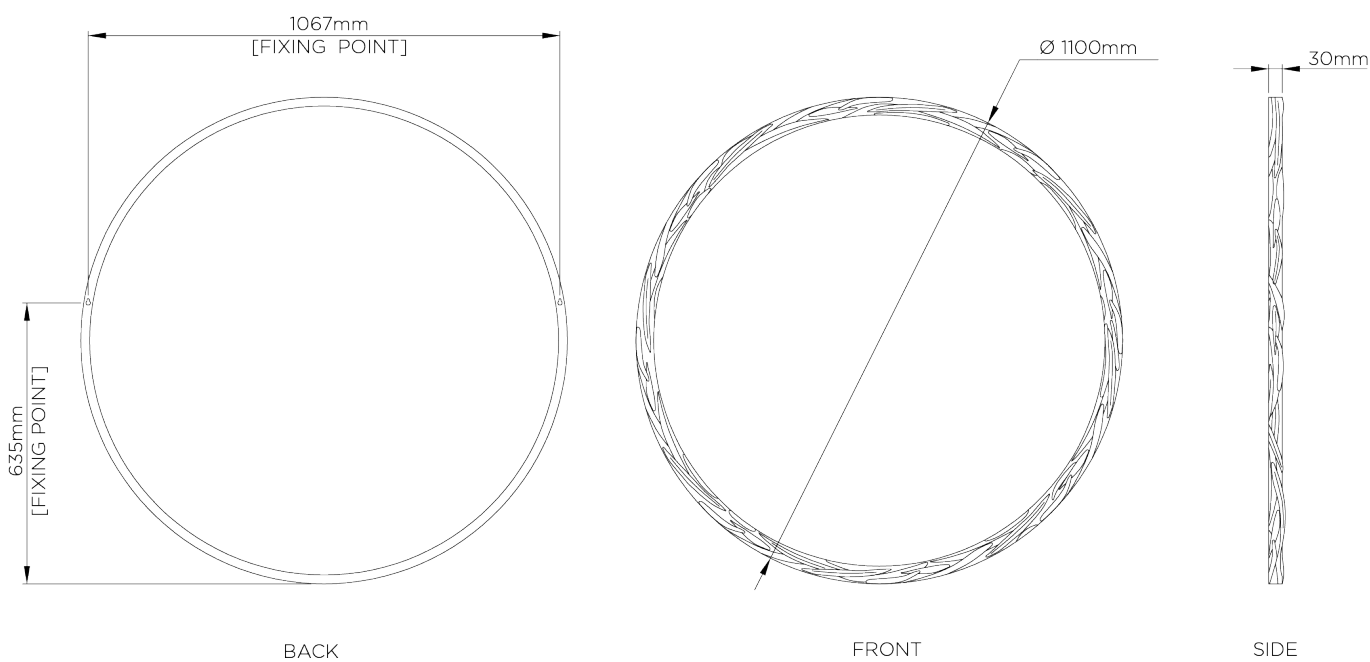

PORTA ROMANA

Laurel Mirror

WM24 | French Brass

Shown in French Brass

DEPTH
30mm | 1 1/4"

CONSTRUCTED FROM
Cast composite with decorative
finish

DIAMETER
1100mm | 43 1/2"

WEIGHT
12.6 kg | 27.72 lbs

FINISHES
1 French Brass

Laurel Mirror

WM24

DEPTH
30mm | 1 1/4"

DIAMETER
1100mm | 43 1/2"

It is not recommended to pre-drill holes for wall fixings (this is due to the hand-made nature of each piece)

© Porta Romana 2022