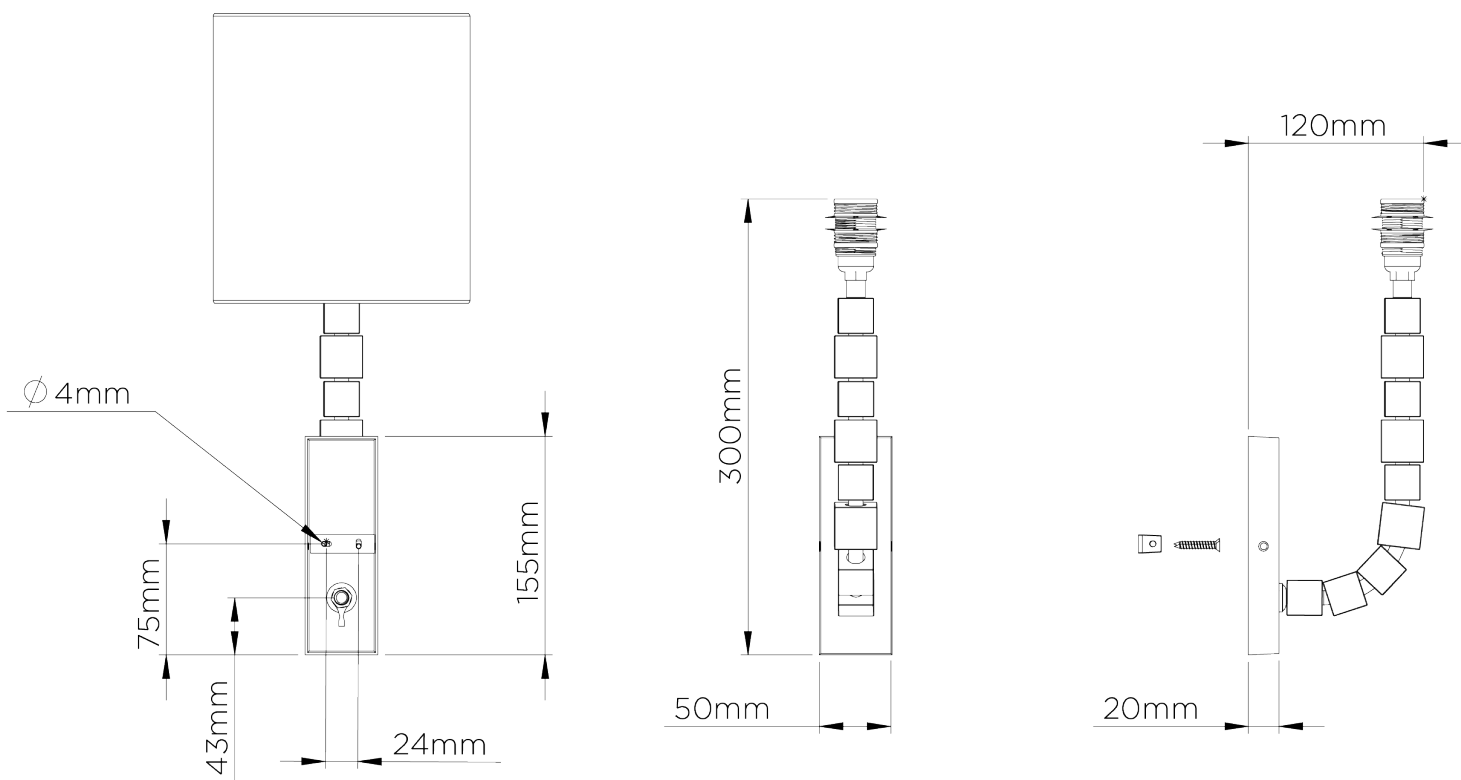

PORTA ROMANA

Lartigue Wall Light Small

TWL27S | Nickel

Nickel shown with 7" Top Hat in Putty Silk with UL backplate

HEIGHT
300mm | 12"

HEIGHT WITH SHADE
465mm | 18 1/2"

WIDTH
50mm | 2"

WIDTH WITH SHADE
178mm | 7 1/4"

CONSTRUCTED FROM
Nickel plated brass and steel or
brass and steel with decorative finish
and crystal cubes

WEIGHT
0.9 kg | 1.98 lbs

PROJECTION
220mm | 8 3/4"

RECOMMENDED SHADE
7" Bongo

MAX WATTAGE
40W

LAMP
1 x 450lm (5w) LED E14 Candle

VOLTAGE
220-240V

FLEX AND SWITCH
Nickel lampholder

FINISHES
1 Burnt Silver
2 French Brass
3 Nickel

Lartigue Wall Light Small

TWL27S

HEIGHT
300mm | 12"

HEIGHT WITH SHADE
465mm | 18 1/2"

WIDTH
50mm | 2"

WIDTH WITH SHADE
178mm | 7 1/4"

© Porta Romana 2022

Dimensions and weights are provided as a guide. All Porta Romana Products are made by hand and variations can occur in some products. The products you are buying or marketing are exclusive designs belonging to Porta Romana. Please do not submit design sheets featuring our products to other manufacturing companies nor to other parties who might. Any manufacturer found to be reproducing Porta Romana products will be breaching copyright law and will be actively pursued