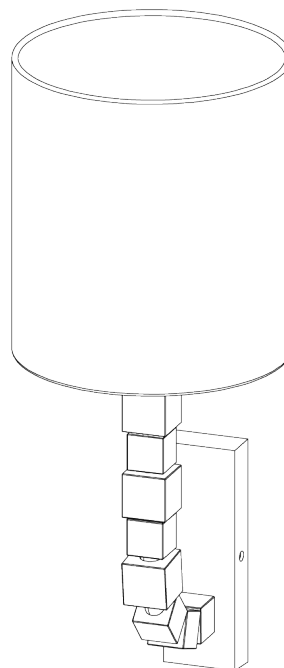

PORTA ROMANA

Lartigue Wall Light Small

TWL27S | Nickel

Nickel shown with 7" Top Hat in Putty Silk with UL backplate

HEIGHT
300mm | 12"

HEIGHT WITH SHADE
465mm | 18 1/2"

WIDTH
50mm | 2"

WIDTH WITH SHADE
178mm | 7 1/4"

CONSTRUCTED FROM
Nickel plated brass and steel or
brass and steel with decorative finish
and crystal cubes

WEIGHT
0.9 kg | 1.98 lbs

PROJECTION
220mm | 8 3/4"

RECOMMENDED SHADE
7" Bongo

MAX WATTAGE
40W

LAMP
1 x 450lm (5w) LED E14 Candle

VOLTAGE
220-240V

FLEX AND SWITCH
Nickel lampholder

FINISHES
1 Burnt Silver
2 French Brass
3 Nickel

Lartigue Wall Light Small

TWL27S

HEIGHT
300mm | 12"

HEIGHT WITH SHADE
465mm | 18 1/2"

WIDTH
50mm | 2"

WIDTH WITH SHADE
178mm | 7 1/4"

© Porta Romana 2022

Dimensions and weights are provided as a guide. All Porta Romana Products are made by hand and variations can occur in some products. The products you are buying or marketing are exclusive designs belonging to Porta Romana. Please do not submit design sheets featuring our products to other manufacturing companies nor to other parties who might. Any manufacturer found to be reproducing Porta Romana products will be breaching copyright law and will be actively pursued