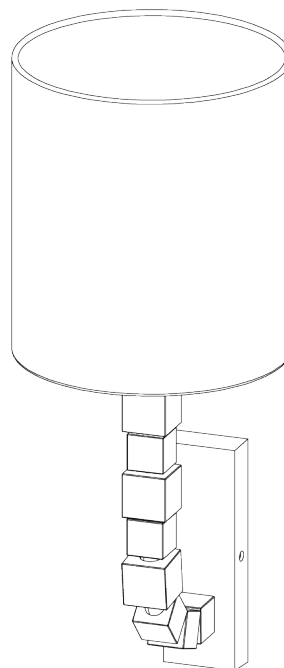

## Lartigue Wall Light Small

TWL27S | French Brass

French Brass shown with 7" Top Hat in Putty

HEIGHT  
300mm | 12"

HEIGHT WITH SHADE  
465mm | 18 1/2"

WIDTH  
50mm | 2"

WIDTH WITH SHADE  
178mm | 7 1/4"

CONSTRUCTED FROM  
Nickel plated brass and steel or  
brass and steel with decorative finish  
and crystal cubes

WEIGHT  
0.9 kg | 1.98 lbs

PROJECTION  
220mm | 8 3/4"

RECOMMENDED SHADE  
7" Bongo

MAX WATTAGE  
40W

LAMP  
1 x 450lm (5w) LED E14 Candle

VOLTAGE  
220-240V

FLEX AND SWITCH  
Brass lampholder

FINISHES  
1 Burnt Silver  
2 French Brass  
3 Nickel

# Lartigue Wall Light Small

TWL27S

HEIGHT  
300mm | 12"

HEIGHT WITH SHADE  
465mm | 18 1/2"

WIDTH  
50mm | 2"

WIDTH WITH SHADE  
178mm | 7 1/4"

© Porta Romana 2022

Dimensions and weights are provided as a guide. All Porta Romana Products are made by hand and variations can occur in some products. The products you are buying or marketing are exclusive designs belonging to Porta Romana. Please do not submit design sheets featuring our products to other manufacturing companies nor to other parties who might. Any manufacturer found to be reproducing Porta Romana products will be breaching copyright law and will be actively pursued