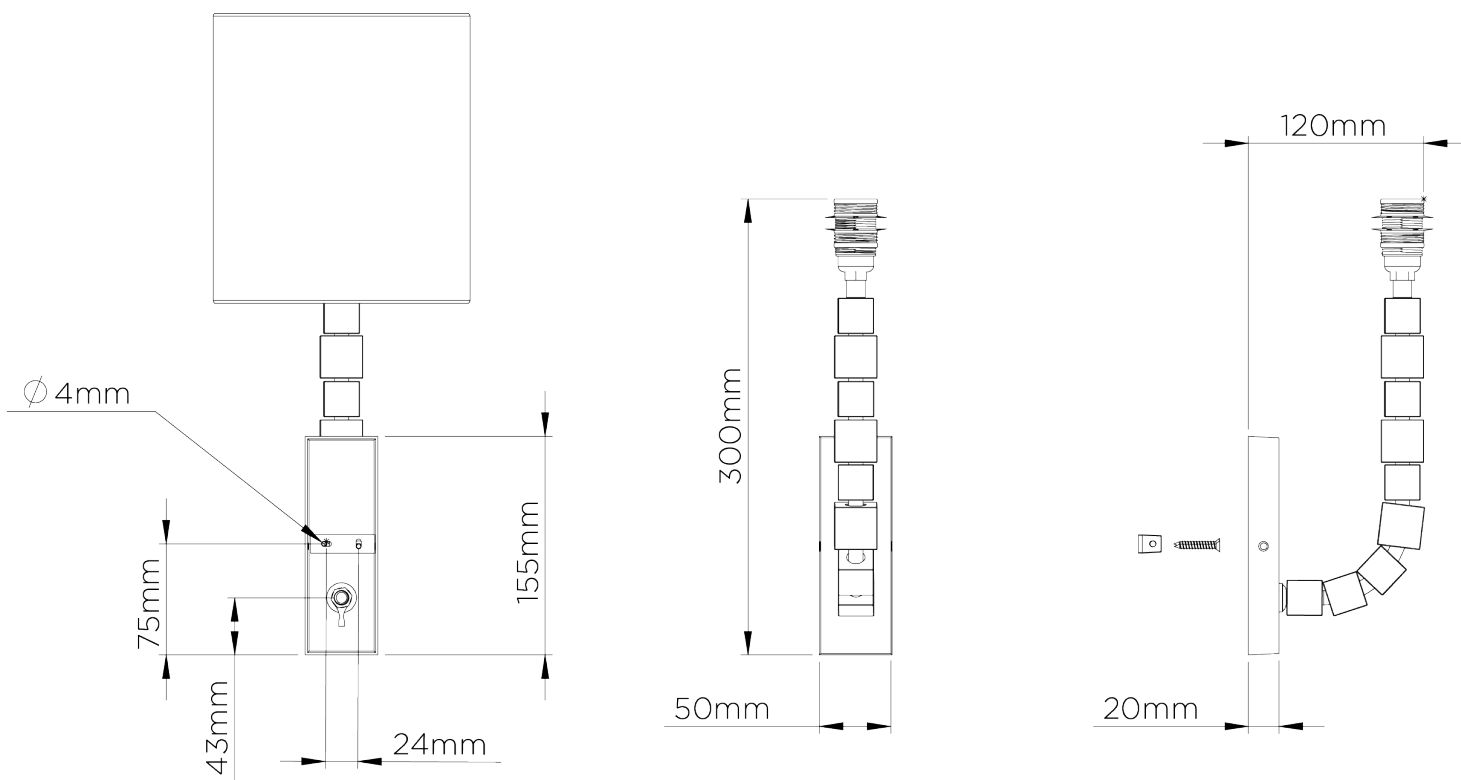

## Lartigue Wall Light Small

TWL27S | French Brass

French Brass shown with 7" Top Hat in Putty

HEIGHT  
300mm | 12"

HEIGHT WITH SHADE  
465mm | 18 1/2"

WIDTH  
50mm | 2"

WIDTH WITH SHADE  
178mm | 7 1/4"

CONSTRUCTED FROM  
Nickel plated brass and steel or  
brass and steel with decorative finish  
and crystal cubes

WEIGHT  
0.9 kg | 1.98 lbs

PROJECTION  
220mm | 8 3/4"

RECOMMENDED SHADE  
7" Bongo

MAX WATTAGE  
40W

LAMP  
1 x 450lm (5w) LED E14 Candle

VOLTAGE  
220-240V

FLEX AND SWITCH  
Brass lampholder

FINISHES  
1 Burnt Silver  
2 French Brass  
3 Nickel

# Lartigue Wall Light Small

TWL27S

HEIGHT  
300mm | 12"

HEIGHT WITH SHADE  
465mm | 18 1/2"

WIDTH  
50mm | 2"

WIDTH WITH SHADE  
178mm | 7 1/4"

© Porta Romana 2022

Dimensions and weights are provided as a guide. All Porta Romana Products are made by hand and variations can occur in some products. The products you are buying or marketing are exclusive designs belonging to Porta Romana. Please do not submit design sheets featuring our products to other manufacturing companies nor to other parties who might. Any manufacturer found to be reproducing Porta Romana products will be breaching copyright law and will be actively pursued