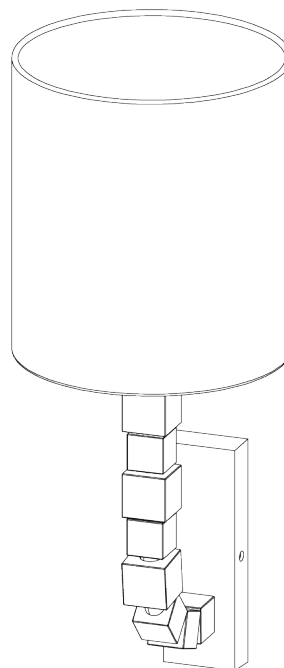

## Lartigue Wall Light Small

TWL27S | Burnt Silver

Burnt Silver shown with 7" Top Hat in Putty

HEIGHT  
300mm | 12"

HEIGHT WITH SHADE  
465mm | 18 1/2"

WIDTH  
50mm | 2"

WIDTH WITH SHADE  
178mm | 7 1/4"

CONSTRUCTED FROM  
Nickel plated brass and steel or  
brass and steel with decorative finish  
and crystal cubes

WEIGHT  
0.9 kg | 1.98 lbs

PROJECTION  
220mm | 8 3/4"

RECOMMENDED SHADE  
7" Bongo

MAX WATTAGE  
40W

LAMP  
1 x 450lm (5w) LED E14 Candle

VOLTAGE  
220-240V

FLEX AND SWITCH  
Nickel lampholder

FINISHES  
1 Burnt Silver  
2 French Brass  
3 Nickel

# Lartigue Wall Light Small

TWL27S

HEIGHT  
300mm | 12"

HEIGHT WITH SHADE  
465mm | 18 1/2"

WIDTH  
50mm | 2"

WIDTH WITH SHADE  
178mm | 7 1/4"

© Porta Romana 2022

Dimensions and weights are provided as a guide. All Porta Romana Products are made by hand and variations can occur in some products. The products you are buying or marketing are exclusive designs belonging to Porta Romana. Please do not submit design sheets featuring our products to other manufacturing companies nor to other parties who might. Any manufacturer found to be reproducing Porta Romana products will be breaching copyright law and will be actively pursued