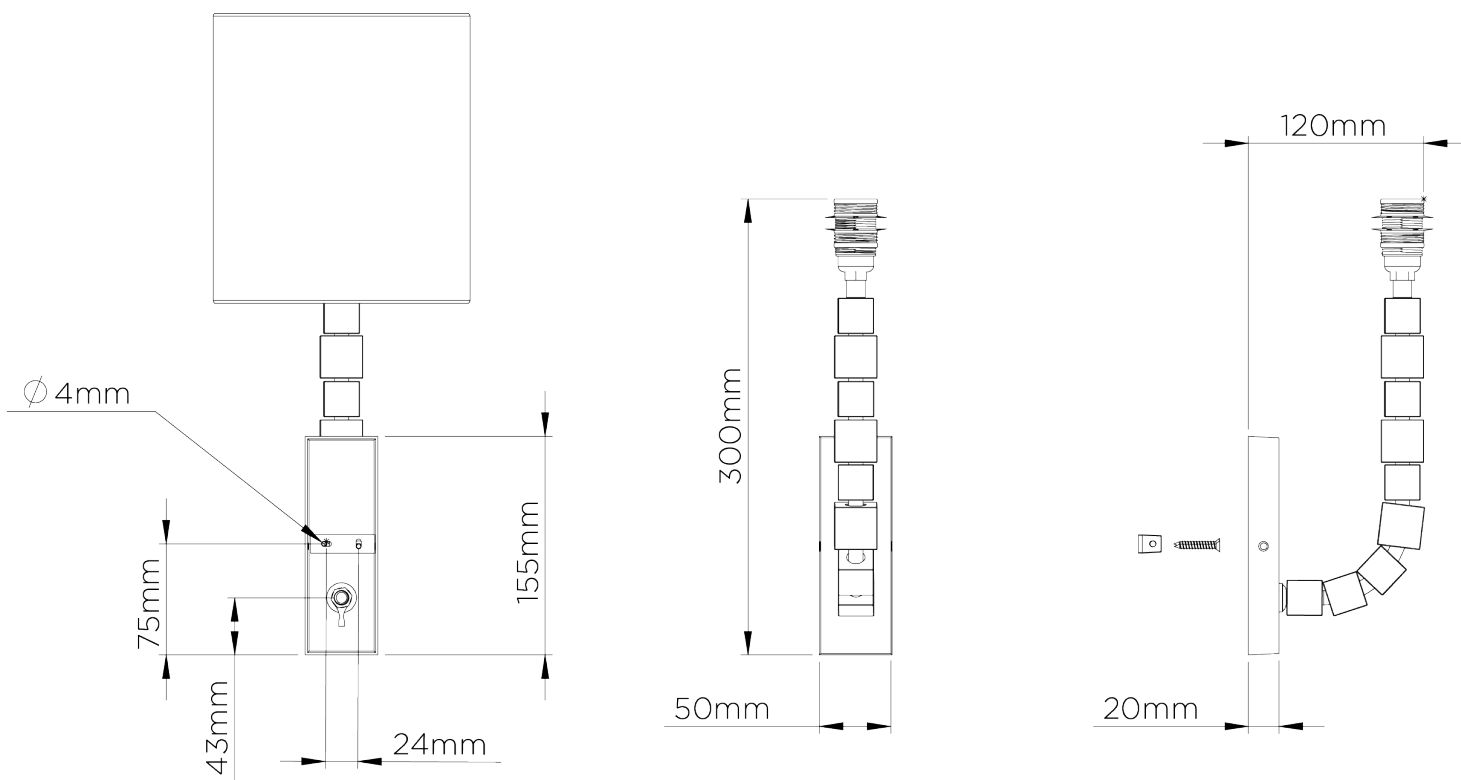

## Lartigue Wall Light Small

TWL27S | Burnt Silver

Burnt Silver shown with 7" Top Hat in Putty

HEIGHT  
300mm | 12"

HEIGHT WITH SHADE  
465mm | 18 1/2"

WIDTH  
50mm | 2"

WIDTH WITH SHADE  
178mm | 7 1/4"

CONSTRUCTED FROM  
Nickel plated brass and steel or  
brass and steel with decorative finish  
and crystal cubes

WEIGHT  
0.9 kg | 1.98 lbs

PROJECTION  
220mm | 8 3/4"

RECOMMENDED SHADE  
7" Bongo

MAX WATTAGE  
40W

LAMP  
1 x 450lm (5w) LED E14 Candle

VOLTAGE  
220-240V

FLEX AND SWITCH  
Nickel lampholder

FINISHES  
1 Burnt Silver  
2 French Brass  
3 Nickel

# Lartigue Wall Light Small

TWL27S

HEIGHT  
300mm | 12"

HEIGHT WITH SHADE  
465mm | 18 1/2"

WIDTH  
50mm | 2"

WIDTH WITH SHADE  
178mm | 7 1/4"

© Porta Romana 2022

Dimensions and weights are provided as a guide. All Porta Romana Products are made by hand and variations can occur in some products. The products you are buying or marketing are exclusive designs belonging to Porta Romana. Please do not submit design sheets featuring our products to other manufacturing companies nor to other parties who might. Any manufacturer found to be reproducing Porta Romana products will be breaching copyright law and will be actively pursued